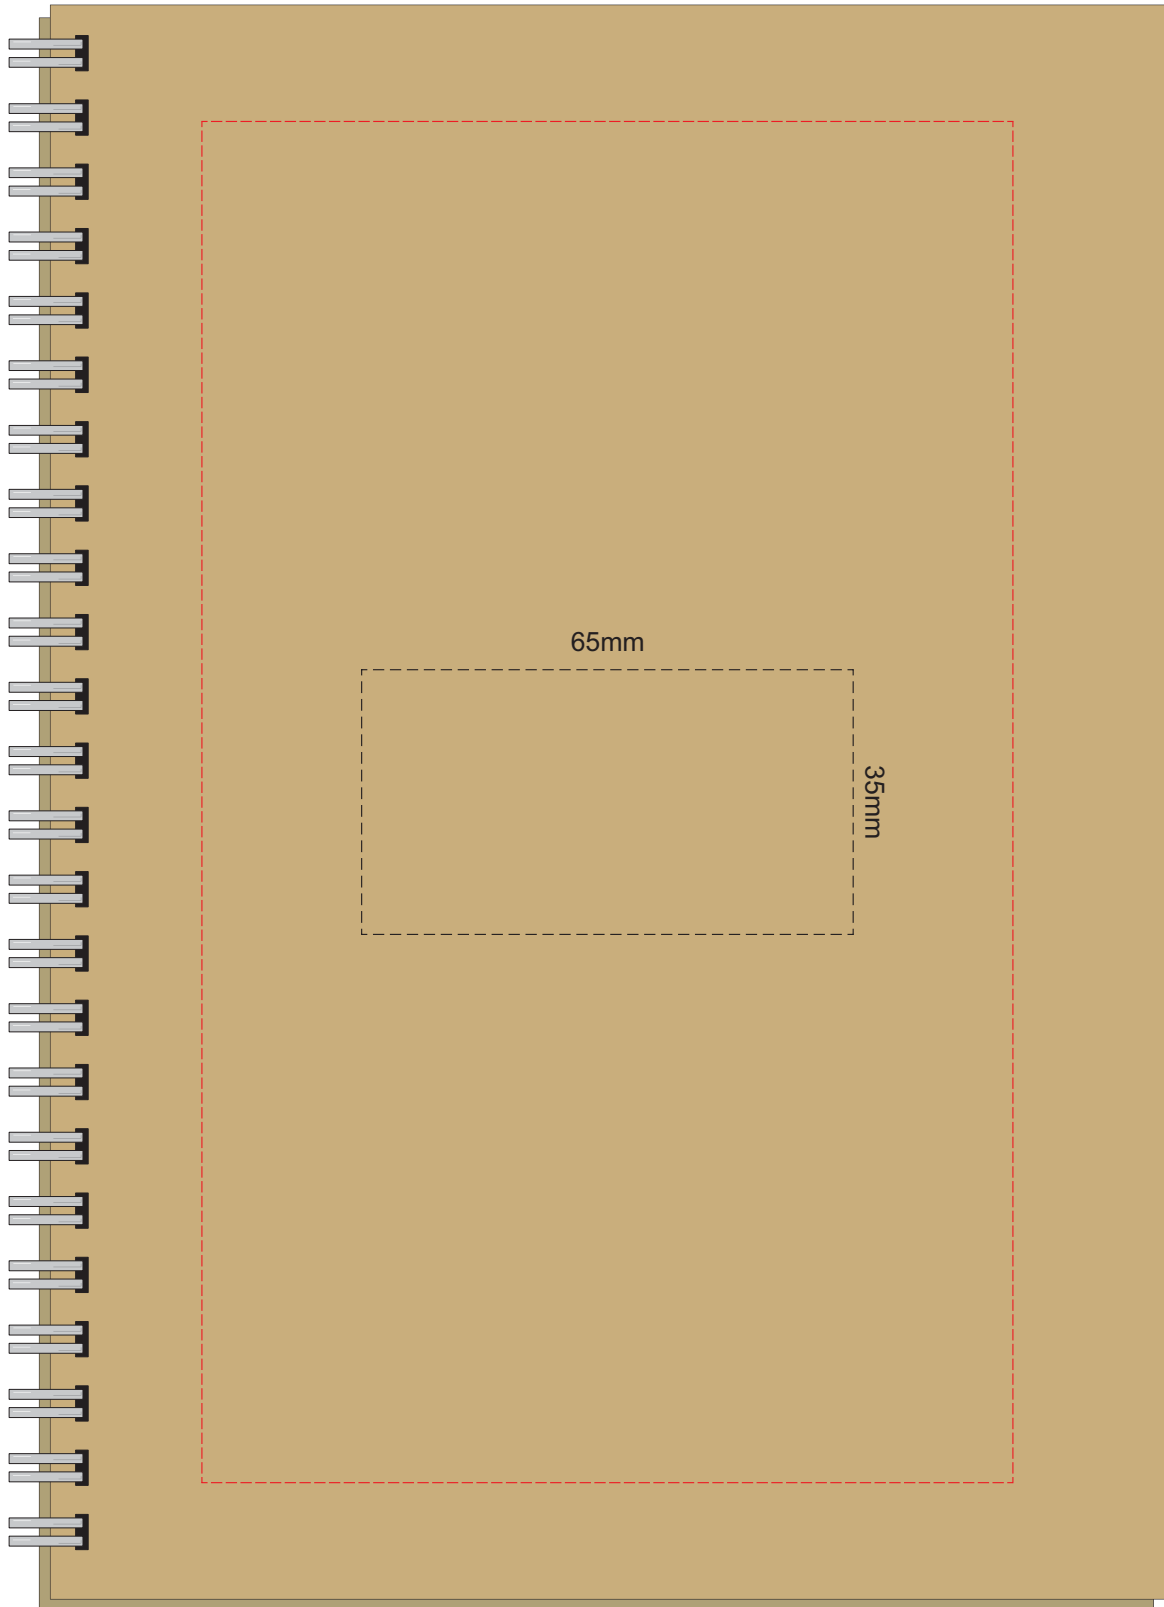

100% of Actual Size
Pad Print

Branding area can be moved anywhere within the red line.

100% of Actual Size
Pad Print
BACK

Branding area can be moved **anywhere** within the red line.

100% of Actual Size
Pad Print

Branding area can be moved anywhere within the red line.

100% of Actual Size
Pad Print
BACK

Made from 100% recycled paper

Branding area can be moved anywhere within the red line.

100% of Actual Size
Screen Print (one colour)

100% of Actual Size
Screen Print (one colour)
BACK

Made from 100% recycled paper