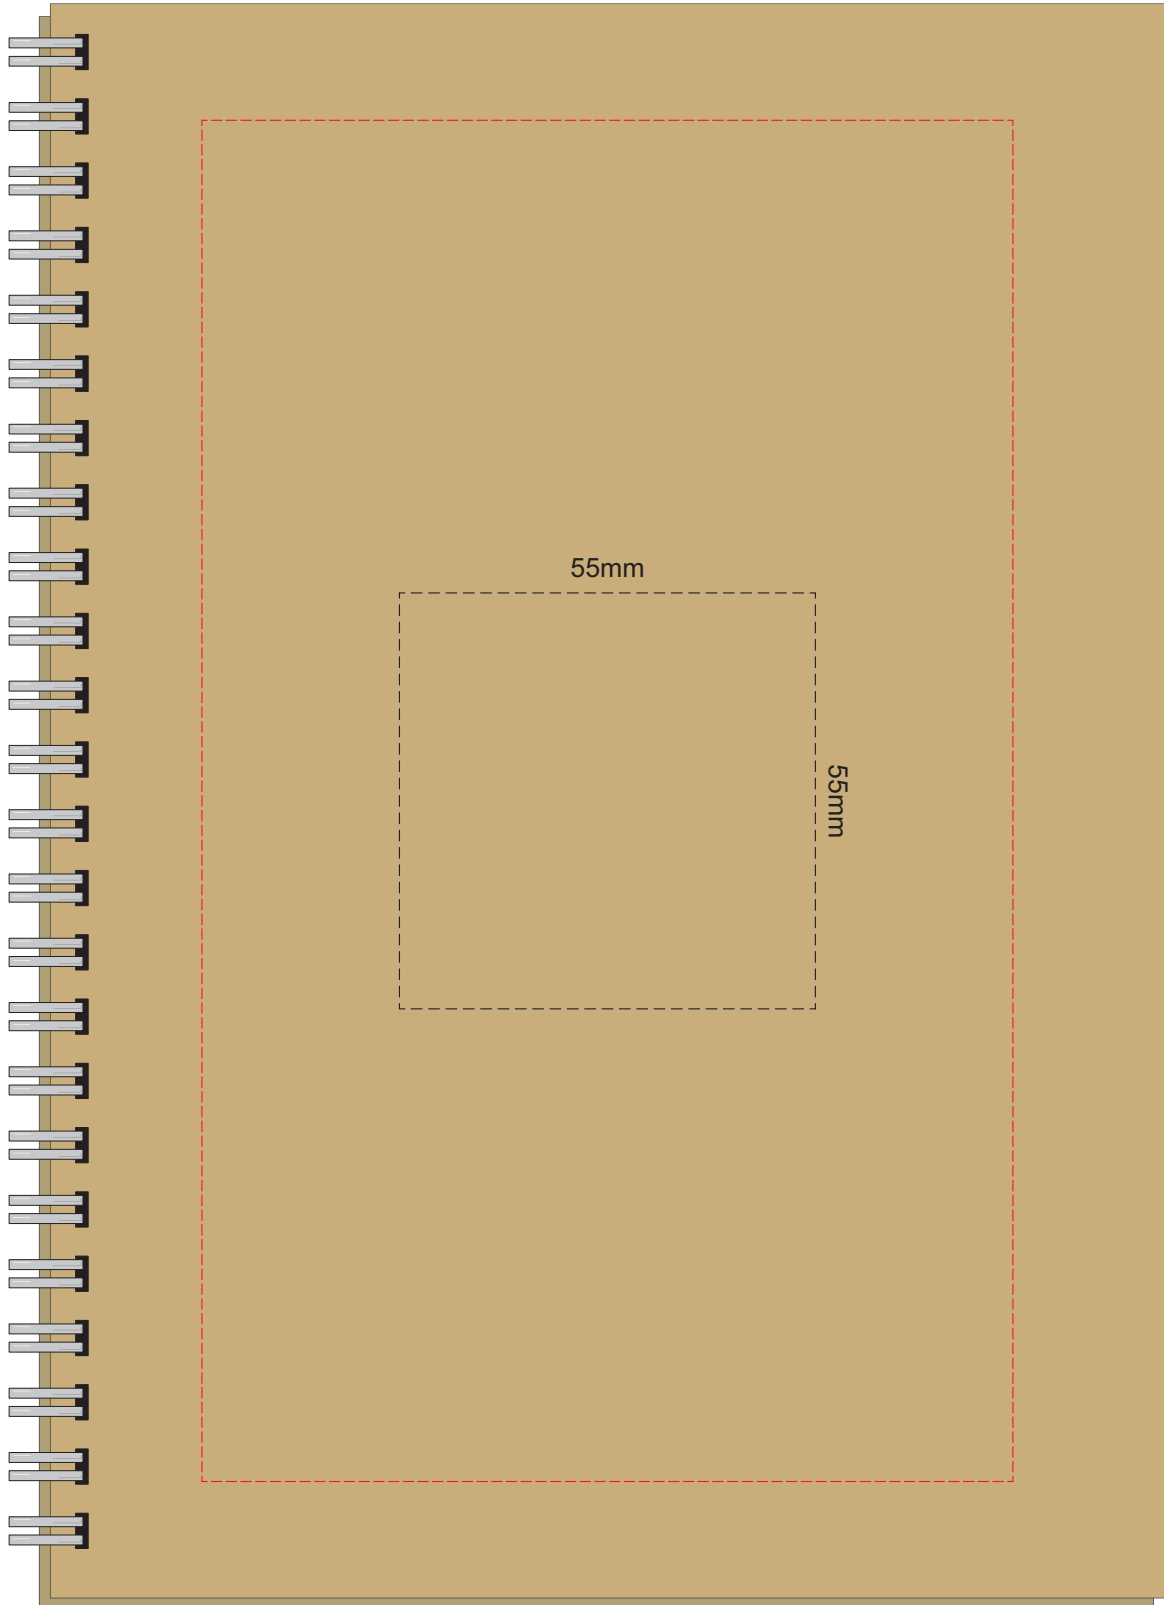

100% of Actual Size
Pad Print

Branding area can be moved anywhere within the red line.

100% of Actual Size
Pad Print
BACK

Branding area can be moved **anywhere** within the red line.

100% of Actual Size
Pad Print

Branding area can be moved anywhere within the red line.

100% of Actual Size
Pad Print
BACK

Made from 100% recycled paper

Branding area can be moved anywhere within the red line.

100% of Actual Size
Screen Print (one colour)

100% of Actual Size
Screen Print (one colour)
BACK

Made from 100% recycled paper