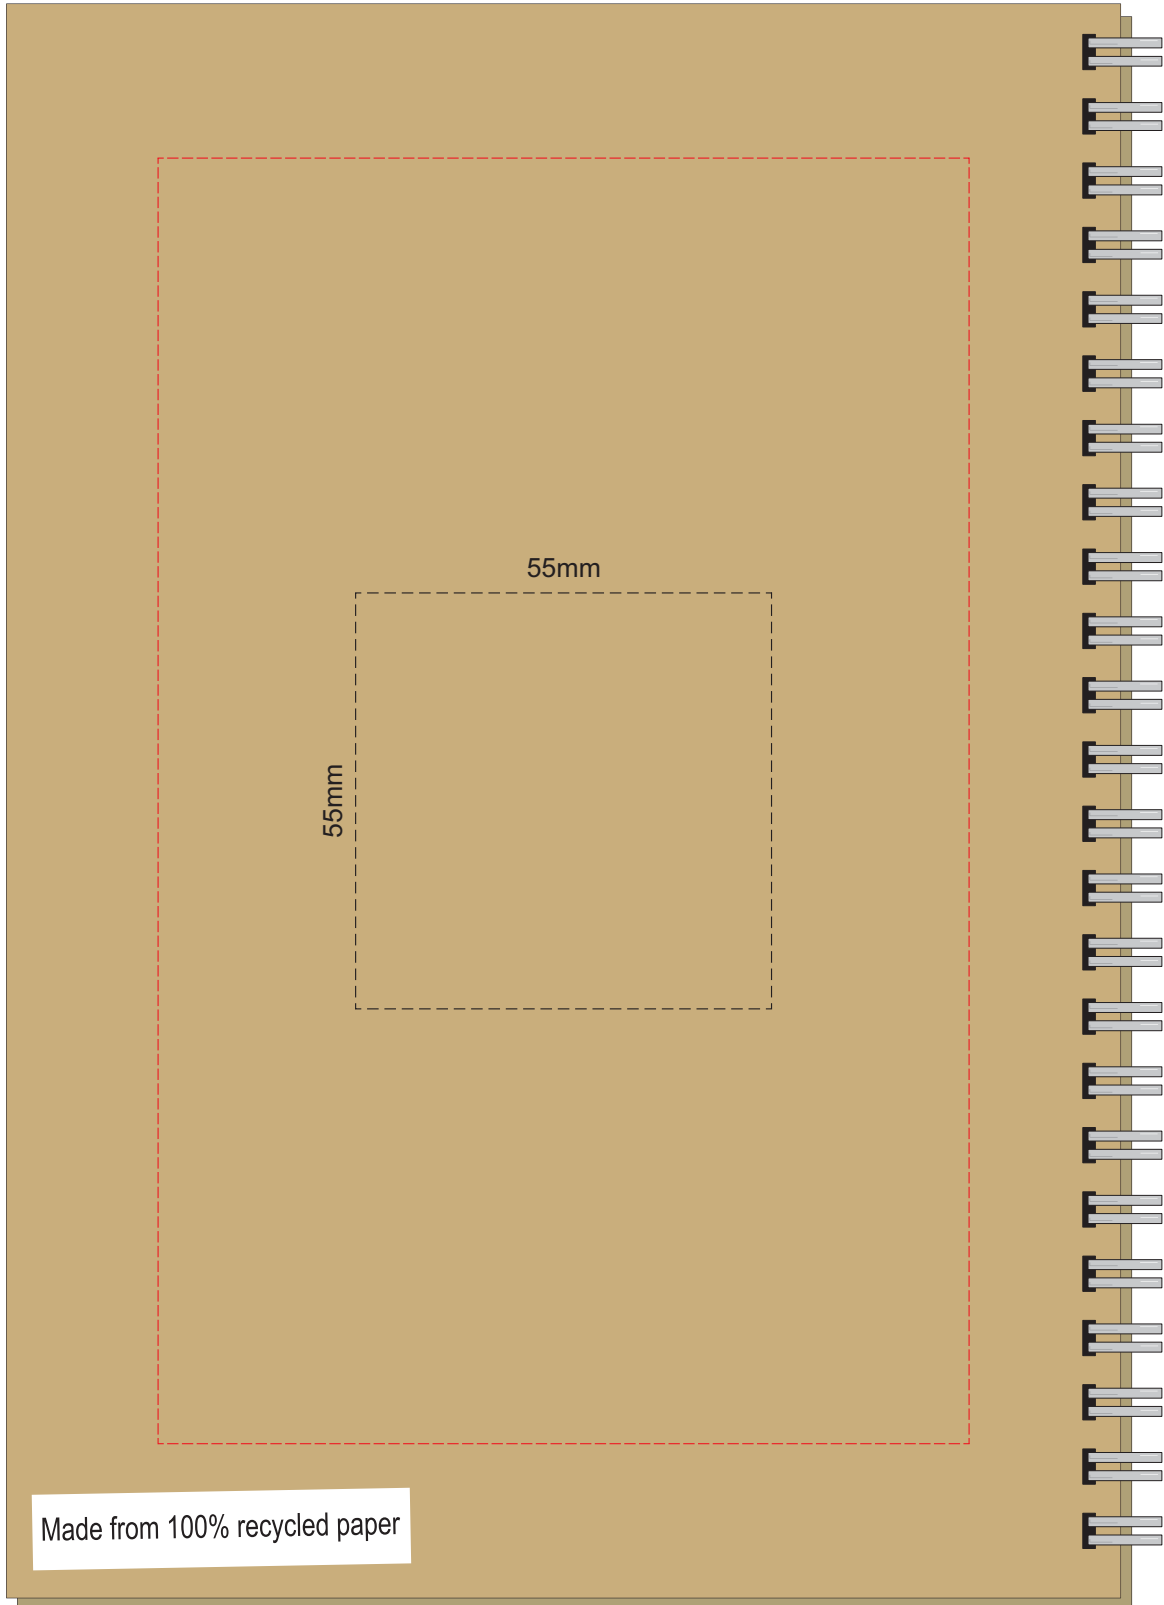

100% of Actual Size
Pad Print

Branding area can be moved anywhere within the red line.

100% of Actual Size
Pad Print
BACK

Branding area can be moved **anywhere** within the red line.

100% of Actual Size
Pad Print

Branding area can be moved anywhere within the red line.

100% of Actual Size
Pad Print
BACK

Made from 100% recycled paper

Branding area can be moved anywhere within the red line.

100% of Actual Size
Screen Print (one colour)

100% of Actual Size
Screen Print (one colour)
BACK

Made from 100% recycled paper