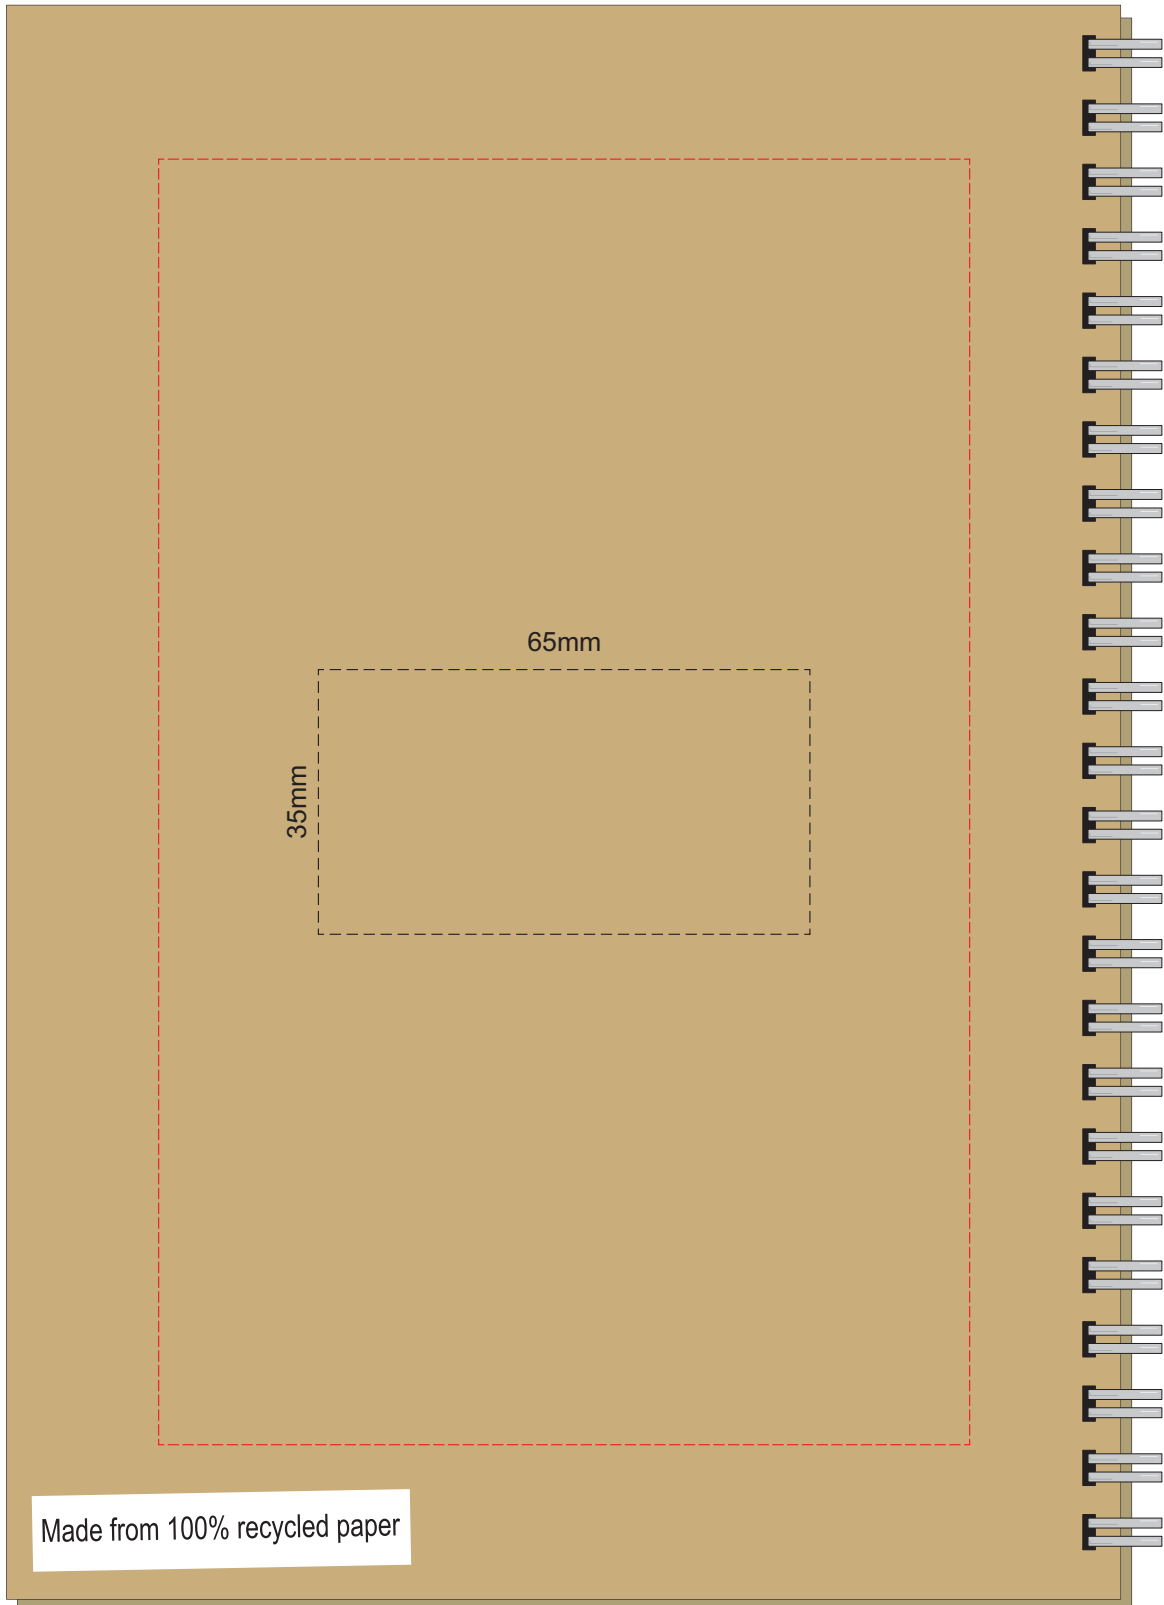

100% of Actual Size
Pad Print

Branding area can be moved anywhere within the red line.

100% of Actual Size
Pad Print
BACK

Branding area can be moved **anywhere** within the red line.

100% of Actual Size
Pad Print

Branding area can be moved anywhere within the red line.

100% of Actual Size
Pad Print
BACK

Made from 100% recycled paper

Branding area can be moved anywhere within the red line.

100% of Actual Size
Screen Print (one colour)

100% of Actual Size
Screen Print (one colour)
BACK

Made from 100% recycled paper