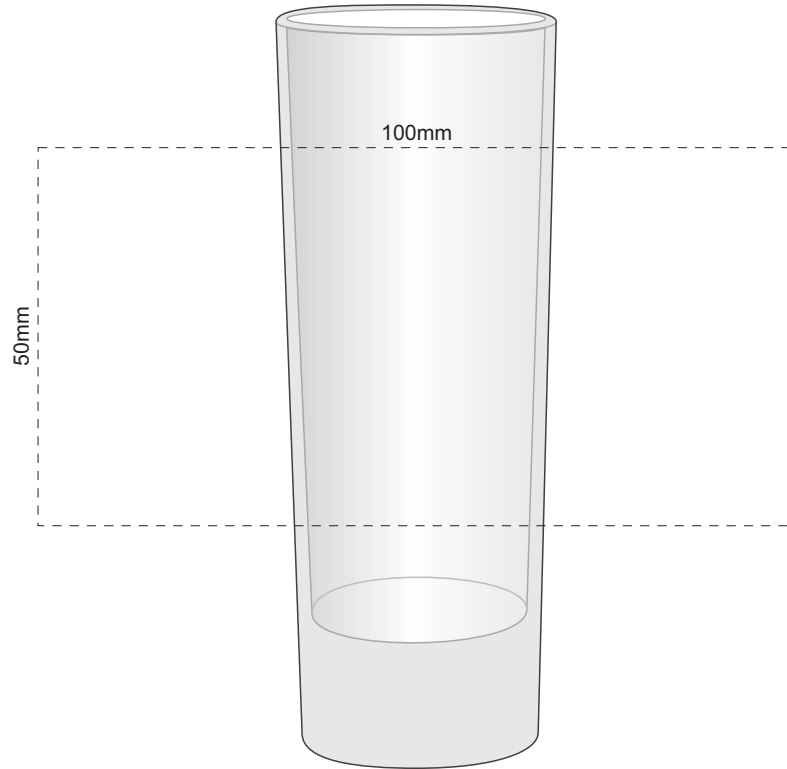

100% of Actual Size
Pad Print
Imitation Etch

100% of Actual Size
Screen Print (one colour)
Imitation Etch

100% of Actual Size
Laser Engraves

 Laser Engraves to a Natural Finish