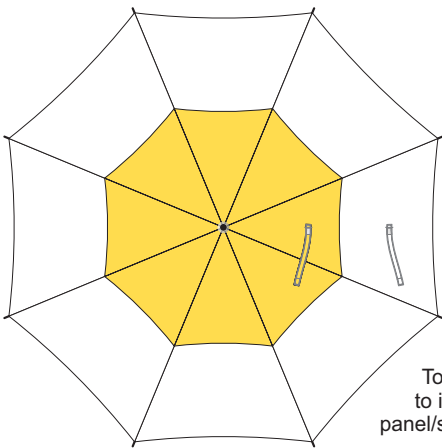

20% of Actual Size
Screen Print (one colour)

Top view at 5%
to indicate which
panel/s to be decorated.

20% of Actual Size
Sublimation (white panes only)
Colourflex Transfer

Top view at 5%
to indicate which
panel/s to be decorated.