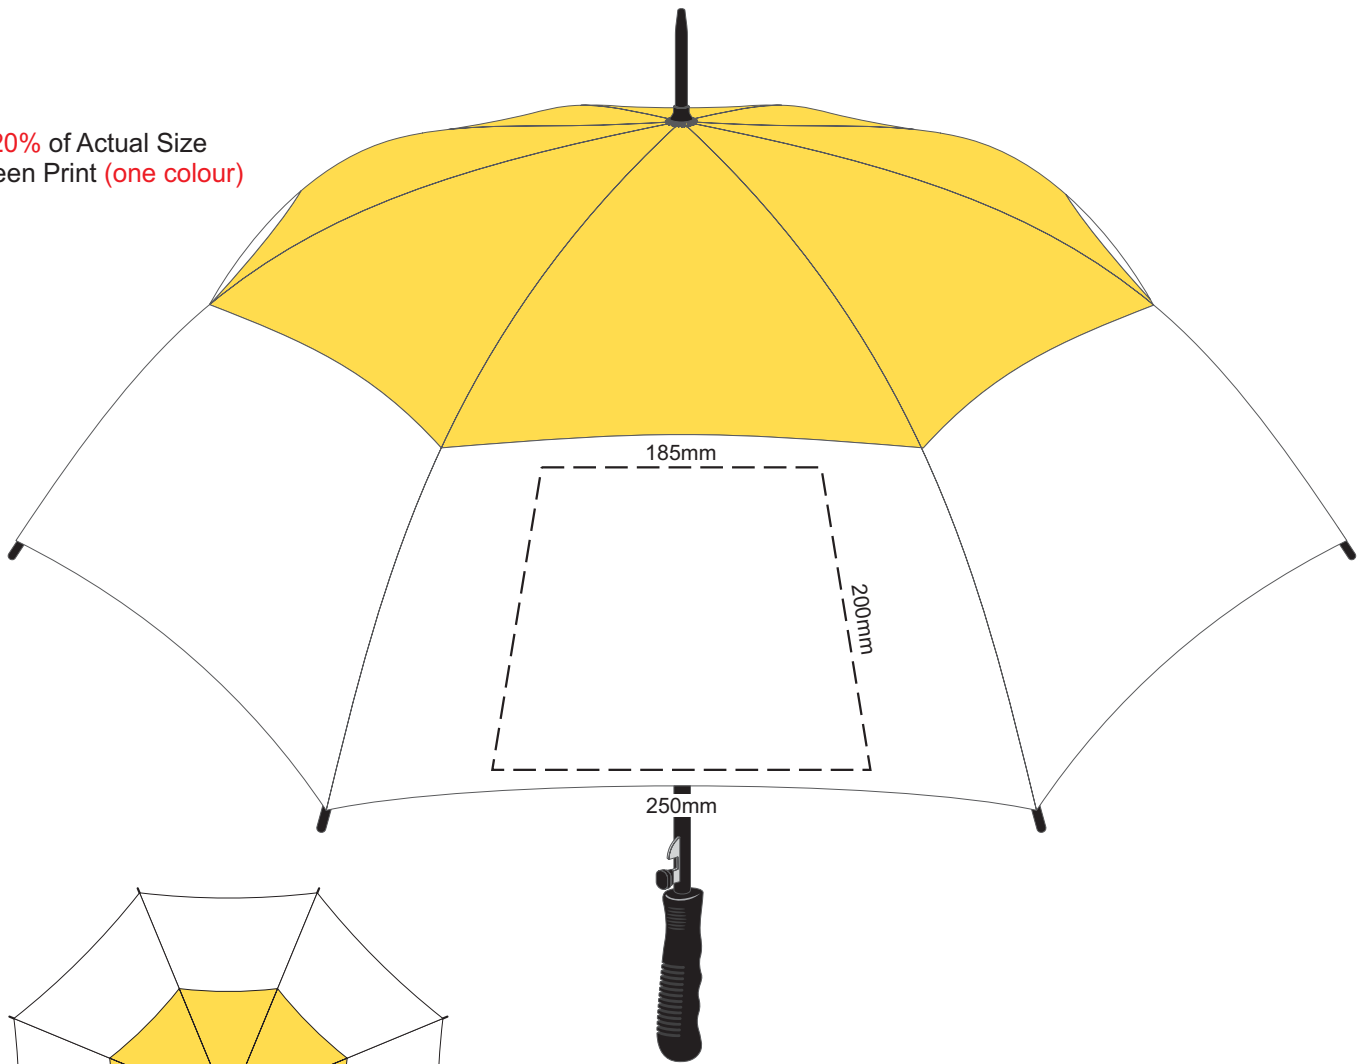

20% of Actual Size
Screen Print (one colour)

Top view at 5%
to indicate which
panel/s to be decorated.

20% of Actual Size
Sublimation (white panes only)
Colourflex Transfer

Top view at 5%
to indicate which
panel/s to be decorated.