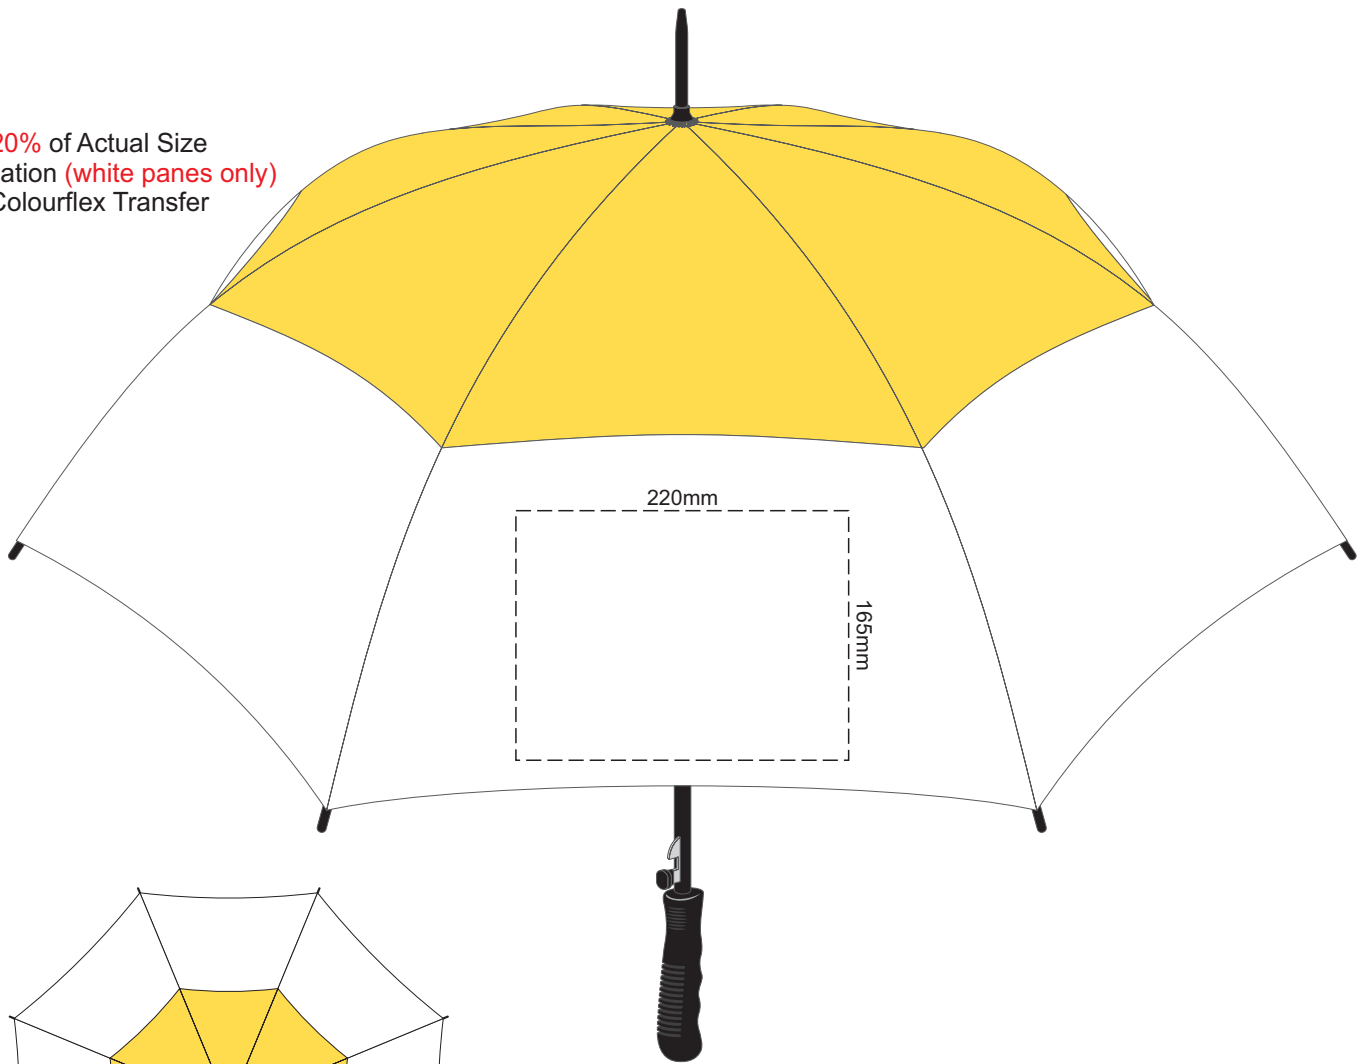

20% of Actual Size
Screen Print (one colour)

Top view at 5%
to indicate which
panel/s to be decorated.

20% of Actual Size
Sublimation (white panes only)
Colourflex Transfer

Top view at 5%
to indicate which
panel/s to be decorated.