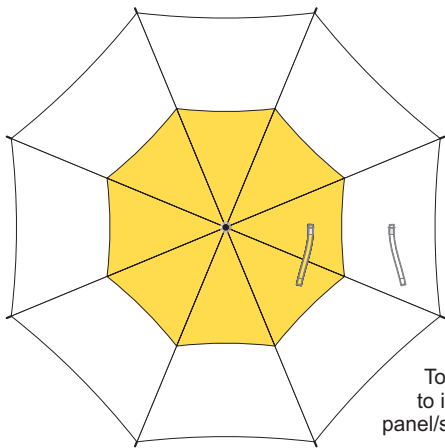

20% of Actual Size
Screen Print (one colour)

Top view at 5%
to indicate which
panel/s to be decorated.

20% of Actual Size
Sublimation (white panes only)
Colourflex Transfer

Top view at 5%
to indicate which
panel/s to be decorated.