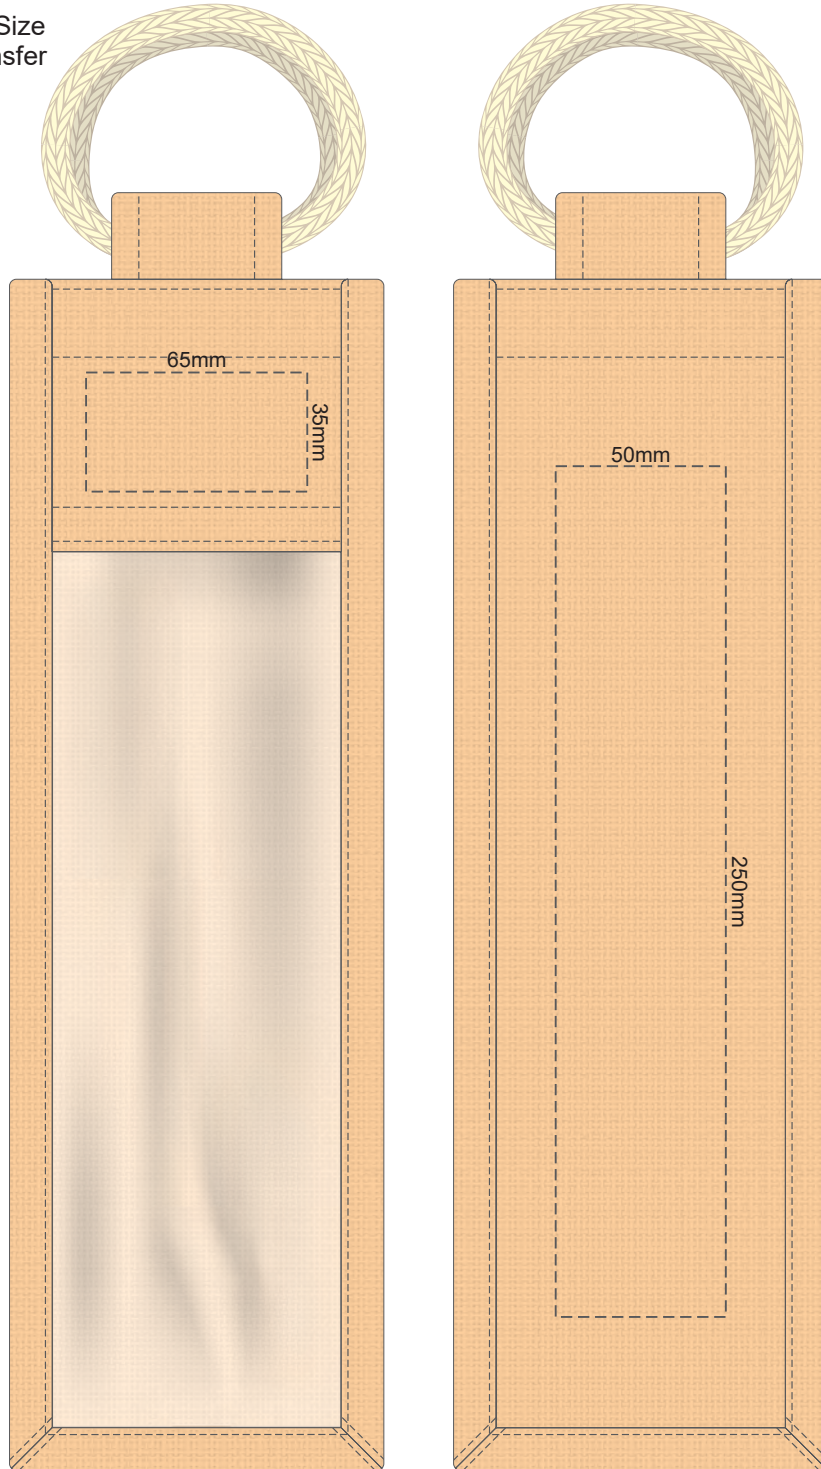

45% of Actual Size  
Colourflex Transfer

45% of Actual Size  
Screen Print (one colour)

Please be aware the artwork will be significantly affected by the texture of the bag.  
Fine detailing, small text will be lost in the texture of the bag and may not be legible.