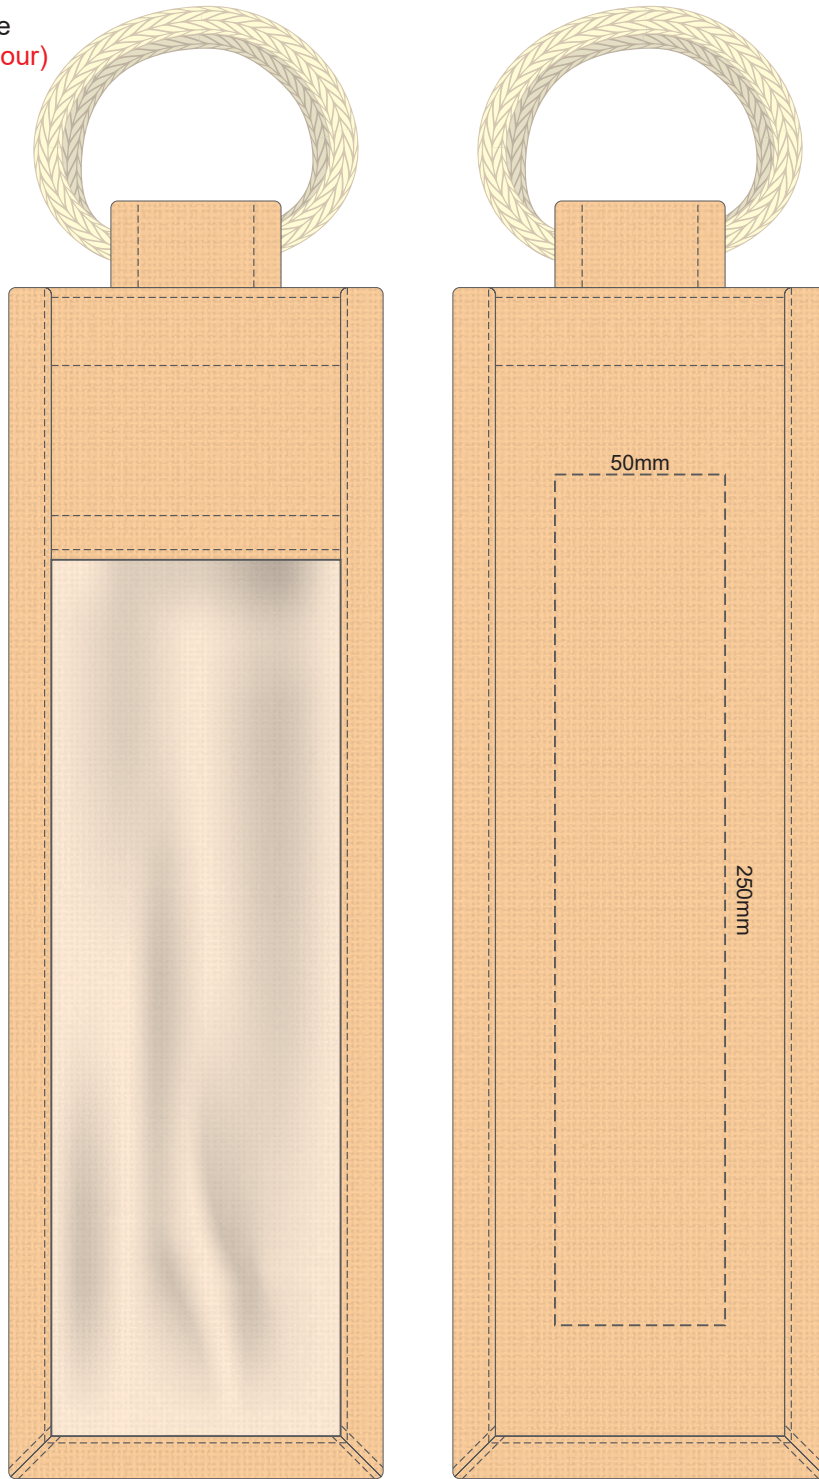

45% of Actual Size  
Colourflex Transfer

45% of Actual Size  
Screen Print (one colour)

Please be aware the artwork will be significantly affected by the texture of the bag.  
Fine detailing, small text will be lost in the texture of the bag and may not be legible.