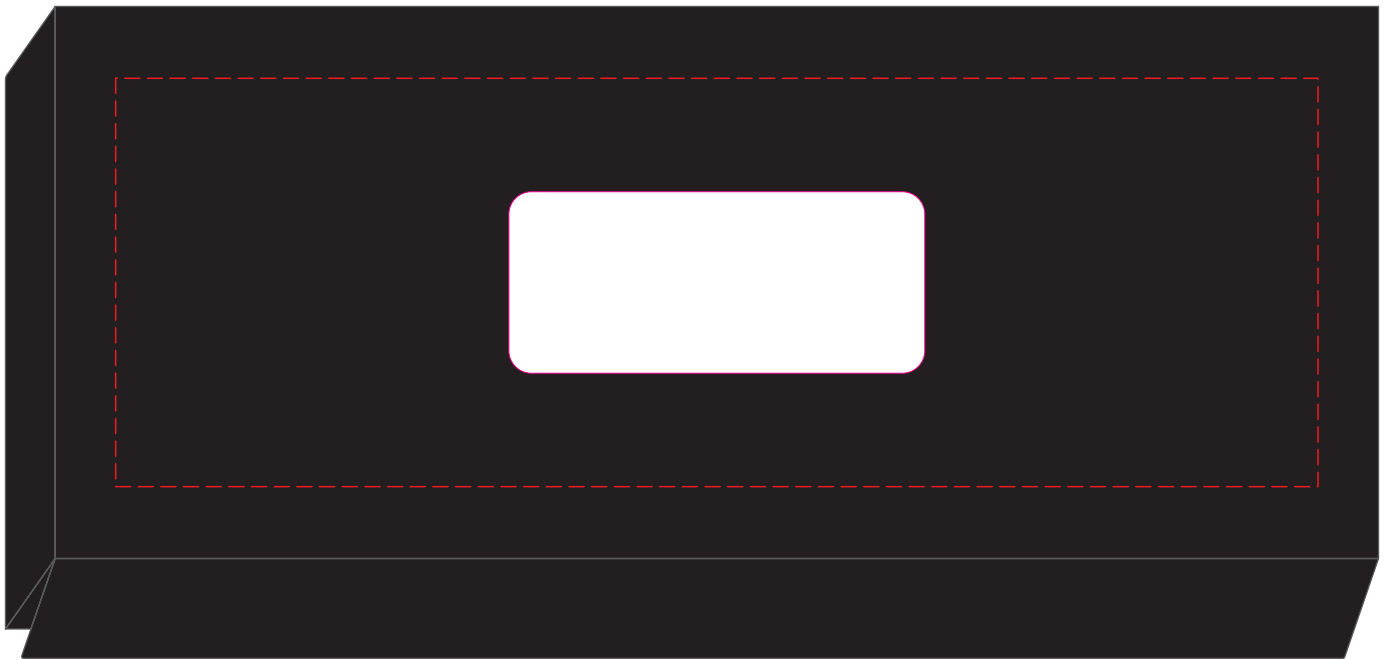

100% of Actual Size
Pad Print (black box)

Branding area can be moved **anywhere within the red line.**

100% of Actual Size
Resin Dome

Resin Dome - 55x24mm Oval or Rectangle

Branding area can be moved **anywhere within the red line.**

Blue Line = The SIGNIFICANT PRINT AREA
(Keep all critical images & text within this box)
Black Line = Maximum print area
Pink Line = Bleed off to here

100% of Actual Size
Resin Dome

Resin Dome - 55x24mm Oval or Rectangle

Branding area can be moved **anywhere within the red line.**

Blue Line = The SIGNIFICANT PRINT AREA
(Keep all critical images & text within this box)
Black Line = Maximum print area
Pink Line = Bleed off to here