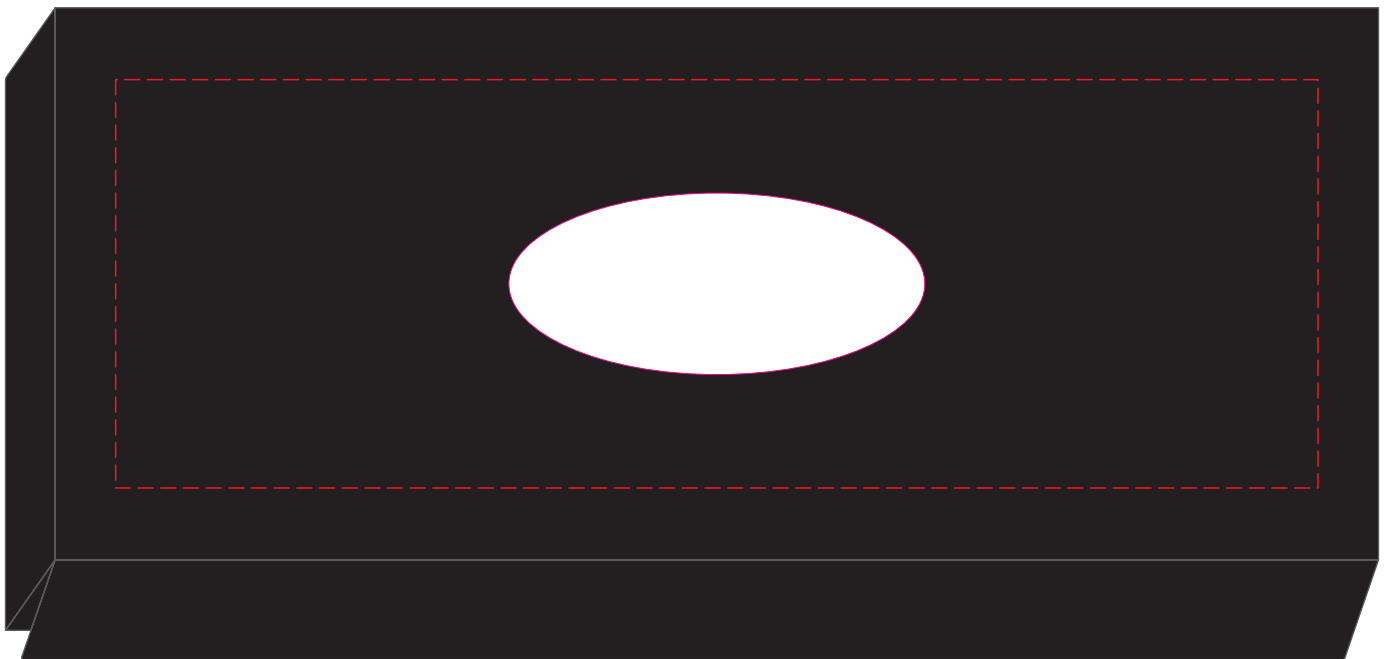

100% of Actual Size
Pad Print (black box)

Branding area can be moved **anywhere within the red line.**

100% of Actual Size
Resin Dome

Resin Dome - 55x24mm Oval or Rectangle

Branding area can be moved **anywhere within the red line.**

Blue Line = The SIGNIFICANT PRINT AREA
(Keep all critical images & text within this box)
Black Line = Maximum print area
Pink Line = Bleed off to here

100% of Actual Size
Resin Dome

Resin Dome - 55x24mm Oval or Rectangle

Branding area can be moved **anywhere within the red line.**

Blue Line = The SIGNIFICANT PRINT AREA
(Keep all critical images & text within this box)
Black Line = Maximum print area
Pink Line = Bleed off to here