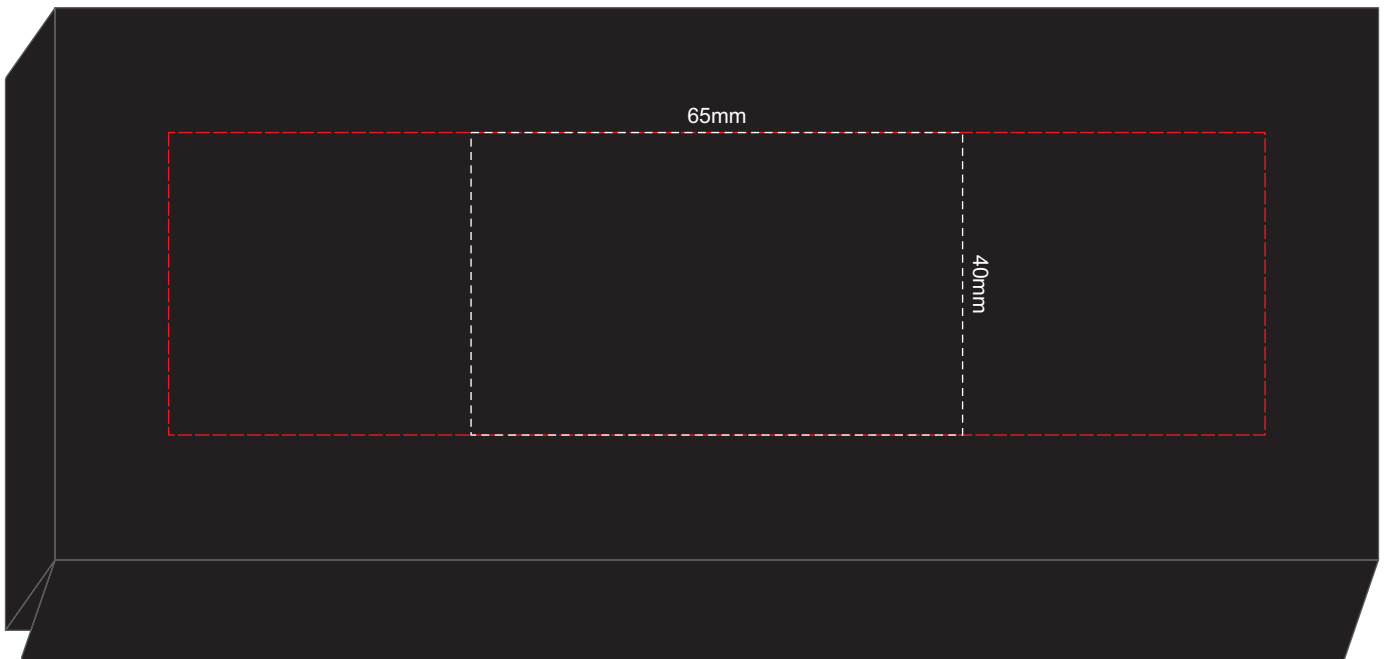

100% of Actual Size
Pad Print (black box)

Branding area can be moved **anywhere within the red line.**

100% of Actual Size
Resin Dome

Resin Dome - 55x24mm Oval or Rectangle

Branding area can be moved **anywhere within the red line.**

Blue Line = The SIGNIFICANT PRINT AREA
(Keep all critical images & text within this box)
Black Line = Maximum print area
Pink Line = Bleed off to here

100% of Actual Size
Resin Dome

Resin Dome - 55x24mm Oval or Rectangle

Branding area can be moved **anywhere within the red line.**

Blue Line = The SIGNIFICANT PRINT AREA
(Keep all critical images & text within this box)
Black Line = Maximum print area
Pink Line = Bleed off to here