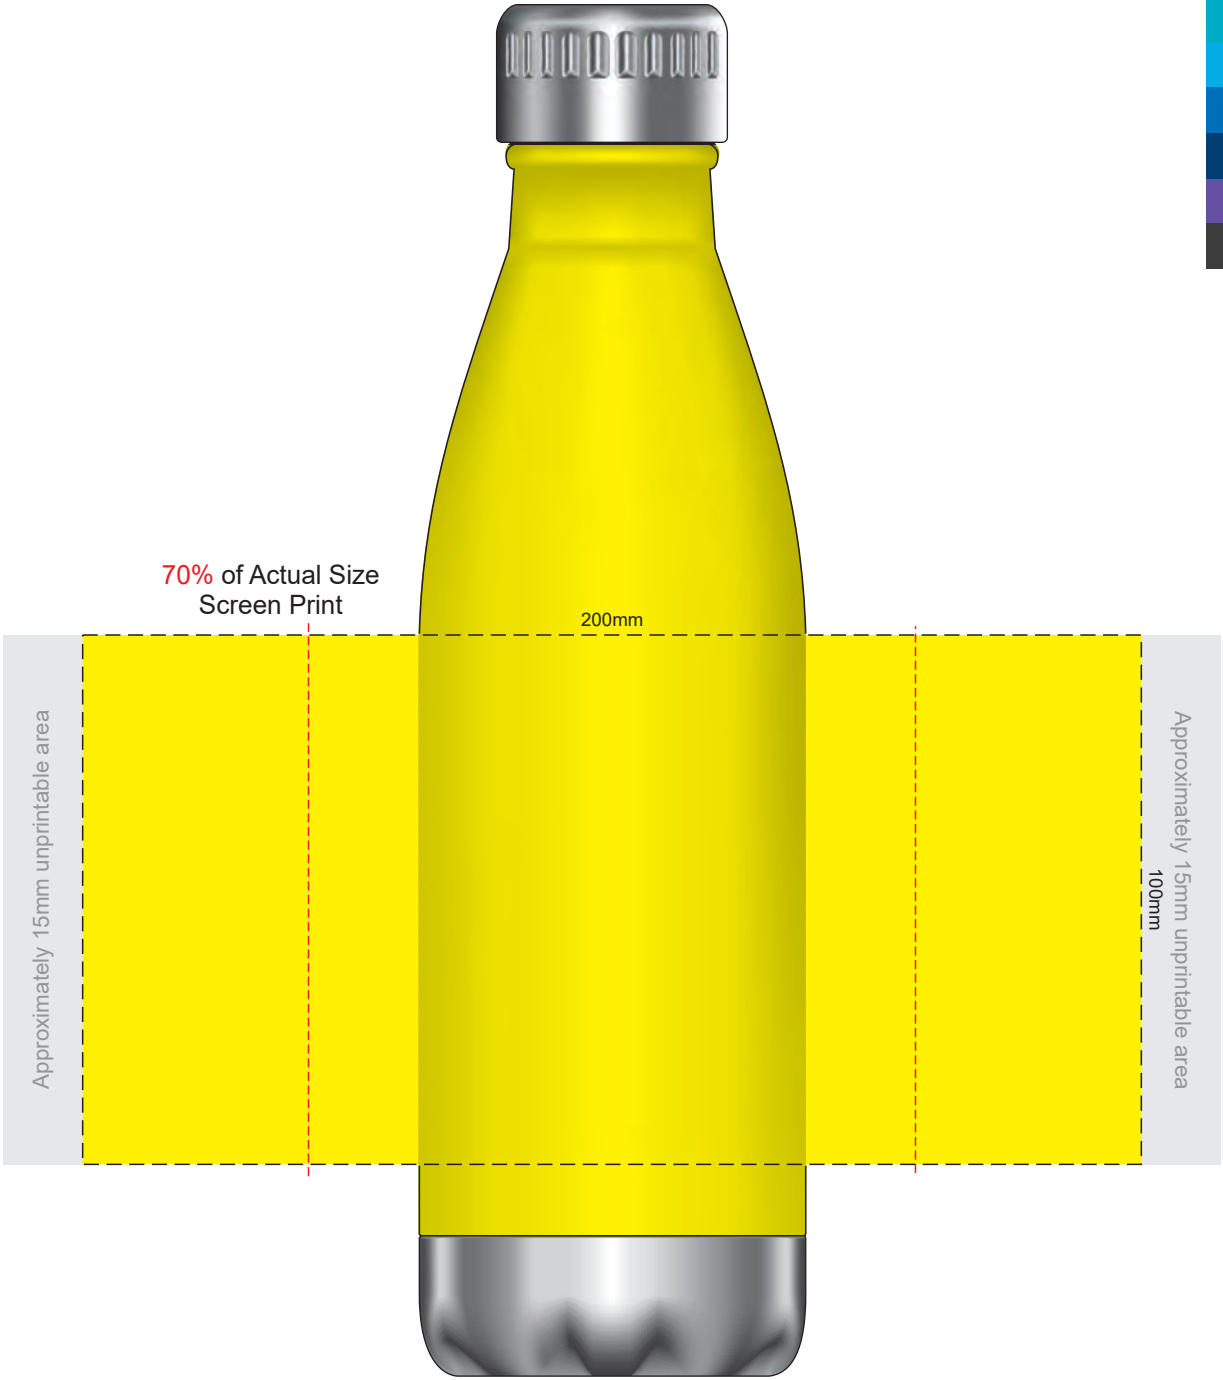

100% of Actual Size
Pad Print

Teal

Light Blue

Royal Blue

Navy

70% of Actual Size
Screen Print

200mm

Approximately 15mm unprintable area

Approximately 15mm unprintable area
100mm

Red Line = Exact opposites of the product
(centre artwork to the red line)

100% of Actual Size
Laser Engraving

Silver Engraves to a
Natural Etch

Colours Engraves to a
Shiny Steel Finish

70% of Actual Size
Rotary Digital
(Gloss Finish)

228mm

100mm

Approximately 2mm unprintable area

Red Line = Exact opposites of the product
(centre artwork to the red line)

60% of Actual Size
Pad Print (one colour)

Branding area can be moved anywhere within the red line.

GIFT BOX SLEEVE

50% of Actual Size

Digital Print

327mm

Blue Line = The SIGNIFICANT PRINT AREA
(Keep all critical images & text within this box)

Black Line = Maximum print area