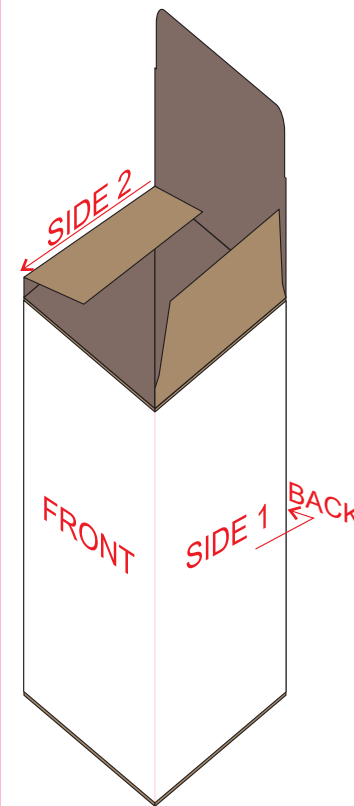

Approximately 15mm unprintable area
100mm

Red Line = Exact opposites of the product
(centre artwork to the red line)

100% of Actual Size
Laser Engraving

Silver Engraves to a
Natural Etch

Colours Engraves to a
Shiny Steel Finish

70% of Actual Size
Rotary Digital
(Gloss Finish)

228mm

100mm

Approximately 2mm unprintable area

Red Line = Exact opposites of the product
(centre artwork to the red line)

60% of Actual Size
Pad Print (one colour)

Branding area can be moved anywhere within the red line.

GIFT BOX SLEEVE

50% of Actual Size

Digital Print

327mm

Blue Line = The SIGNIFICANT PRINT AREA
(Keep all critical images & text within this box)

Black Line = Maximum print area

Pink Line = Bleed off to here

Red Line = Fold Line