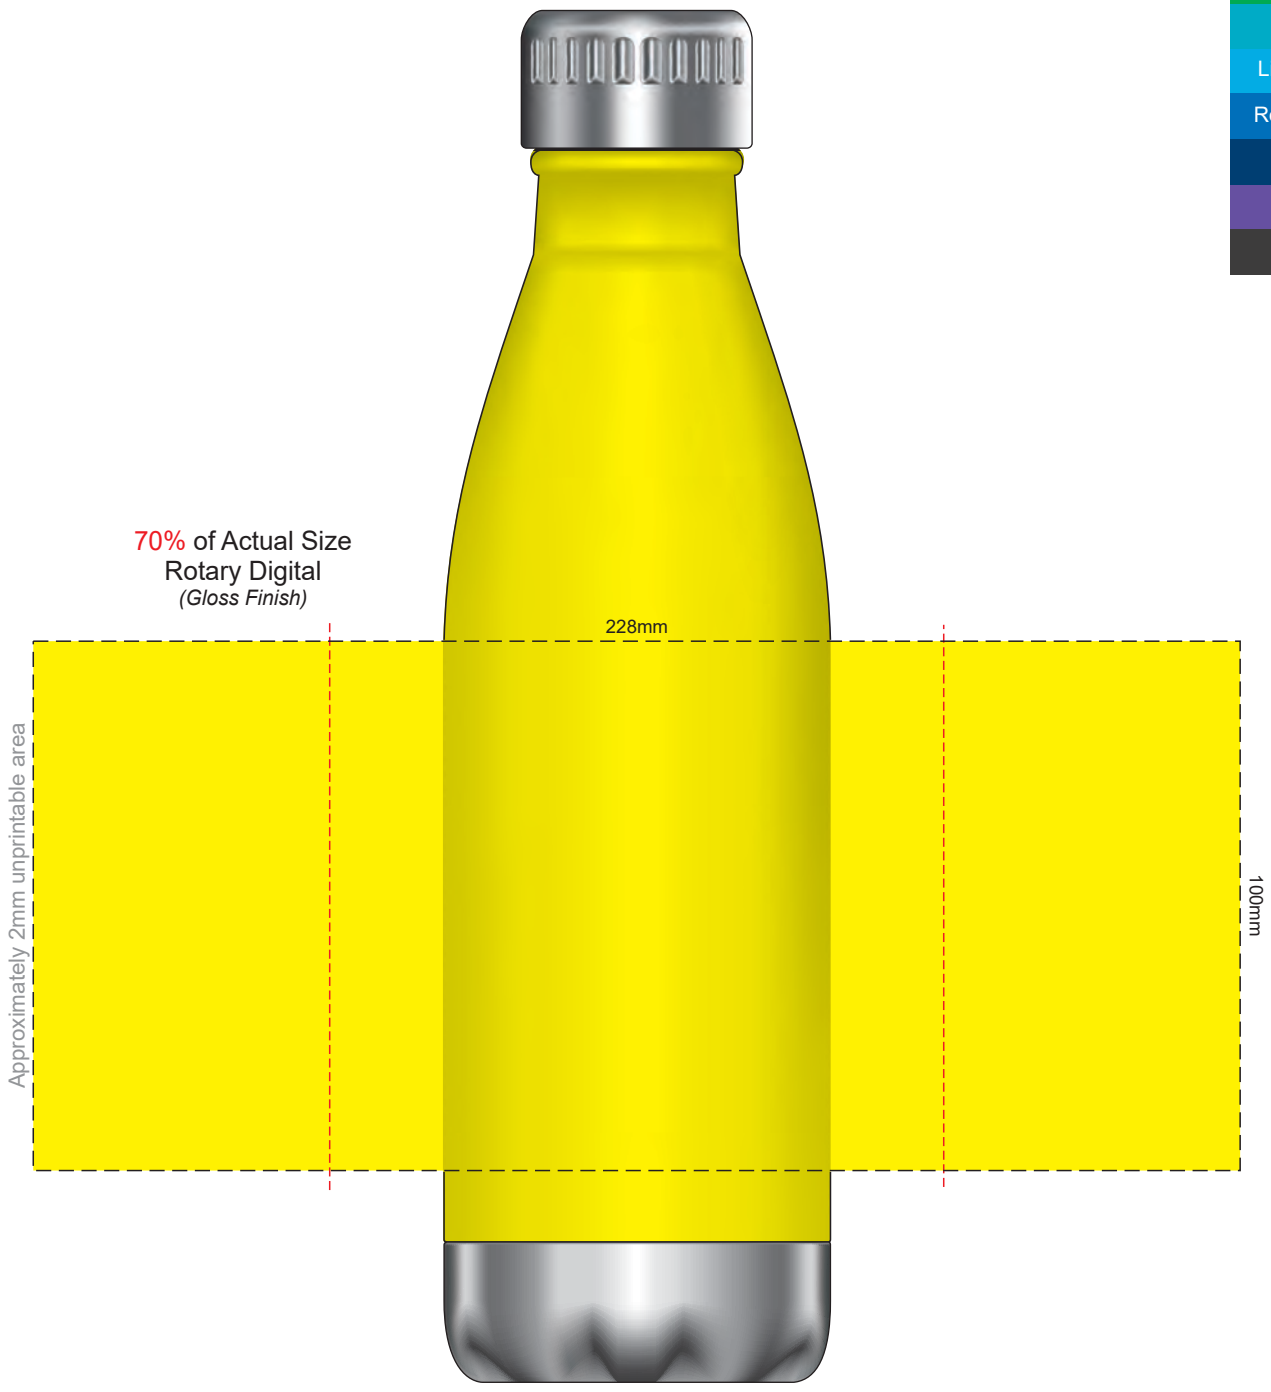

100% of Actual Size
Pad Print

Teal

Light Blue

Royal Blue

Navy

70% of Actual Size
Screen Print

200mm

Approximately 15mm unprintable area

Approximately 15mm unprintable area
100mm

Red Line = Exact opposites of the product
(centre artwork to the red line)

100% of Actual Size
Laser Engraving

Silver Engraves to a
Natural Etch

Colours Engraves to a
Shiny Steel Finish

70% of Actual Size
Rotary Digital
(Gloss Finish)

228mm

100mm

Approximately 2mm unprintable area

Red Line = Exact opposites of the product
(centre artwork to the red line)

60% of Actual Size
Pad Print (one colour)

Branding area can be moved anywhere within the red line.

GIFT BOX SLEEVE

50% of Actual Size

Digital Print

327mm

Blue Line = The SIGNIFICANT PRINT AREA
(Keep all critical images & text within this box)

Black Line = Maximum print area