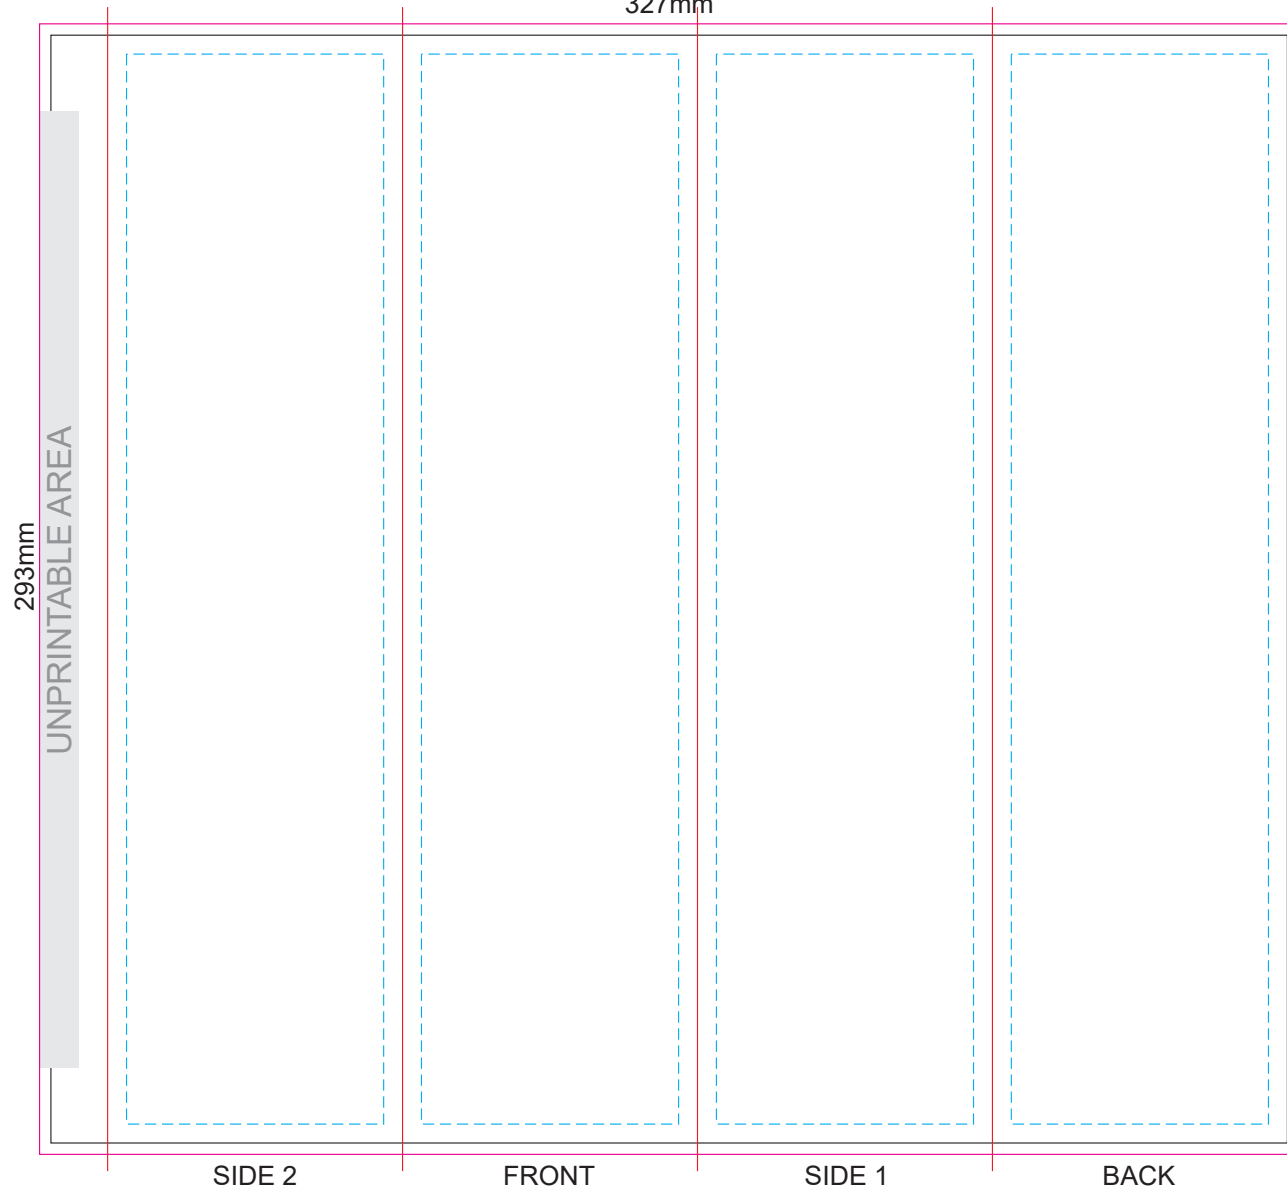

Approximately 15mm unprintable area
100mm

Red Line = Exact opposites of the product
(centre artwork to the red line)

100% of Actual Size
Laser Engraving

Silver Engraves to a
Natural Etch

Colours Engraves to a
Shiny Steel Finish

70% of Actual Size
Rotary Digital
(Gloss Finish)

228mm

100mm

Approximately 2mm unprintable area

Red Line = Exact opposites of the product
(centre artwork to the red line)

60% of Actual Size
Pad Print (one colour)

Branding area can be moved anywhere within the red line.

GIFT BOX SLEEVE

50% of Actual Size

Digital Print

327mm

Blue Line = The SIGNIFICANT PRINT AREA
(Keep all critical images & text within this box)

Black Line = Maximum print area

Pink Line = Bleed off to here

Red Line = Fold Line