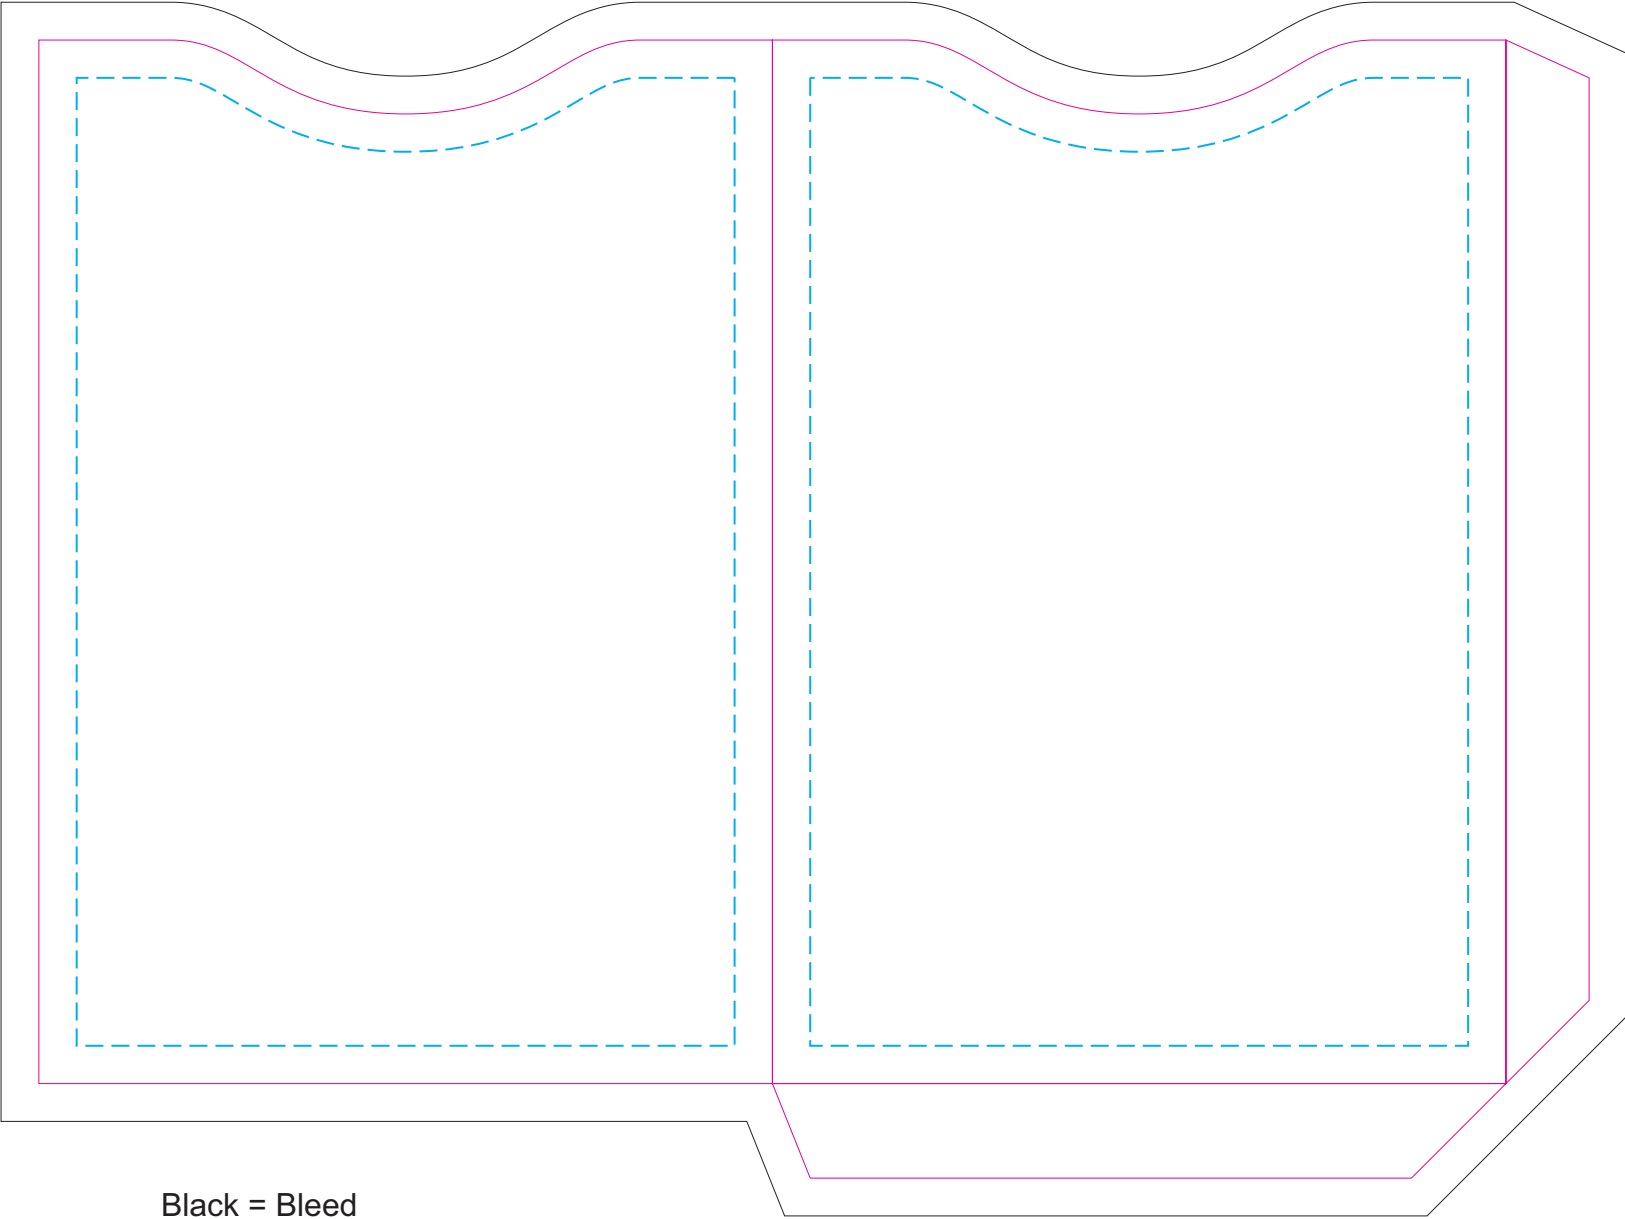

**'RFID AND NFC BLOCKING SLEEVE  
PROTECTS PASSPORTS FROM ELECTRONIC THEFT'**

Actual Size: 100% when viewed on A4 paper

FRONT

BACK

Black = Bleed  
Pink = Die Cut (Actual material shape)  
Blue = Safe Print Area