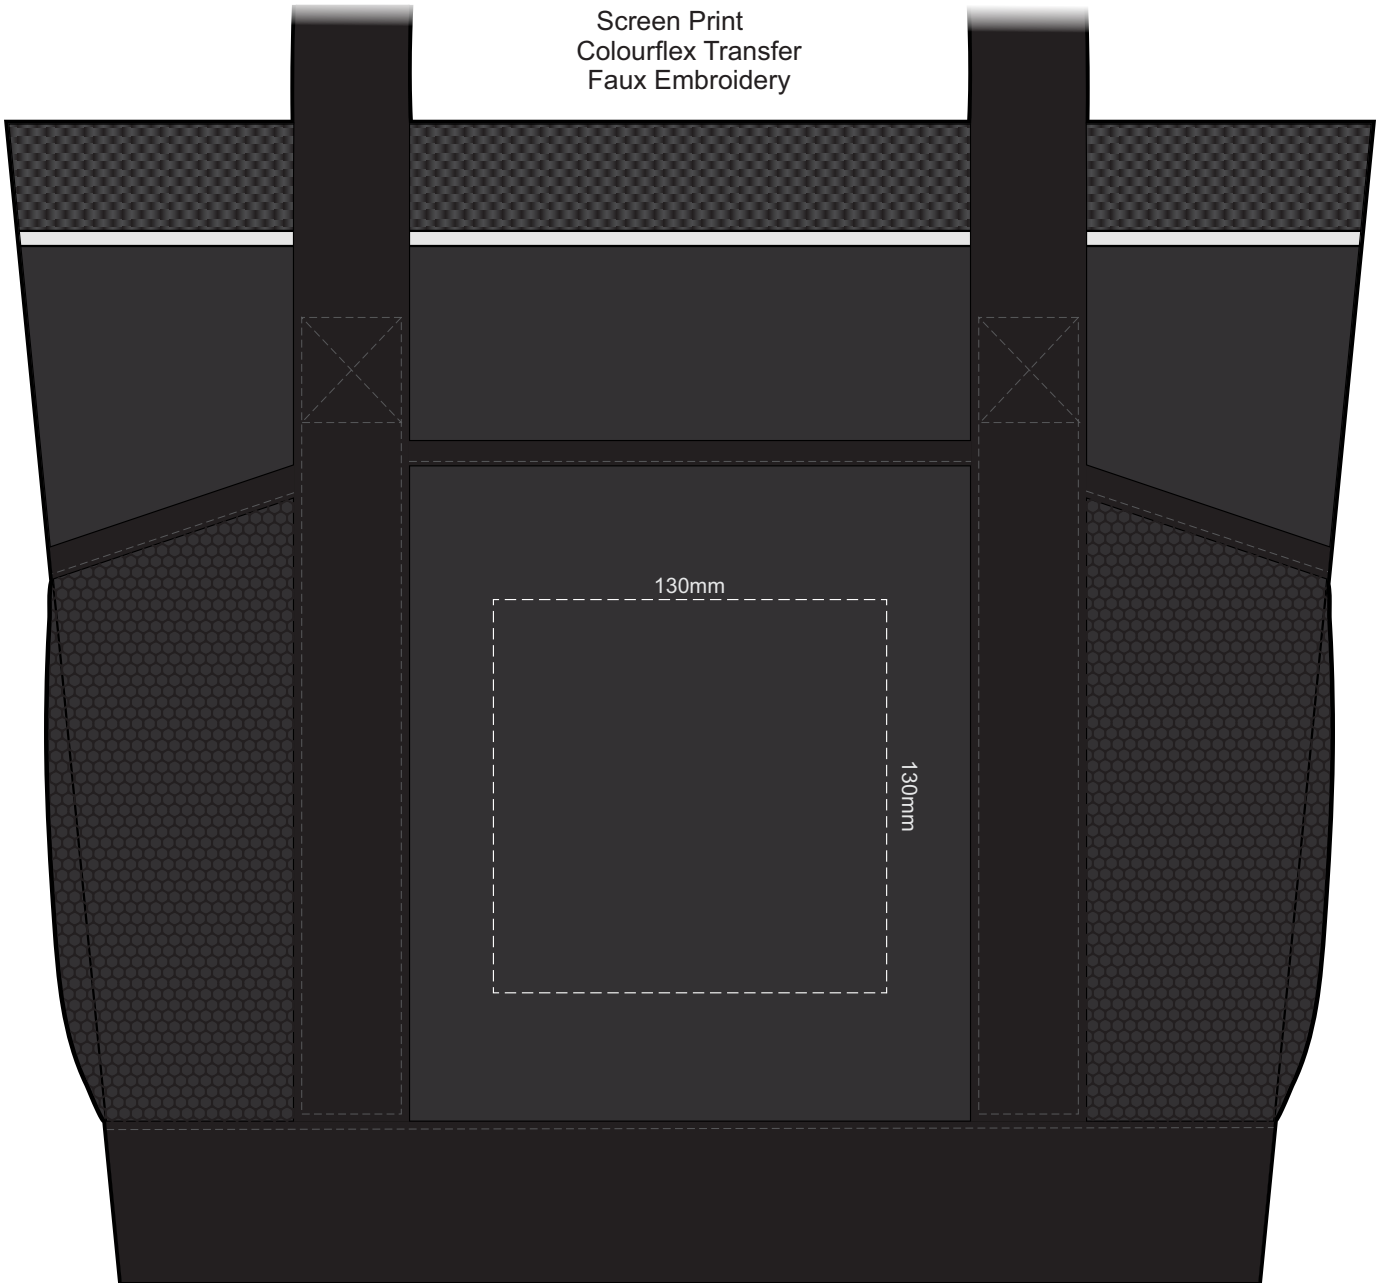

40% of Actual Size
Screen Print
Colourflex Transfer
Faux Embroidery

40% of Actual Size
Embroidery