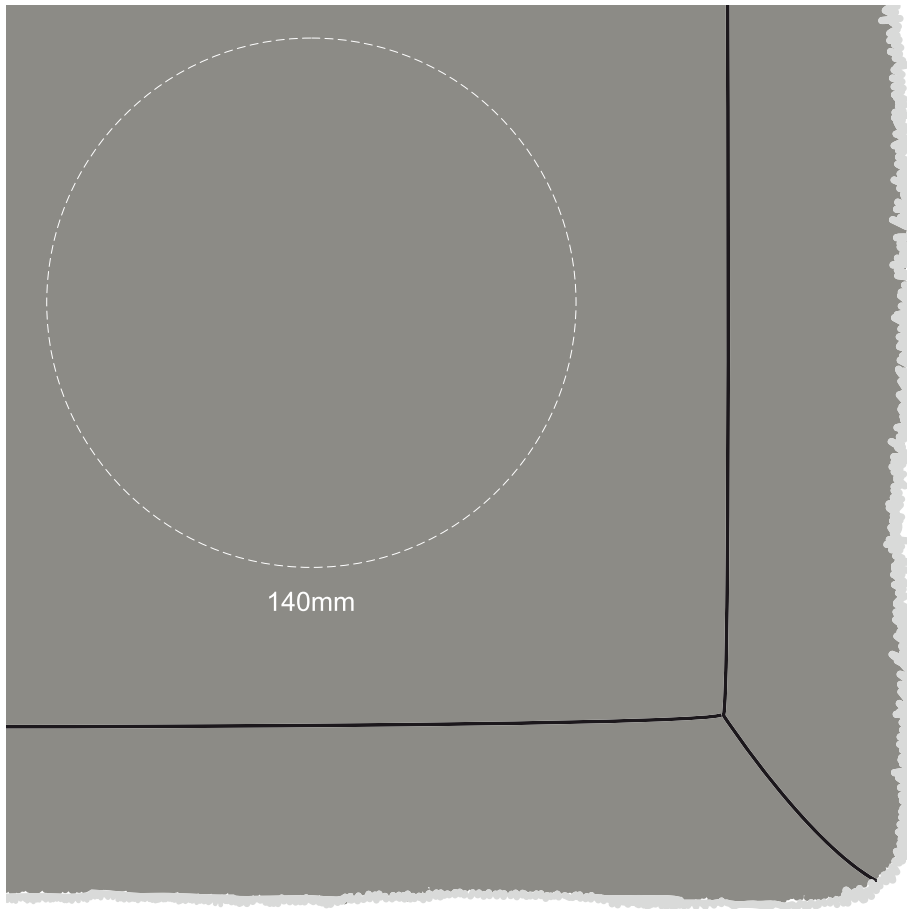

50% of Actual Size
Embroidery

140mm

5% of Actual Size
To show embroidery placement

140mm