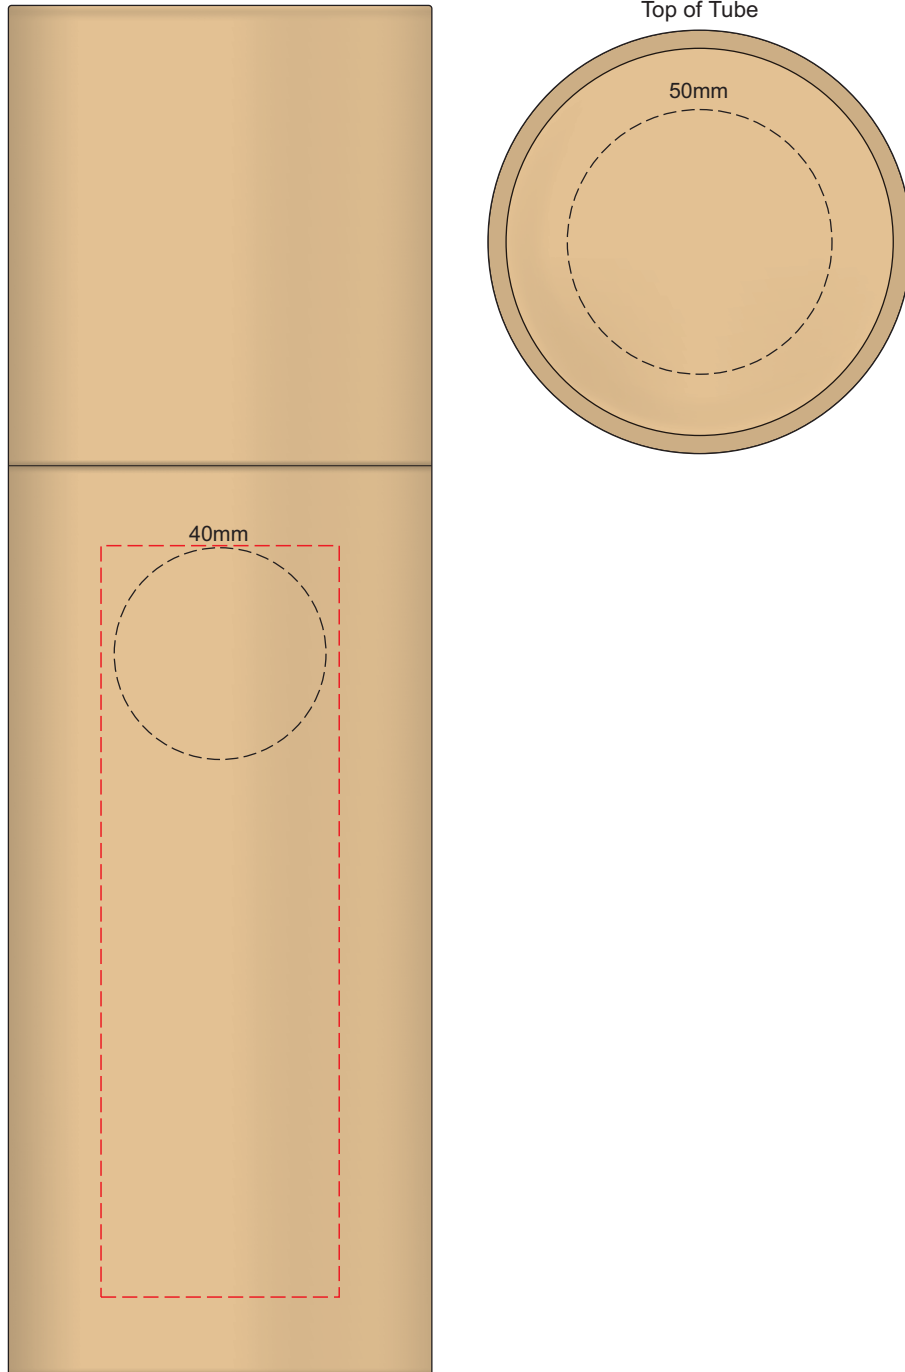

100% of Actual Size  
Pad Print  
Imitation Etch

100% of Actual Size  
Pad Print  
Imitation Etch

Red Line = Exact opposites of the product  
(centre artwork to the red line)

100% of Actual Size  
Engraving

Engraved Finish

70% of Actual Size  
Pad Print (one colour)

Branding area can be moved anywhere within the red line.