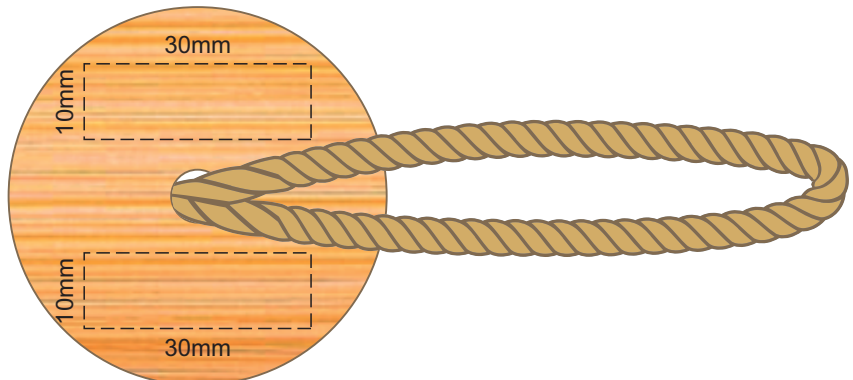

This product is a natural material, please allow for variances in grain pattern and engraving colour.

Engraved Finish