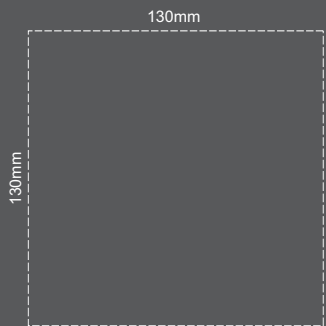

30% of Actual Size
Screen Print
FRONT

30% of Actual Size
Screen Print
BACK

30% of Actual Size
Colourflex Transfer
Faux Embroidery
FRONT

140mm

130mm

30% of Actual Size
Colourflex Transfer
Faux Embroidery
BACK

140mm

130mm

30% of Actual Size
Embroidery
FRONT