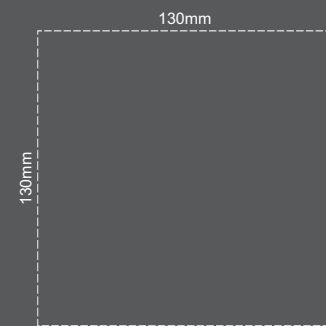

30% of Actual Size
Screen Print
FRONT

30% of Actual Size
Screen Print
BACK

30% of Actual Size
Colourflex Transfer
Faux Embroidery
FRONT

140mm

130mm

30% of Actual Size
Colourflex Transfer
Faux Embroidery
BACK

140mm

130mm

30% of Actual Size
Embroidery
FRONT