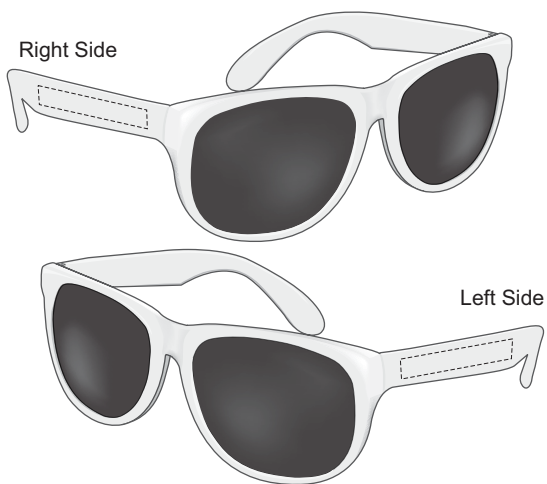

100% of Actual Size  
Pad Print

Artwork shown when there has been sunlight exposure

Artwork shown when there is no sunlight exposure

100% of Actual Size  
Screen Print (one colour)  
Colourflex Transfer

100% of Actual Size  
Debossing