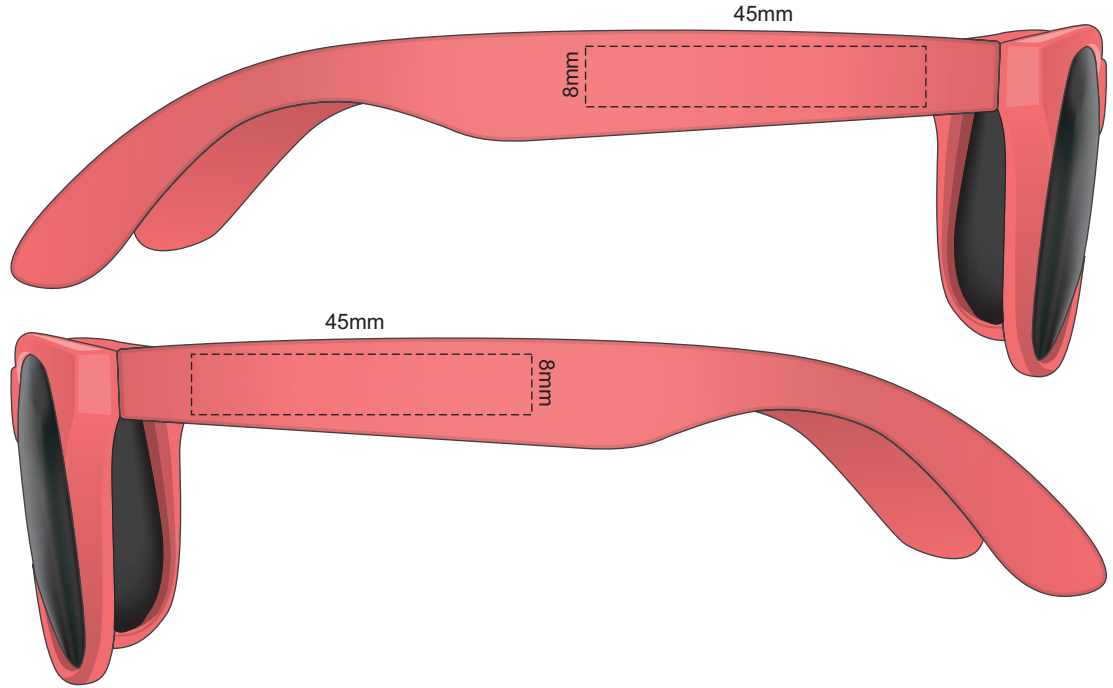

100% of Actual Size  
Pad Print

Artwork shown when there has been sunlight exposure

Artwork shown when there is no sunlight exposure

100% of Actual Size  
Screen Print (one colour)  
Colourflex Transfer

100% of Actual Size  
Debossing