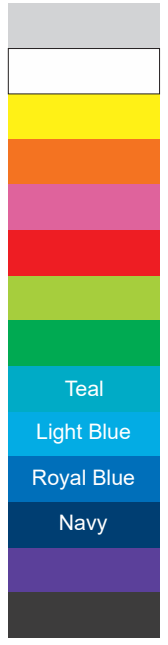

100% of Actual Size
Pad Print

Red Line = Exact opposites of the product
(centre artwork to the red line)

100% of Actual Size
Laser Engraving

Teal

Light Blue

Royal Blue

Navy

60mm

90mm

-  Silver Engraves to a Natural Etch
-  Colours Engraves to a Shiny Steel Finish

70% of Actual Size
Rotary Digital
(Gloss Finish)

228mm

Red Line = Exact opposites of the product
(centre artwork to the red line)

GIFT BOX SLEEVE

50% of Actual Size
Digital Print
327mm

Blue Line = The SIGNIFICANT PRINT AREA
(Keep all critical images & text within this box)
Black Line = Maximum print area
Pink Line = Bleed off to here
Red Line = Fold Line