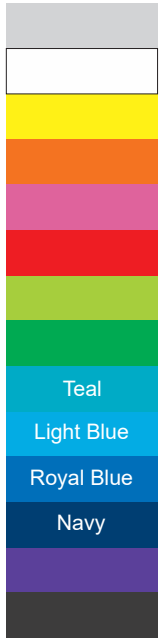

100% of Actual Size
Pad Print

Red Line = Exact opposites of the product
(centre artwork to the red line)

100% of Actual Size
Laser Engraving

Teal

Light Blue

Royal Blue

Navy

60mm

90mm

-  Silver Engraves to a Natural Etch
-  Colours Engraves to a Shiny Steel Finish

70% of Actual Size
Rotary Digital
(Gloss Finish)

228mm

Red Line = Exact opposites of the product
(centre artwork to the red line)

GIFT BOX SLEEVE

50% of Actual Size
Digital Print
327mm

Blue Line = The SIGNIFICANT PRINT AREA
(Keep all critical images & text within this box)
Black Line = Maximum print area
Pink Line = Bleed off to here
Red Line = Fold Line