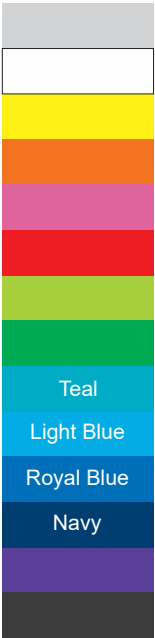

100% of Actual Size
Pad Print

Red Line = Exact opposites of the product
(centre artwork to the red line)

100% of Actual Size
Laser Engraving

Teal

Light Blue

Royal Blue

Navy

60mm

90mm

-  Silver Engraves to a Natural Etch
-  Colours Engraves to a Shiny Steel Finish

70% of Actual Size
Rotary Digital
(Gloss Finish)

228mm

Red Line = Exact opposites of the product
(centre artwork to the red line)

GIFT BOX SLEEVE

50% of Actual Size
Digital Print
327mm

Blue Line = The SIGNIFICANT PRINT AREA
(Keep all critical images & text within this box)
Black Line = Maximum print area
Pink Line = Bleed off to here
Red Line = Fold Line