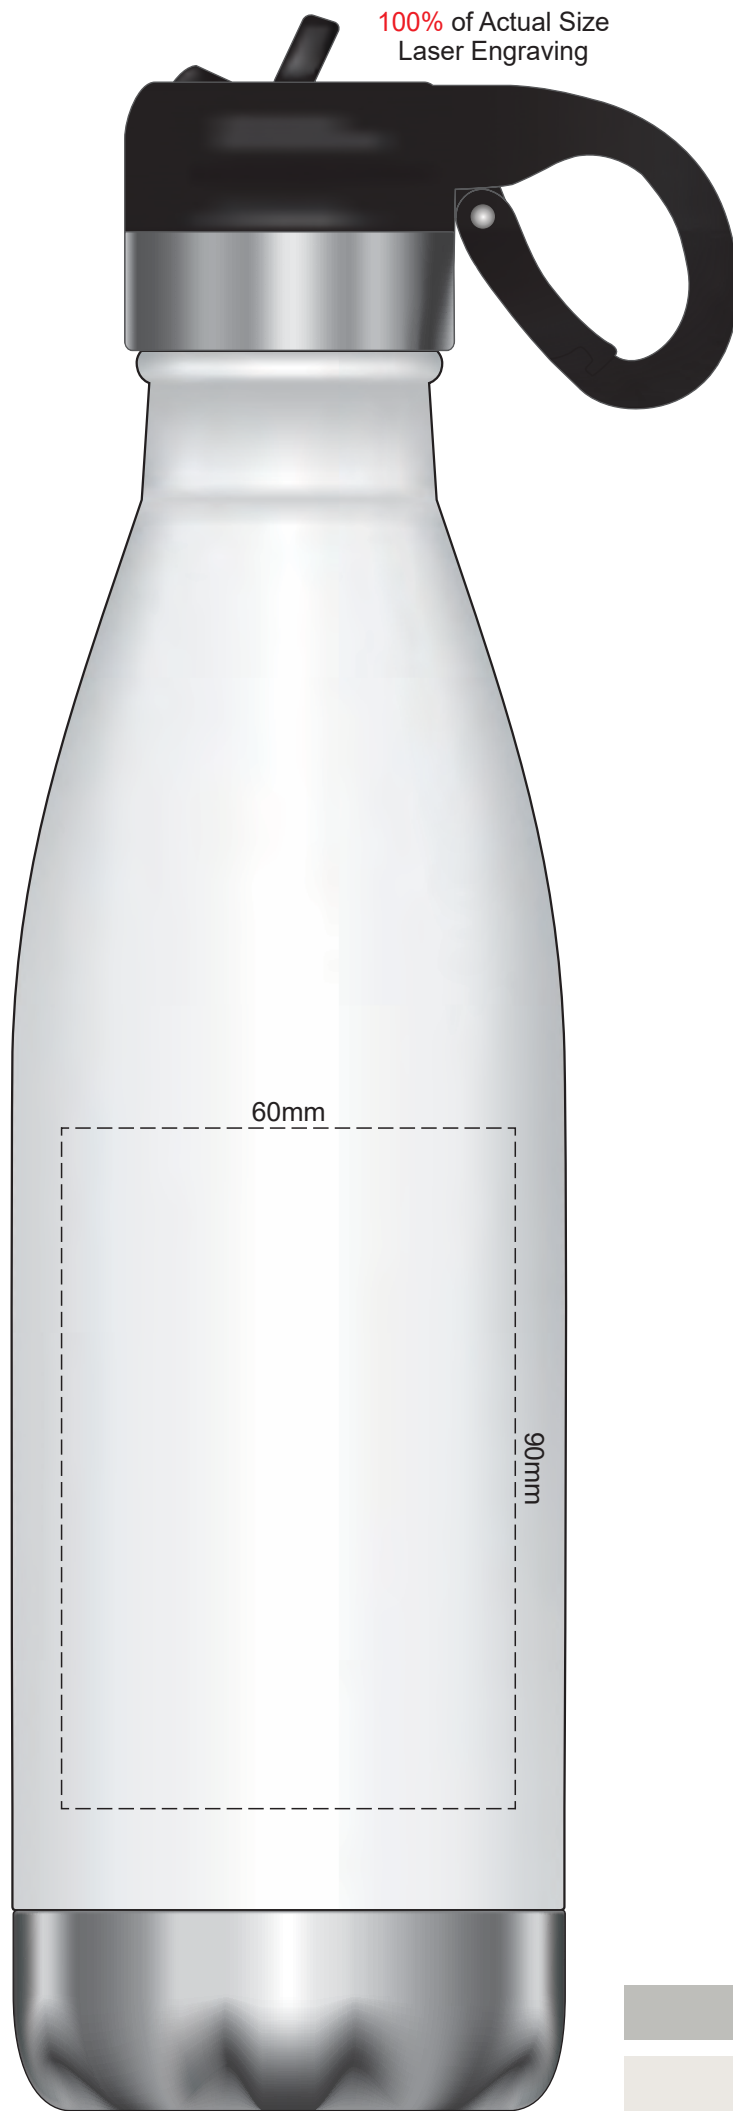

100% of Actual Size
Pad Print

Red Line = Exact opposites of the product
(centre artwork to the red line)

100% of Actual Size
Laser Engraving

Teal

Light Blue

Royal Blue

Navy

60mm

90mm

-  Silver Engraves to a Natural Etch
-  Colours Engraves to a Shiny Steel Finish

70% of Actual Size
Rotary Digital
(Gloss Finish)

228mm

Red Line = Exact opposites of the product
(centre artwork to the red line)

GIFT BOX SLEEVE

50% of Actual Size
Digital Print
327mm

Blue Line = The SIGNIFICANT PRINT AREA
(Keep all critical images & text within this box)
Black Line = Maximum print area
Pink Line = Bleed off to here
Red Line = Fold Line