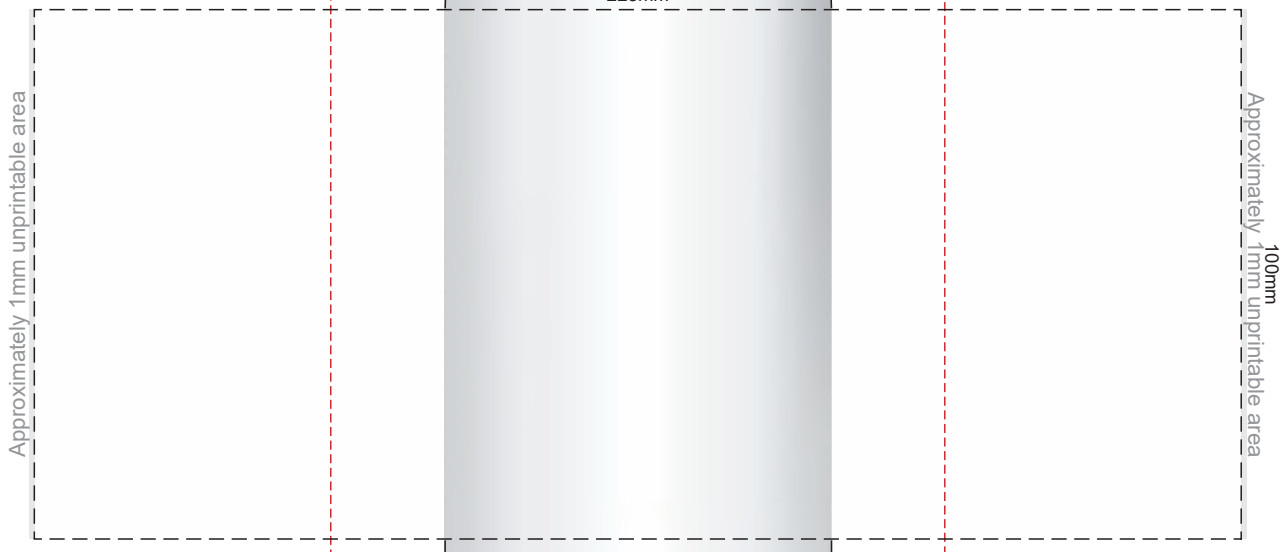

100% of Actual Size
Pad Print

Red Line = Exact opposites of the product
(centre artwork to the red line)

100% of Actual Size
Laser Engraving

Teal

Light Blue

Royal Blue

Navy

60mm

90mm

-  Silver Engraves to a Natural Etch
-  Colours Engraves to a Shiny Steel Finish

70% of Actual Size
Rotary Digital
(Gloss Finish)

228mm

Red Line = Exact opposites of the product
(centre artwork to the red line)

GIFT BOX SLEEVE

50% of Actual Size
Digital Print
327mm

Blue Line = The SIGNIFICANT PRINT AREA
(Keep all critical images & text within this box)
Black Line = Maximum print area
Pink Line = Bleed off to here
Red Line = Fold Line