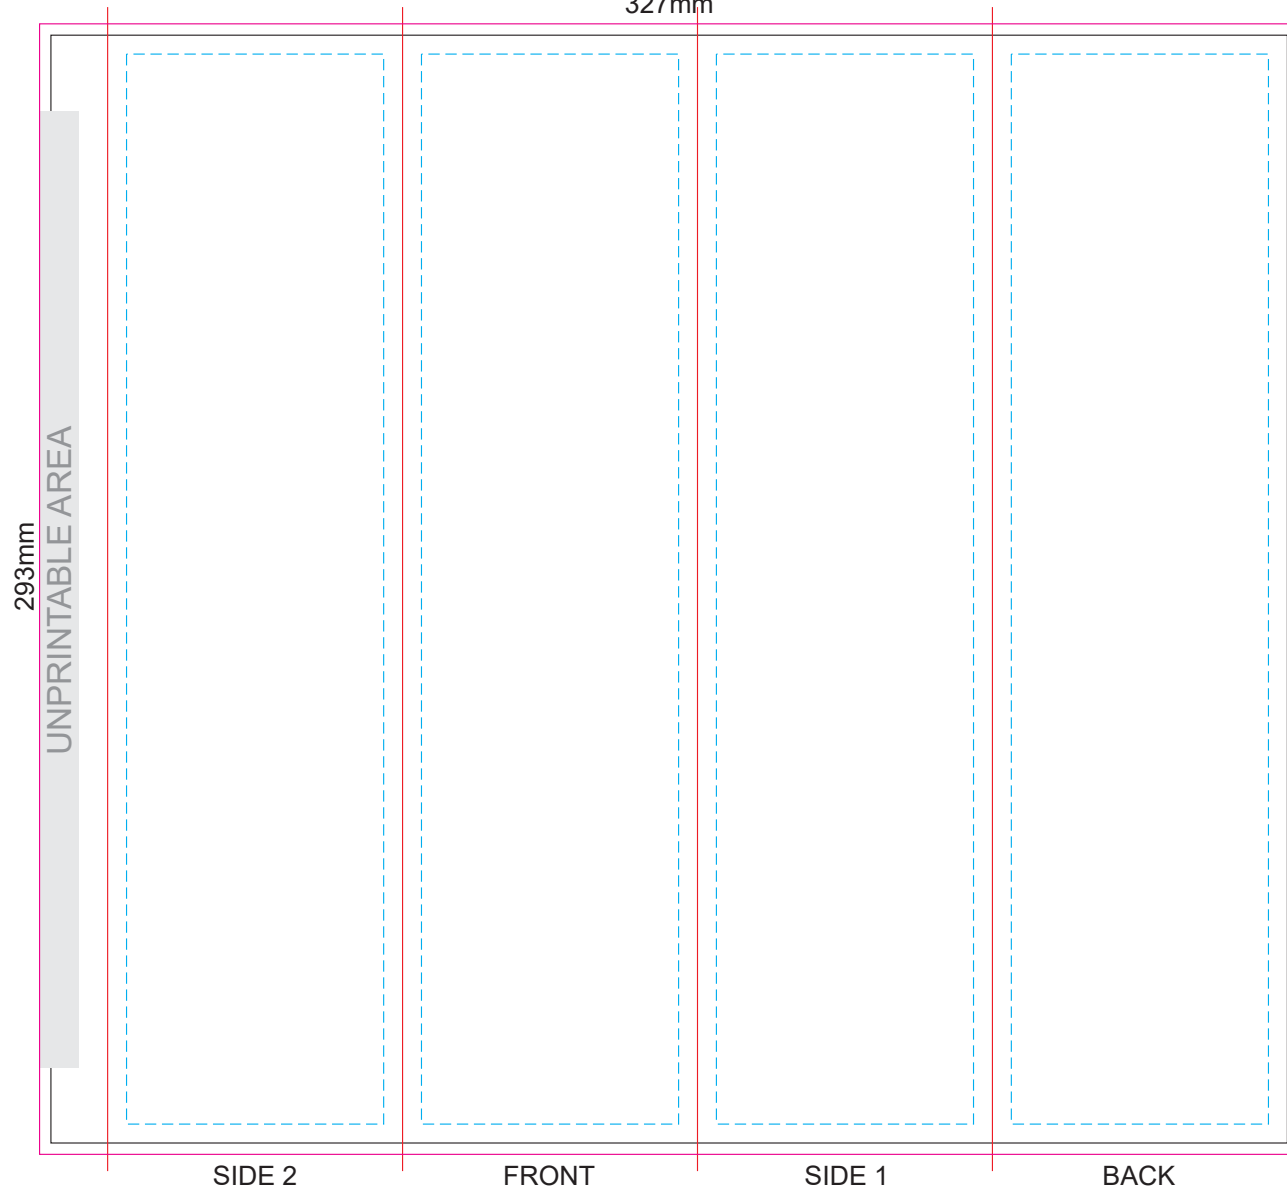

100% of Actual Size
Pad Print

Red Line = Exact opposites of the product
(centre artwork to the red line)

100% of Actual Size
Laser Engraving

Teal

Light Blue

Royal Blue

Navy

60mm

90mm

-  Silver Engraves to a Natural Etch
-  Colours Engraves to a Shiny Steel Finish

70% of Actual Size
Rotary Digital
(Gloss Finish)

228mm

Red Line = Exact opposites of the product
(centre artwork to the red line)

GIFT BOX SLEEVE

50% of Actual Size
Digital Print
327mm

Blue Line = The SIGNIFICANT PRINT AREA
(Keep all critical images & text within this box)
Black Line = Maximum print area
Pink Line = Bleed off to here
Red Line = Fold Line