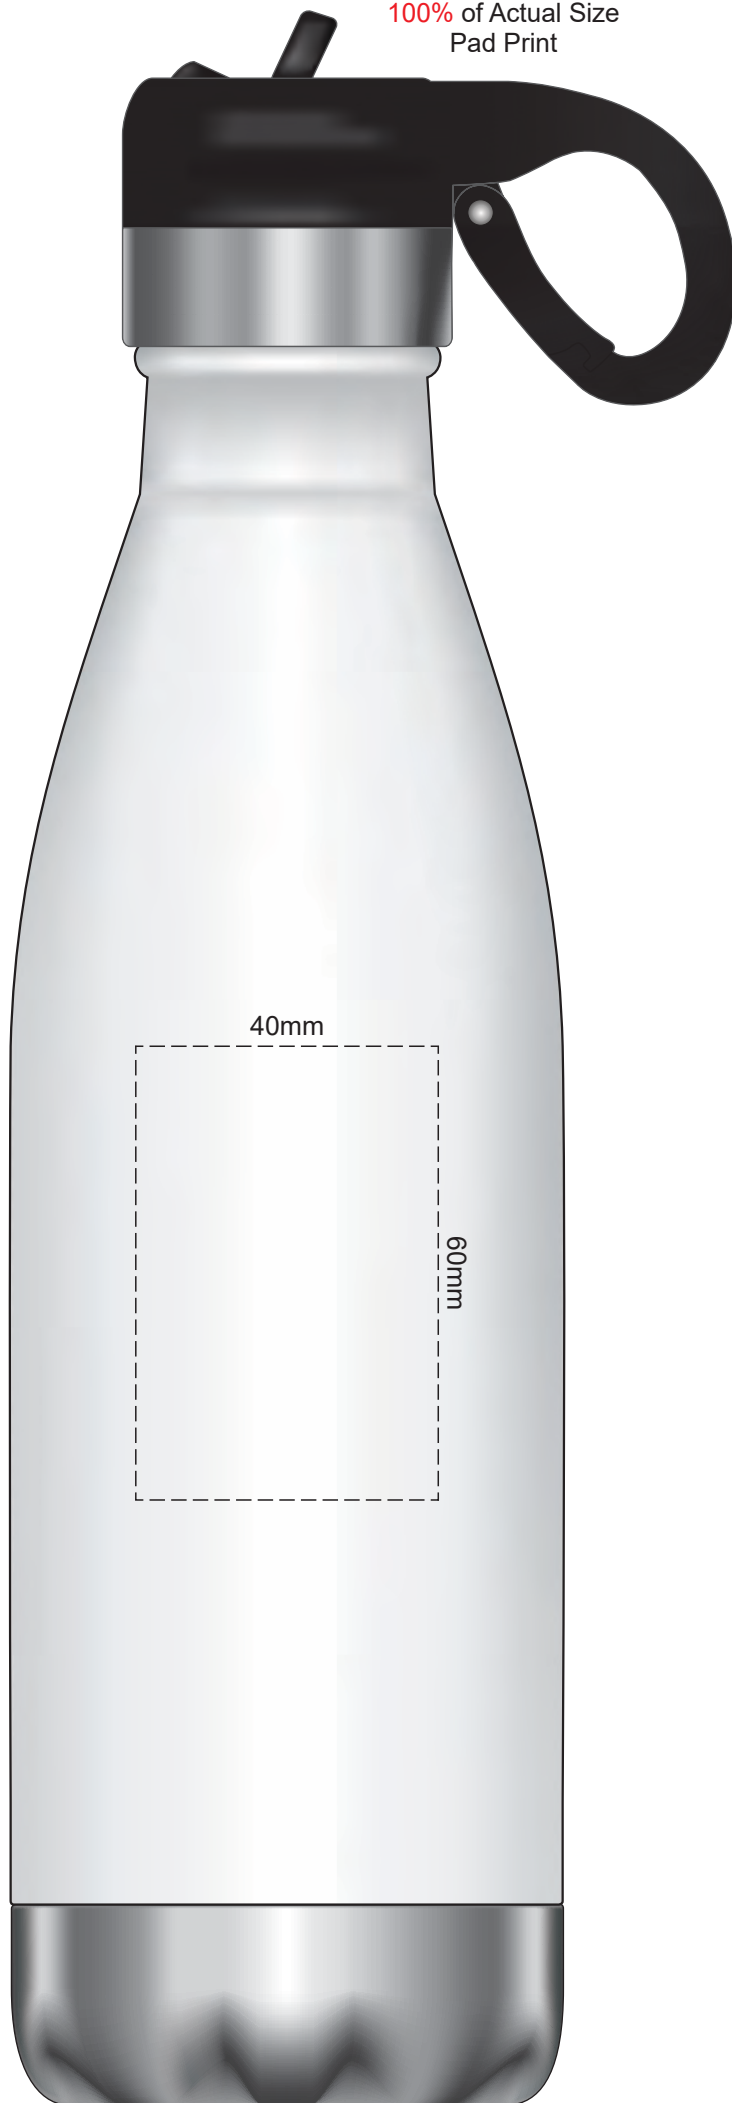

100% of Actual Size
Pad Print

Red Line = Exact opposites of the product
(centre artwork to the red line)

100% of Actual Size
Laser Engraving

Teal

Light Blue

Royal Blue

Navy

60mm

90mm

-  Silver Engraves to a Natural Etch
-  Colours Engraves to a Shiny Steel Finish

70% of Actual Size
Rotary Digital
(Gloss Finish)

228mm

Red Line = Exact opposites of the product
(centre artwork to the red line)

GIFT BOX SLEEVE

50% of Actual Size
Digital Print
327mm

Blue Line = The SIGNIFICANT PRINT AREA
(Keep all critical images & text within this box)
Black Line = Maximum print area
Pink Line = Bleed off to here
Red Line = Fold Line