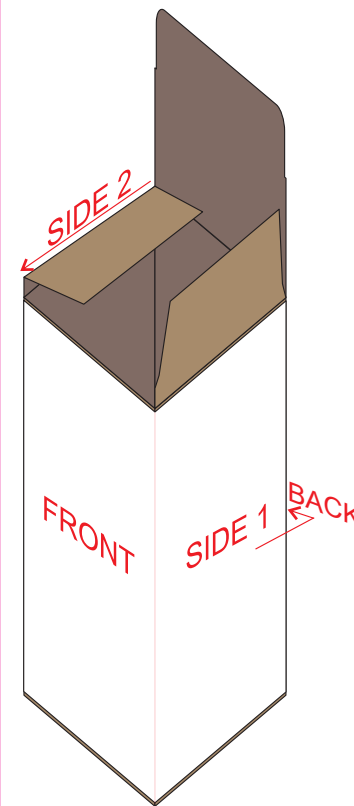

100% of Actual Size
Pad Print

Red Line = Exact opposites of the product
(centre artwork to the red line)

100% of Actual Size
Laser Engraving

Teal

Light Blue

Royal Blue

Navy

60mm

90mm

-  Silver Engraves to a Natural Etch
-  Colours Engraves to a Shiny Steel Finish

70% of Actual Size
Rotary Digital
(Gloss Finish)

228mm

Red Line = Exact opposites of the product
(centre artwork to the red line)

GIFT BOX SLEEVE

50% of Actual Size
Digital Print
327mm

Blue Line = The SIGNIFICANT PRINT AREA
(Keep all critical images & text within this box)
Black Line = Maximum print area
Pink Line = Bleed off to here
Red Line = Fold Line