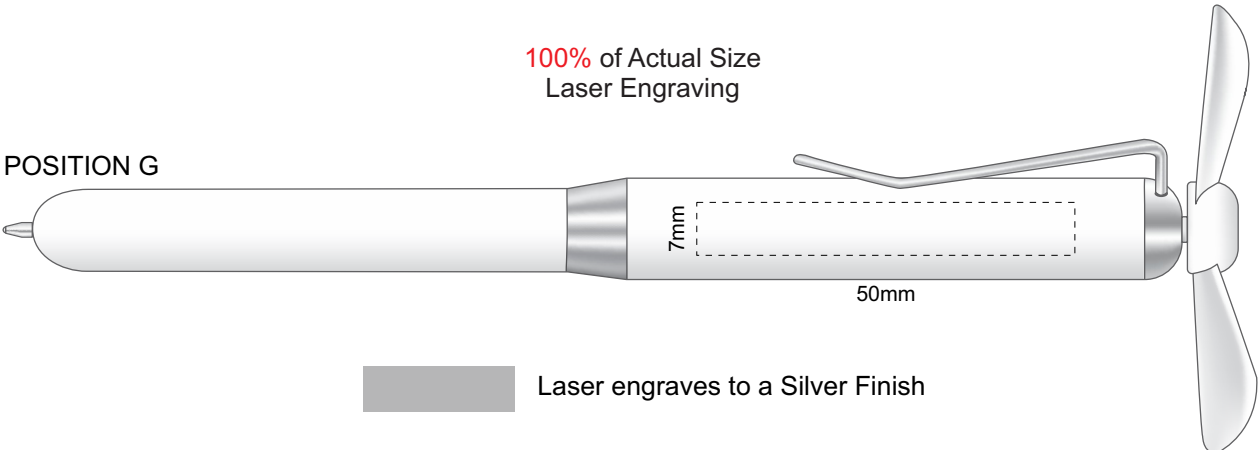

100% of Actual Size  
Pad Print

POSITION G

100% of Actual Size  
Laser Engraving

POSITION G

 Laser engraves to a Silver Finish