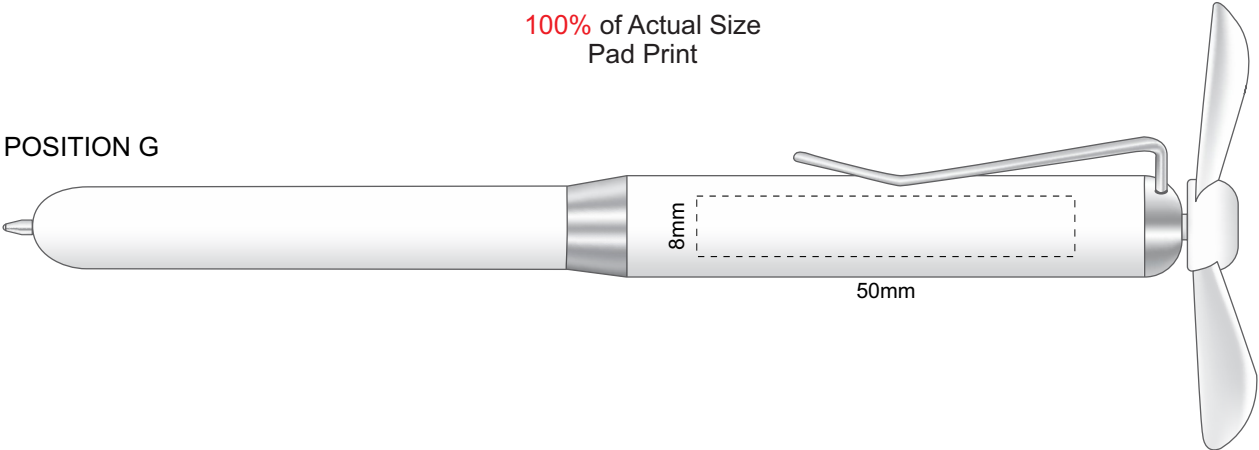

100% of Actual Size  
Pad Print

POSITION G

100% of Actual Size  
Laser Engraving

POSITION G

 Laser engraves to a Silver Finish