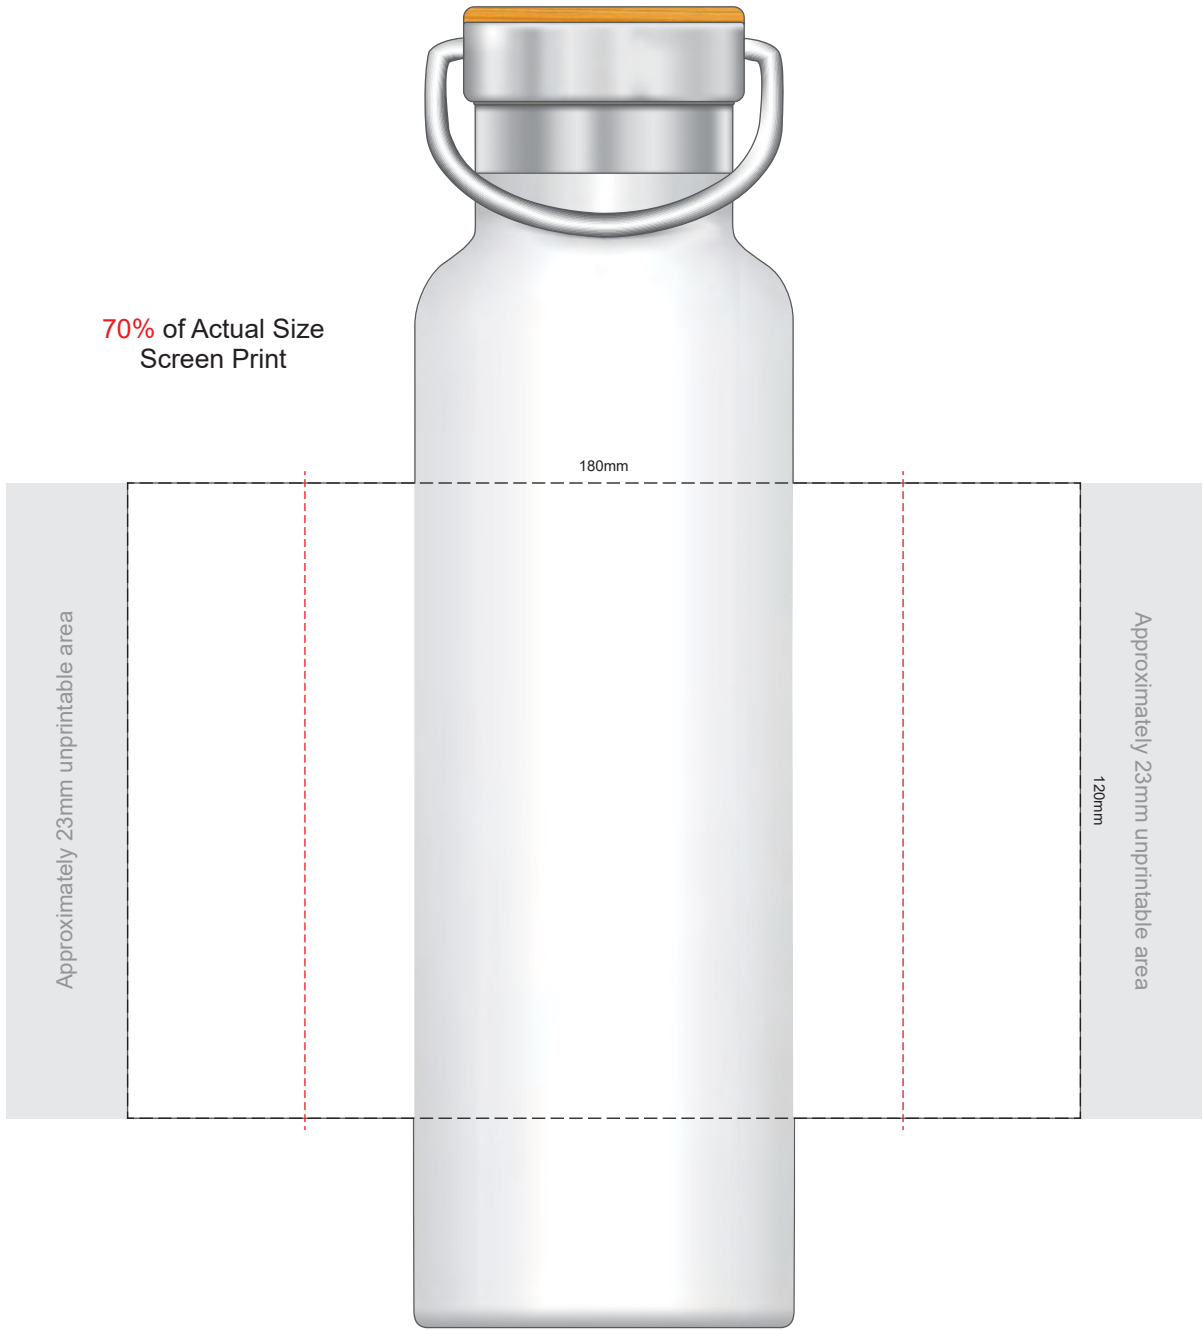

Ecu
Grey
Yellow
Mustard
Orange
Rust
Pale Pink
Pink
Red
Burgundy
Sage
Olive
Bright Green
Dark Green
Teal
Light Blue
Pale Blue
Petrol Blue
Royal Blue
Navy
Mauve
Purple

70% of Actual Size  
Screen Print

180mm

Approximately 23mm unprintable area

Approximately 23mm unprintable area

120mm

Red Line = Exact opposites of the product  
(centre artwork to the red line)

100% of Actual Size  
Laser Engraving

- Ecu
- Grey
- Yellow
- Mustard
- Orange
- Rust
- Pale Pink
- Pink
- Red
- Burgundy
- Sage
- Olive
- Bright Green
- Dark Green
- Teal
- Light Blue
- Pale Blue
- Petrol Blue
- Royal Blue
- Navy
- Mauve
- Purple

Engraves to a Shiny Steel Finish

Ecu
Grey
Yellow
Mustard
Orange
Rust
Pale Pink
Pink
Red
Burgundy
Sage
Olive
Bright Green
Dark Green
Teal
Light Blue
Pale Blue
Petrol Blue
Royal Blue
Navy
Mauve
Purple

100% of Actual Size  
Engraving on Stainless Steel Lid

224mm

Approximately 1mm unprintable area

Approximately 1mm unprintable area

Red Line = Exact opposites of the product  
 (centre artwork to the red line)

60% of Actual Size  
Pad Print (one colour)

Branding area can be moved anywhere within the red line.