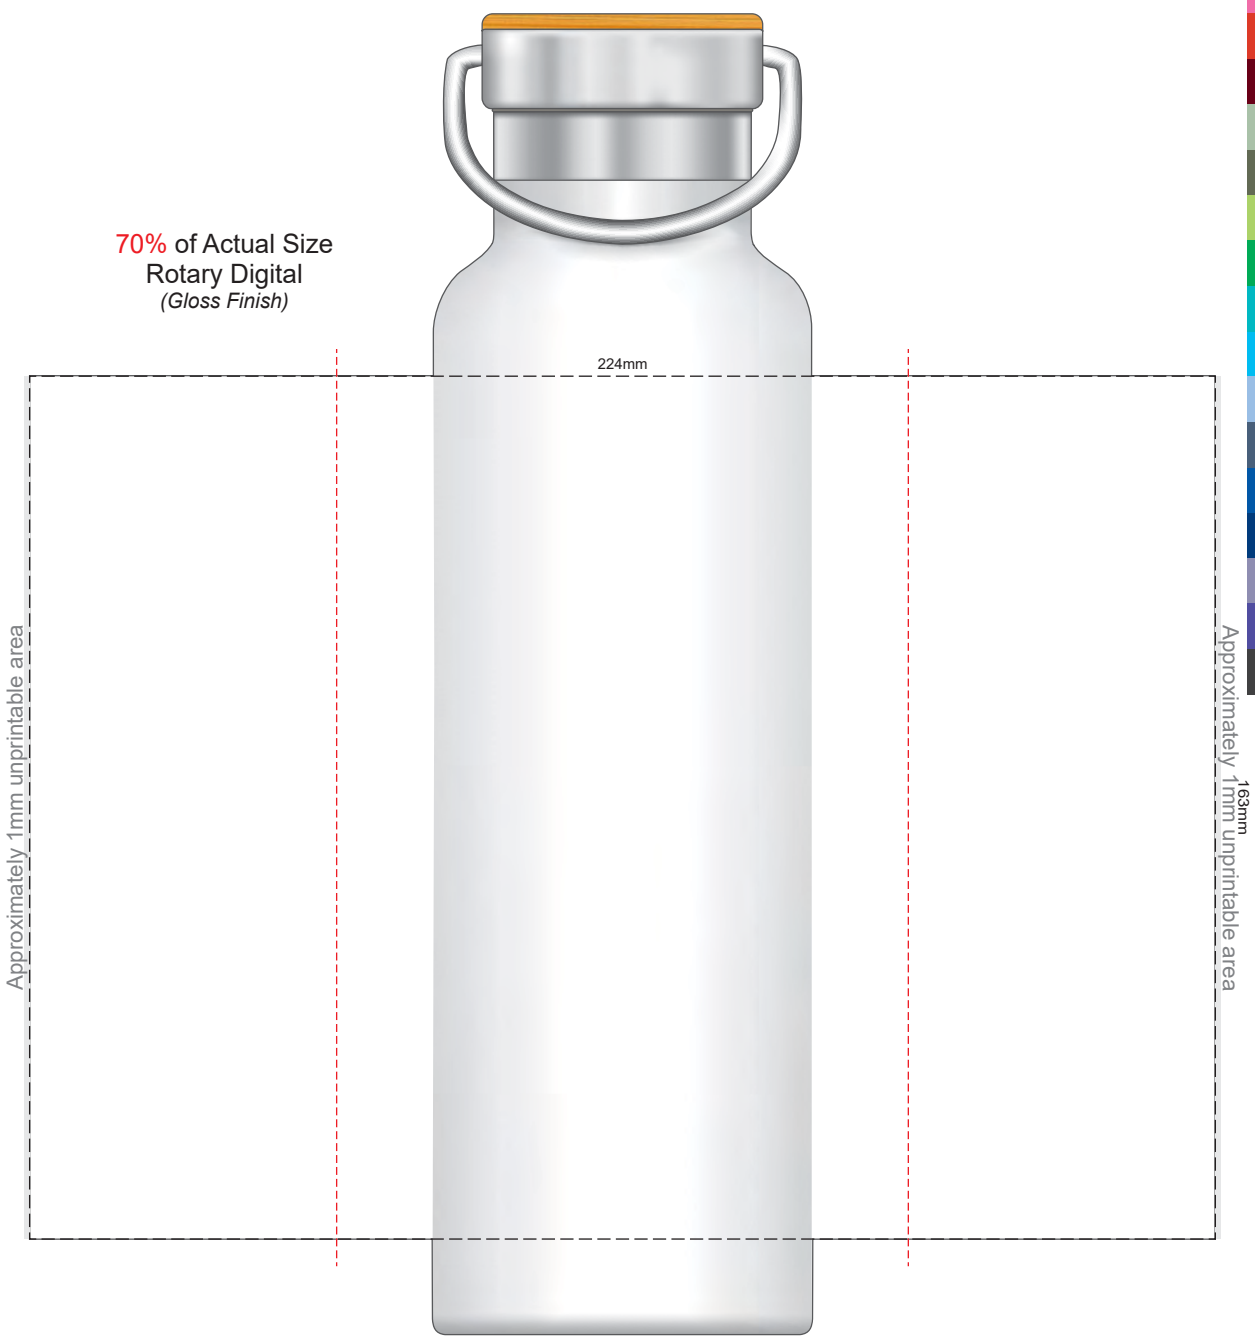

Ecu
Grey
Yellow
Mustard
Orange
Rust
Pale Pink
Pink
Red
Burgundy
Sage
Olive
Bright Green
Dark Green
Teal
Light Blue
Pale Blue
Petrol Blue
Royal Blue
Navy
Mauve
Purple

70% of Actual Size  
Screen Print

180mm

Approximately 23mm unprintable area

Approximately 23mm unprintable area

120mm

Red Line = Exact opposites of the product  
(centre artwork to the red line)

100% of Actual Size  
Laser Engraving

- Ecu
- Grey
- Yellow
- Mustard
- Orange
- Rust
- Pale Pink
- Pink
- Red
- Burgundy
- Sage
- Olive
- Bright Green
- Dark Green
- Teal
- Light Blue
- Pale Blue
- Petrol Blue
- Royal Blue
- Navy
- Mauve
- Purple

Ecu
Grey
Yellow
Mustard
Orange
Rust
Pale Pink
Pink
Red
Burgundy
Sage
Olive
Bright Green
Dark Green
Teal
Light Blue
Pale Blue
Petrol Blue
Royal Blue
Navy
Mauve
Purple

70% of Actual Size  
 Rotary Digital  
 (Gloss Finish)

224mm

Approximately 1mm unprintable area

Approximately 1mm unprintable area

Red Line = Exact opposites of the product  
 (centre artwork to the red line)

60% of Actual Size  
Pad Print (one colour)

Branding area can be moved anywhere within the red line.