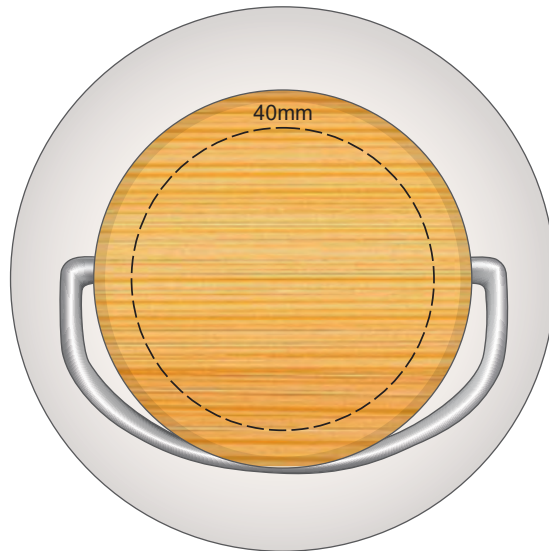

100% of Actual Size
Engraving on Wooden Lid

This product is a natural material, please allow for variances in grain pattern and engraving colour.

Engraves to a Natural Etch