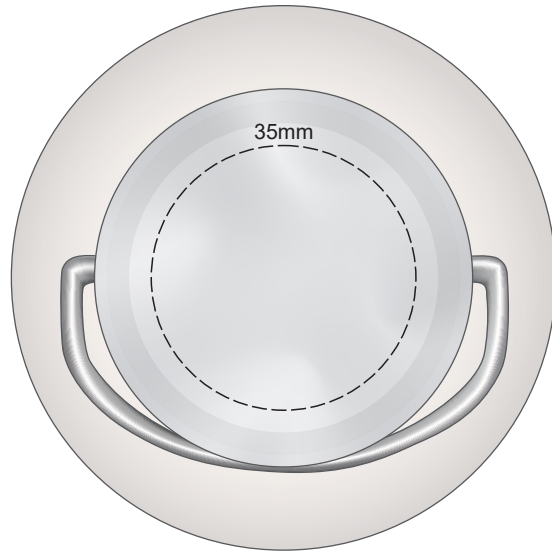

Ecu
Grey
Yellow
Mustard
Orange
Rust
Pale Pink
Pink
Red
Burgundy
Sage
Olive
Bright Green
Dark Green
Teal
Light Blue
Pale Blue
Petrol Blue
Royal Blue
Navy
Mauve
Purple

70% of Actual Size  
Screen Print

180mm

Approximately 23mm unprintable area

Approximately 23mm unprintable area

120mm

Red Line = Exact opposites of the product  
(centre artwork to the red line)

100% of Actual Size  
Laser Engraving

- Ecu
- Grey
- Yellow
- Mustard
- Orange
- Rust
- Pale Pink
- Pink
- Red
- Burgundy
- Sage
- Olive
- Bright Green
- Dark Green
- Teal
- Light Blue
- Pale Blue
- Petrol Blue
- Royal Blue
- Navy
- Mauve
- Purple

Engraves to a Shiny Steel Finish

Ecu
Grey
Yellow
Mustard
Orange
Rust
Pale Pink
Pink
Red
Burgundy
Sage
Olive
Bright Green
Dark Green
Teal
Light Blue
Pale Blue
Petrol Blue
Royal Blue
Navy
Mauve
Purple

100% of Actual Size  
Engraving on Stainless Steel Lid

224mm

Approximately 1mm unprintable area

Approximately 1mm unprintable area

Red Line = Exact opposites of the product  
 (centre artwork to the red line)

60% of Actual Size  
Pad Print (one colour)

Branding area can be moved anywhere within the red line.