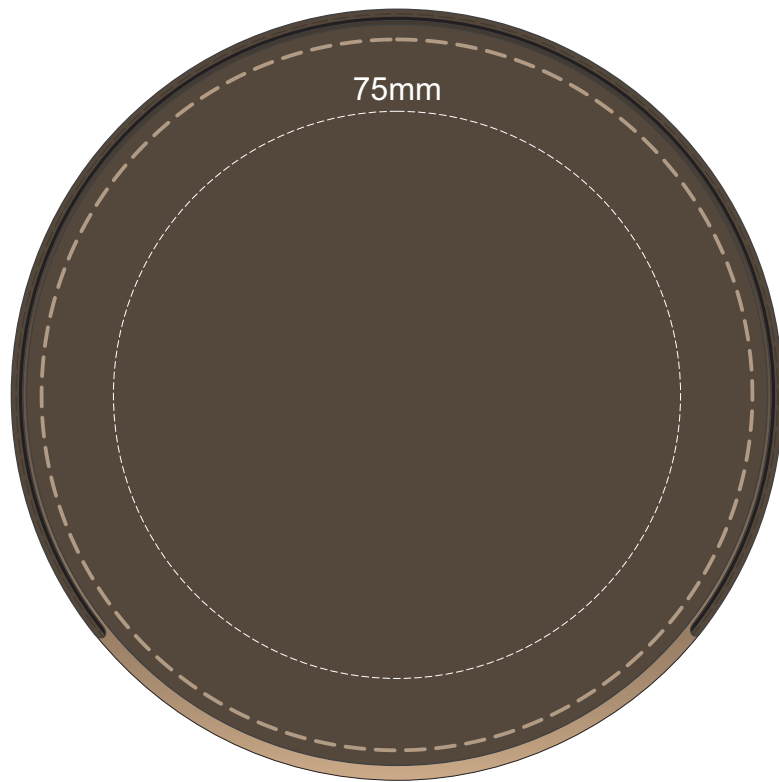

100% of Actual Size
Laser Engraving

 Engraves to a Black Finish