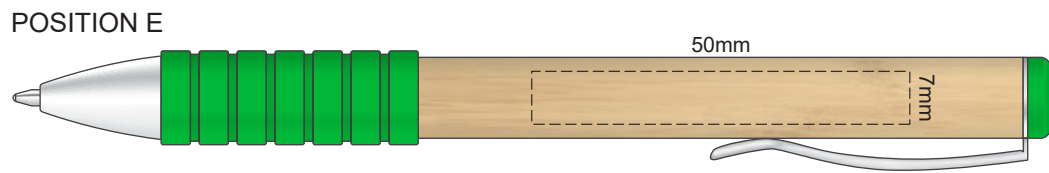

100% of Actual Size
Screen Print (one colour)

100% of Actual Size
Pad Print

100% of Actual Size
Laser Engraving

This product is a natural material, please allow for variances in grain pattern and engraving colour.

 Engraves to Natural Etch

100% of Actual Size
Direct Digital