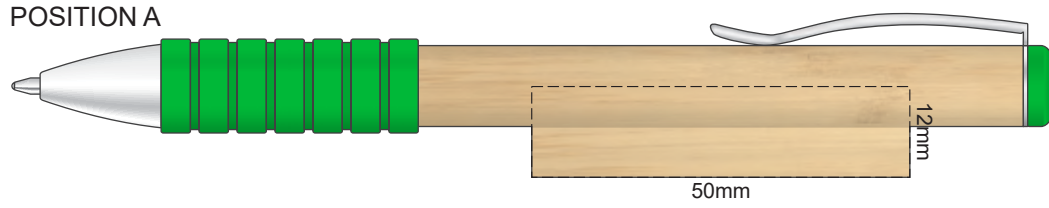

100% of Actual Size
Screen Print (one colour)

100% of Actual Size
Pad Print

100% of Actual Size
Laser Engraving

This product is a natural material, please allow for variances in grain pattern and engraving colour.

 Engraves to Natural Etch

100% of Actual Size
Direct Digital