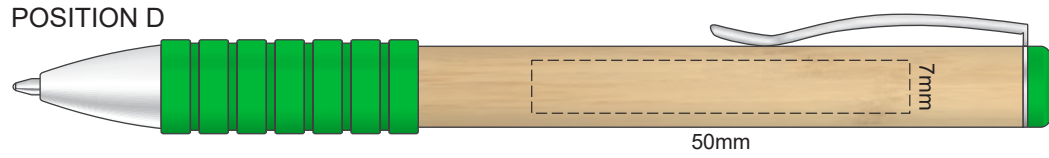

100% of Actual Size
Screen Print (one colour)

100% of Actual Size
Pad Print

100% of Actual Size
Laser Engraving

This product is a natural material, please allow for variances in grain pattern and engraving colour.

 Engraves to Natural Etch

100% of Actual Size
Direct Digital