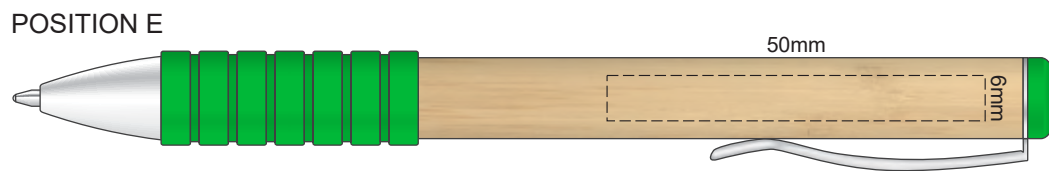

100% of Actual Size
Screen Print (one colour)

100% of Actual Size
Pad Print

100% of Actual Size
Laser Engraving

This product is a natural material, please allow for variances in grain pattern and engraving colour.

 Engraves to Natural Etch

100% of Actual Size
Direct Digital