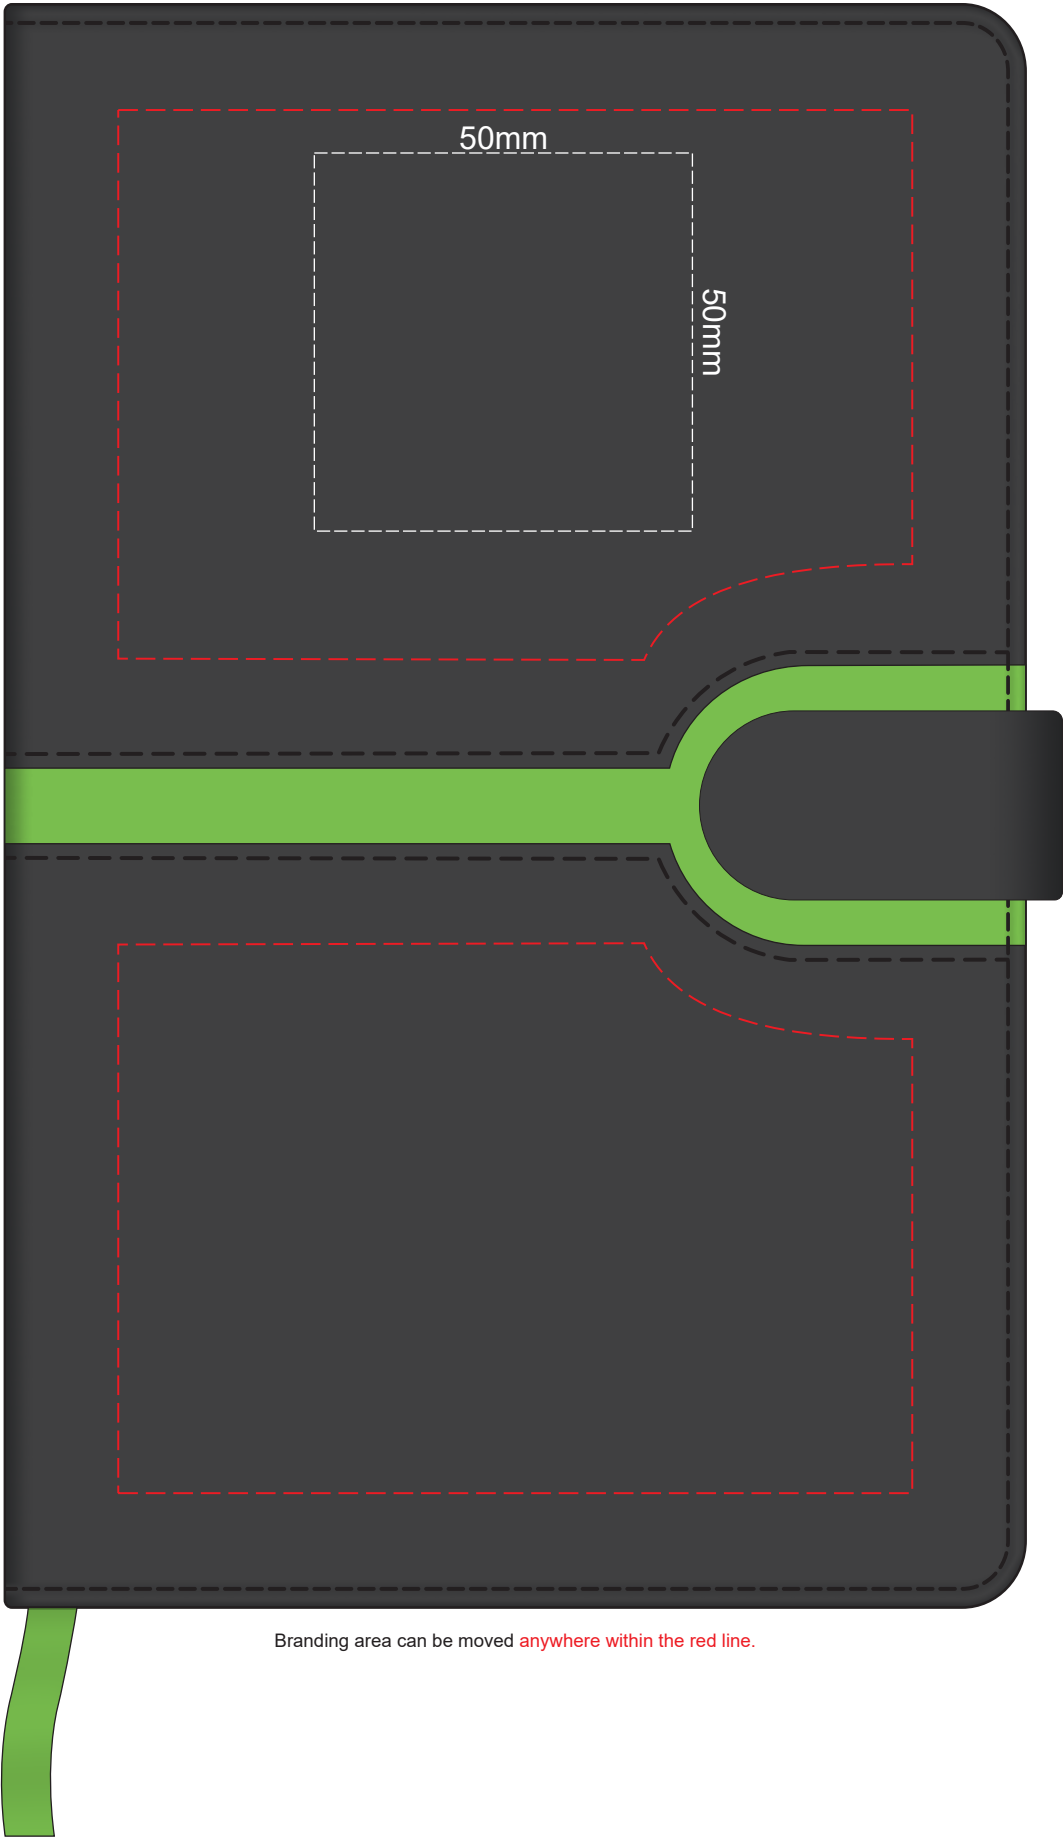

100% of Actual Size
Screen Print (one colour)

100% of Actual Size
Pad Print
or
Engraving

 Engraves to Oxidised White

100% of Actual Size
Pad Print

Branding area can be moved anywhere within the red line.

100% of Actual Size
Direct Digital

100% of Actual Size
Debossing
Debossing XL

Print area 100 x 60mm is moveable within the XL deboss.

100% of Actual Size
Pad Print - Gift Box

55mm

55mm

100% of Actual Size
Pad Print - Gift Box

65mm

35mm