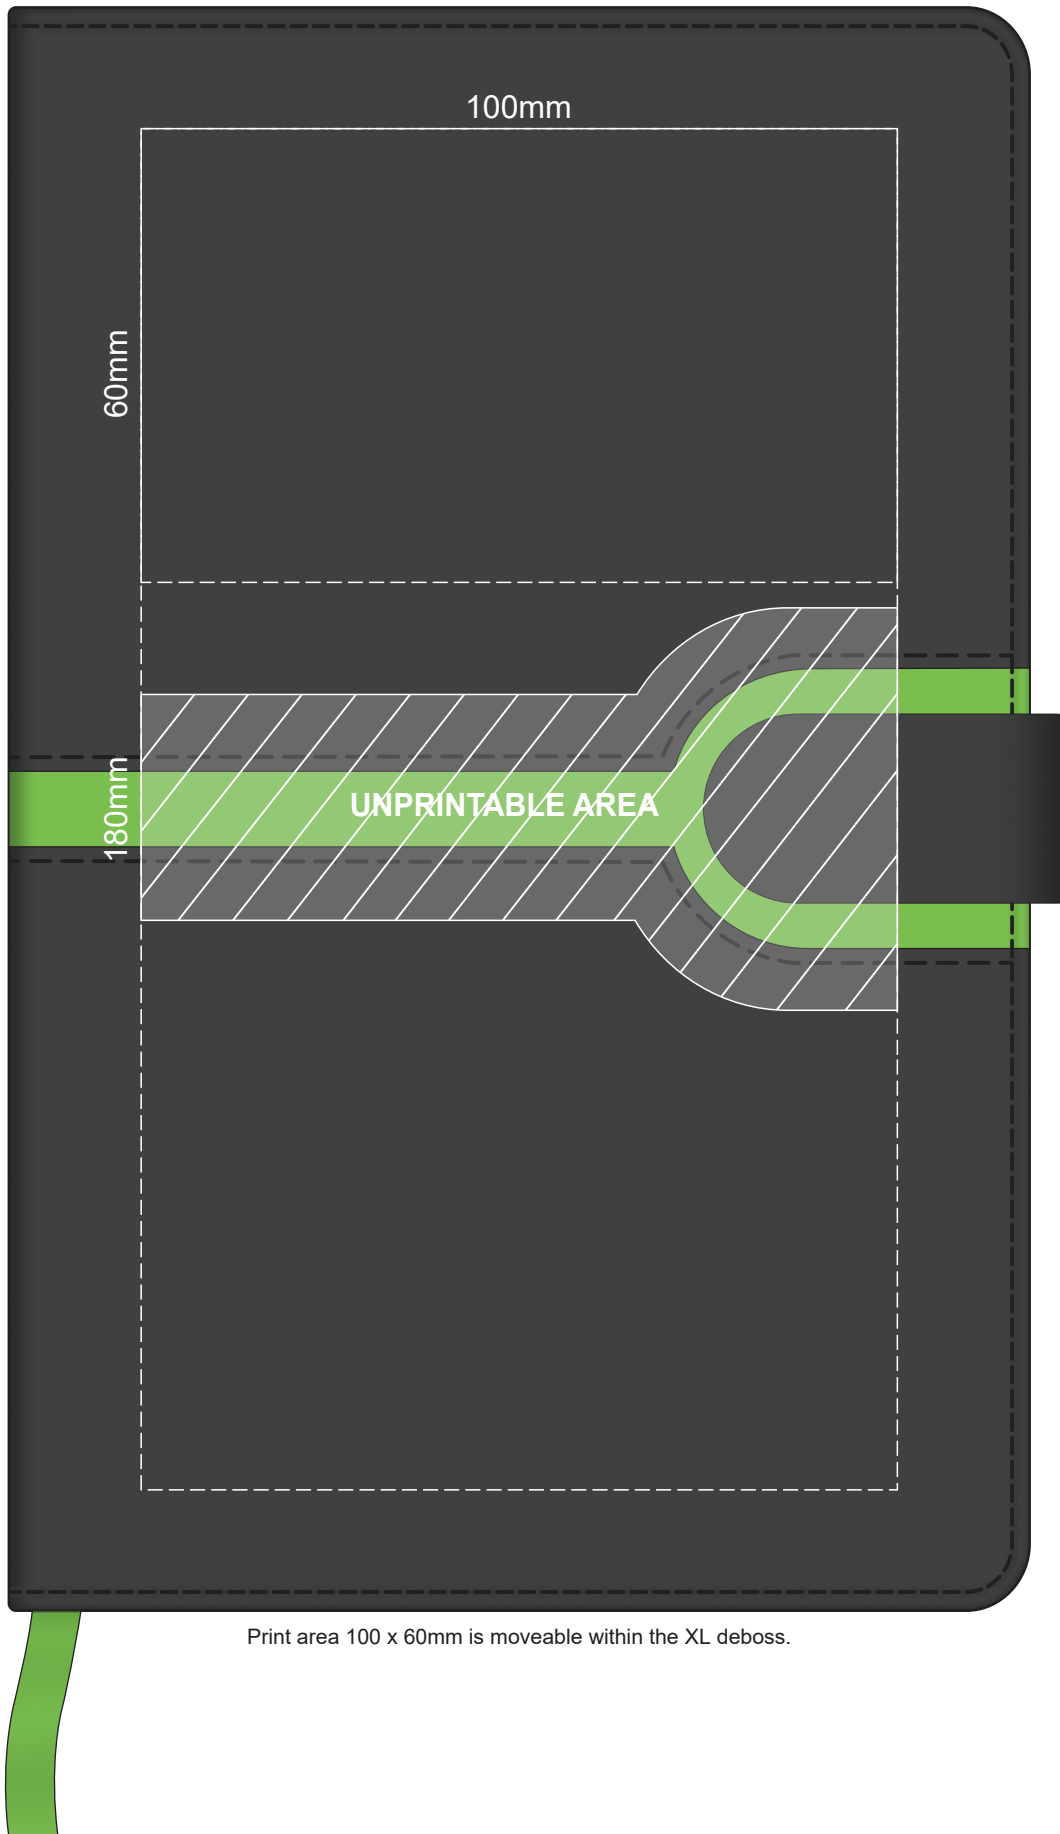

100% of Actual Size
Screen Print (one colour)

100% of Actual Size
Pad Print
or
Engraving

 Engraves to Oxidised White

100% of Actual Size
Pad Print

Branding area can be moved anywhere within the red line.

100% of Actual Size
Direct Digital

100% of Actual Size
Debossing
Debossing XL

Print area 100 x 60mm is moveable within the XL deboss.

100% of Actual Size
Pad Print - Gift Box

55mm

55mm

100% of Actual Size
Pad Print - Gift Box

65mm

35mm