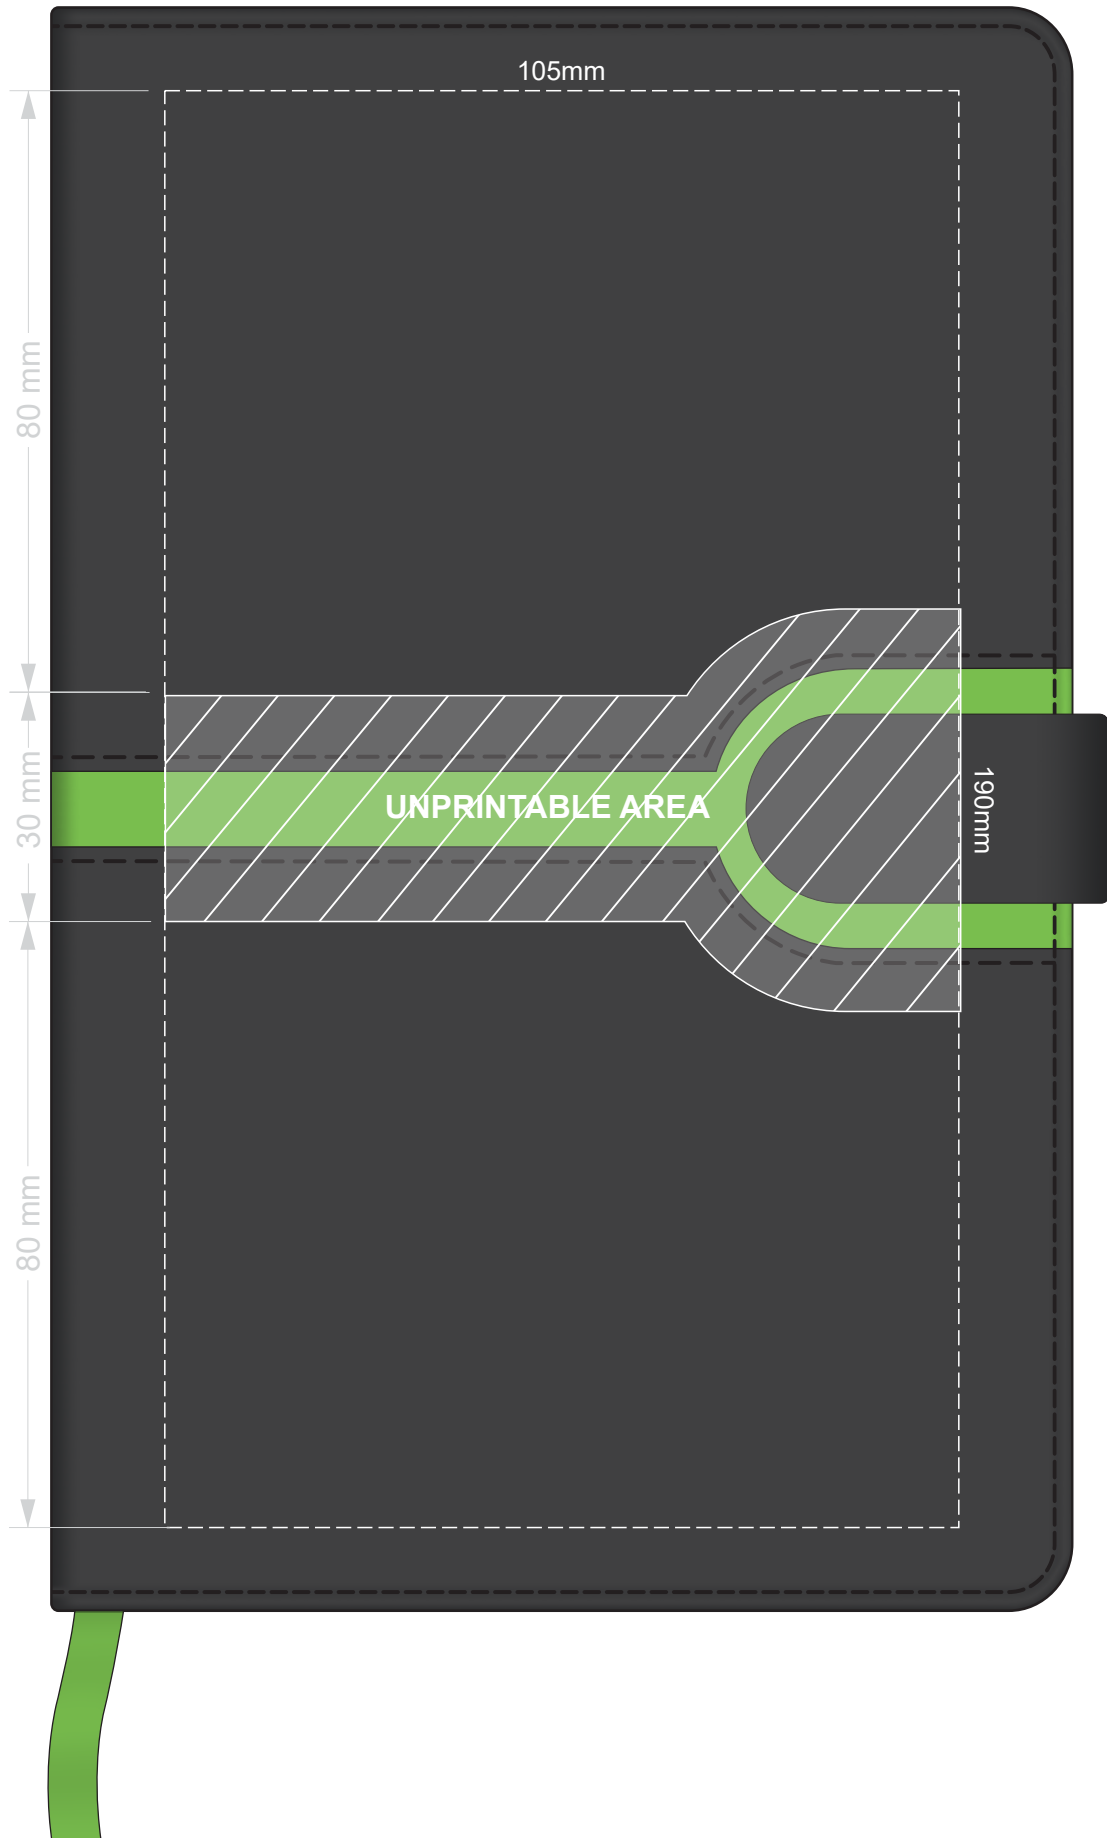

100% of Actual Size
Screen Print (one colour)

100% of Actual Size
Pad Print
or
Engraving

 Engraves to Oxidised White

100% of Actual Size
Pad Print

Branding area can be moved anywhere within the red line.

100% of Actual Size
Direct Digital

100% of Actual Size
Debossing
Debossing XL

Print area 100 x 60mm is moveable within the XL deboss.

100% of Actual Size
Pad Print - Gift Box

55mm

55mm

100% of Actual Size
Pad Print - Gift Box

65mm

35mm