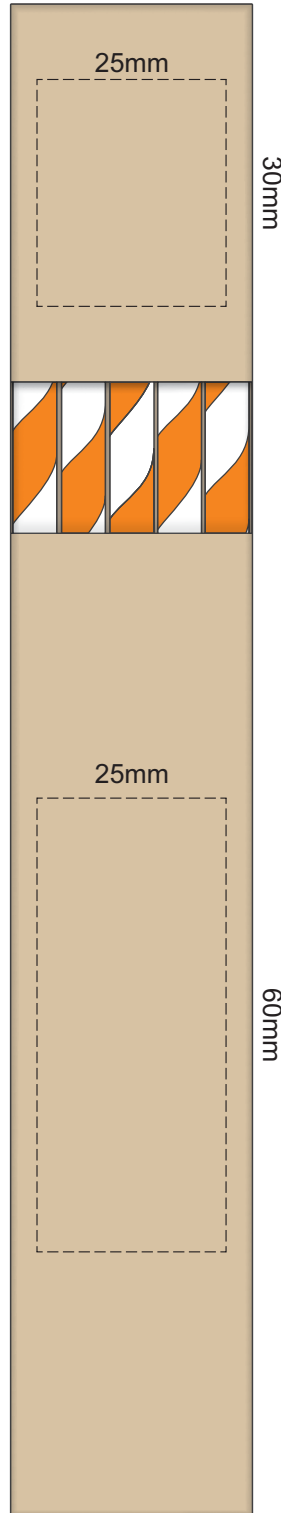

100% of Actual Size
Pad Print (one colour)

100% of Actual Size
Digital Packaging Print

Digital Packaging Print is only available on white and natural products because it is a CMYK print, **no white print** is available. The material of this item is an uncoated print media, this means the ink will absorb into the material and the print will inherit the matt finish of the material creating a more natural vintage look with lower colour intensity.

100% of Actual Size
Digital Label

Blue Line = The SIGNIFICANT PRINT AREA
(Keep all critical images & text within this box)

Black Line = Maximum print area

Pink Line = Bleed off to here