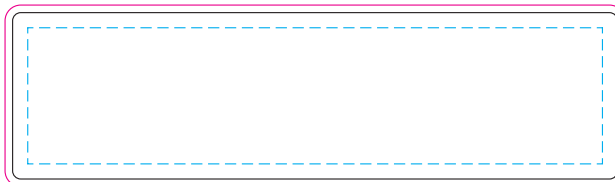

100% of Actual Size
Pad Print (one colour)

100% of Actual Size
Digital Packaging Print

Digital Packaging Print is only available on white and natural products because it is a CMYK print, **no white print** is available. The material of this item is an uncoated print media, this means the ink will absorb into the material and the print will inherit the matt finish of the material creating a more natural vintage look with lower colour intensity.

100% of Actual Size
Digital Label

Blue Line = The SIGNIFICANT PRINT AREA
(Keep all critical images & text within this box)

Black Line = Maximum print area

Pink Line = Bleed off to here