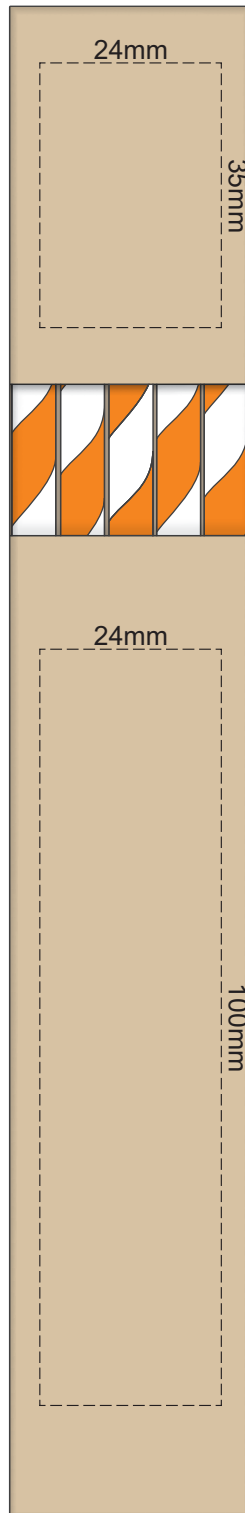

100% of Actual Size
Pad Print (one colour)

100% of Actual Size
Digital Packaging Print

Digital Packaging Print is only available on white and natural products because it is a CMYK print, **no white print** is available. The material of this item is an uncoated print media, this means the ink will absorb into the material and the print will inherit the matt finish of the material creating a more natural vintage look with lower colour intensity.

100% of Actual Size
Digital Label

Blue Line = The SIGNIFICANT PRINT AREA
(Keep all critical images & text within this box)

Black Line = Maximum print area

Pink Line = Bleed off to here