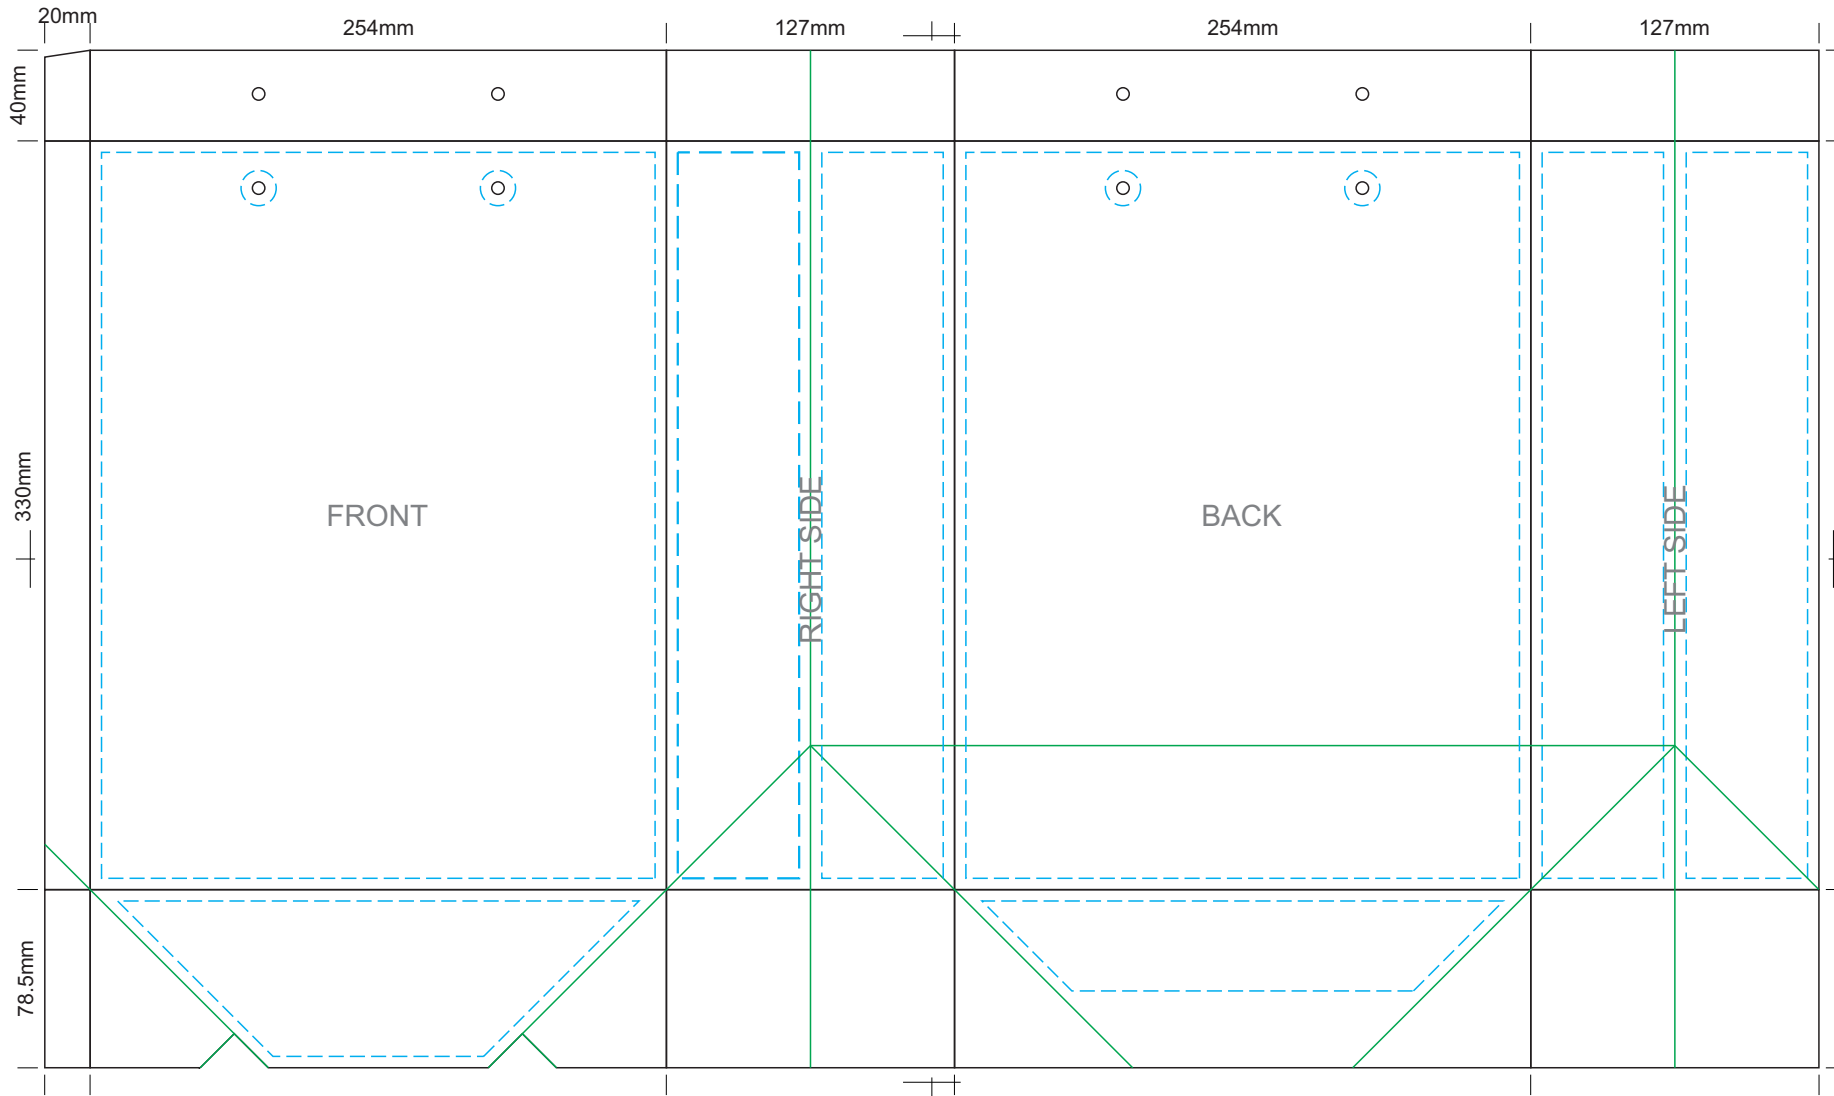

30% of Actual Size  
Full Colour Template

Blue Line = The SIGNIFICANT PRINT AREA  
(Keep all critical images & text within this box)  
Black Line = Maximum print area  
Green Line = Fold Lines