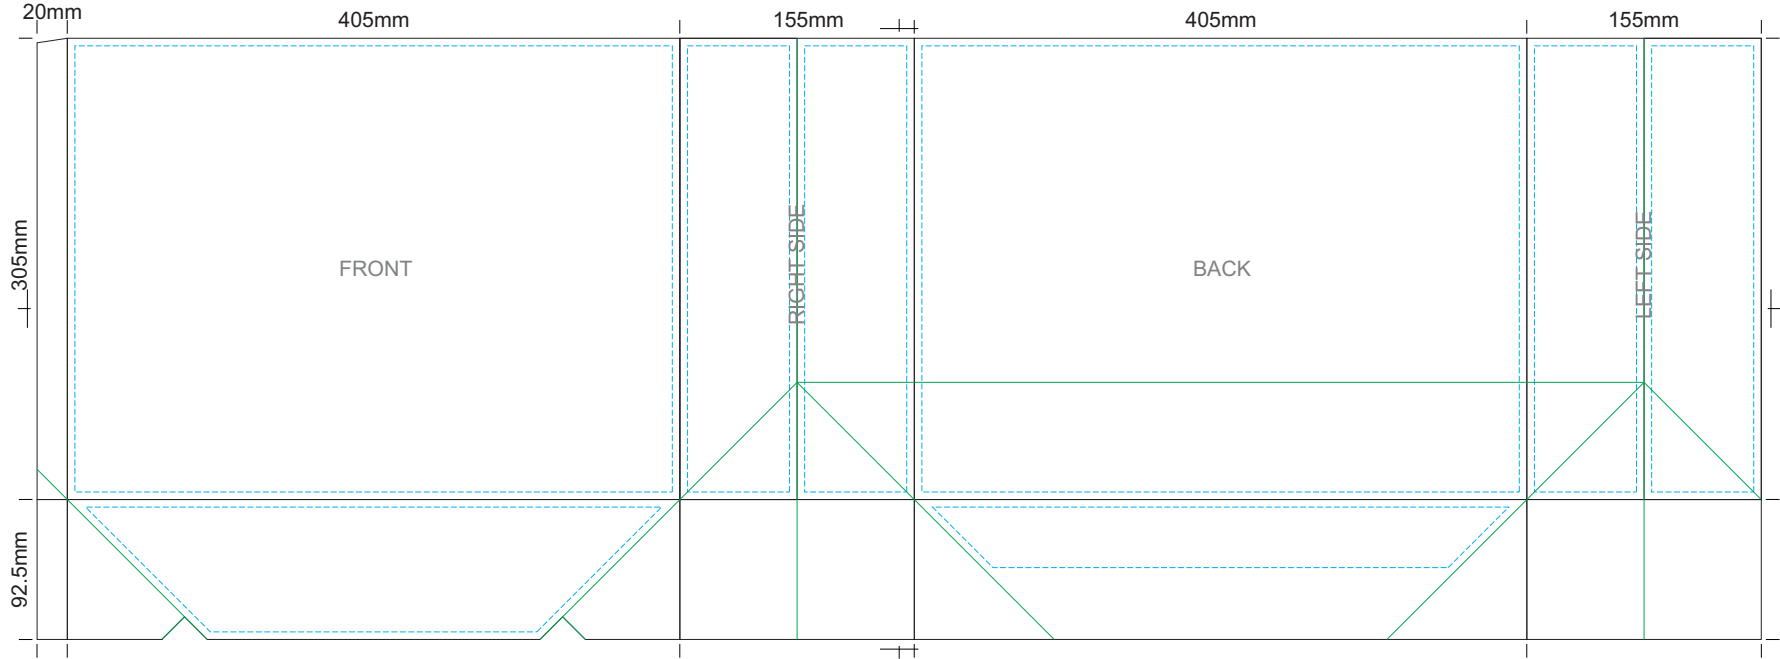

20% of Actual Size
Full Colour Template

Blue Line = The SIGNIFICANT PRINT AREA
(Keep all critical images & text within this box)
Black Line = Maximum print area
Green Line = Fold Lines