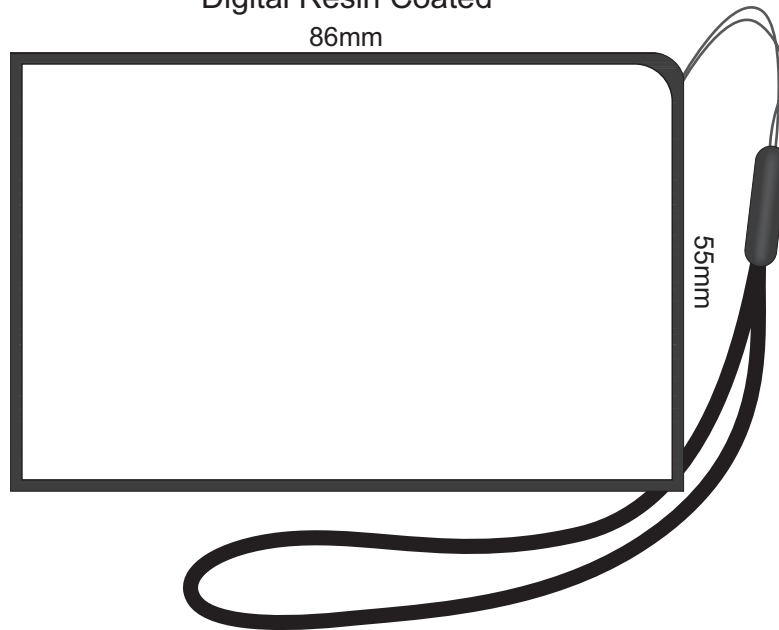

100% of Actual Size
Digital Resin Coated
86mm

Blue Line = The SIGNIFICANT PRINT AREA
(Keep all critical images & text within this box)
Black Line = Maximum print area
Pink Line = Bleed off to here