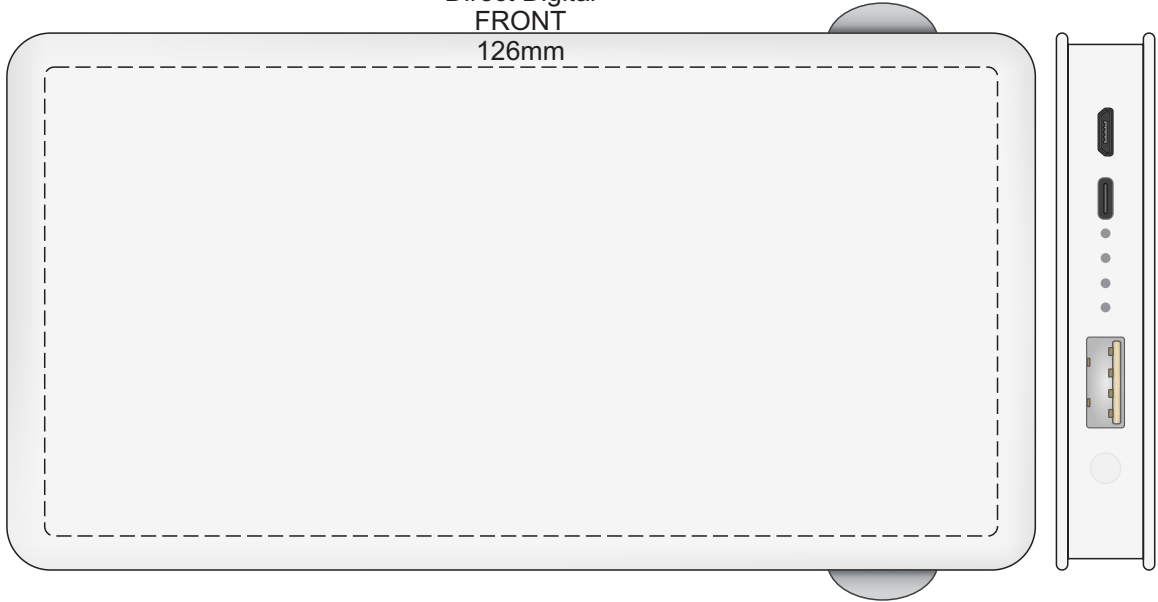

100% of Actual Size
Direct Digital
FRONT
126mm

62mm

100mm

62mm

BACK

wireless function is not applicable

Please note: Artwork must be supplied in vector format

100% of Actual Size
Direct Digital
FRONT

100mm

BACK

wireless function is not applicable

Please note: Artwork must be supplied in vector format