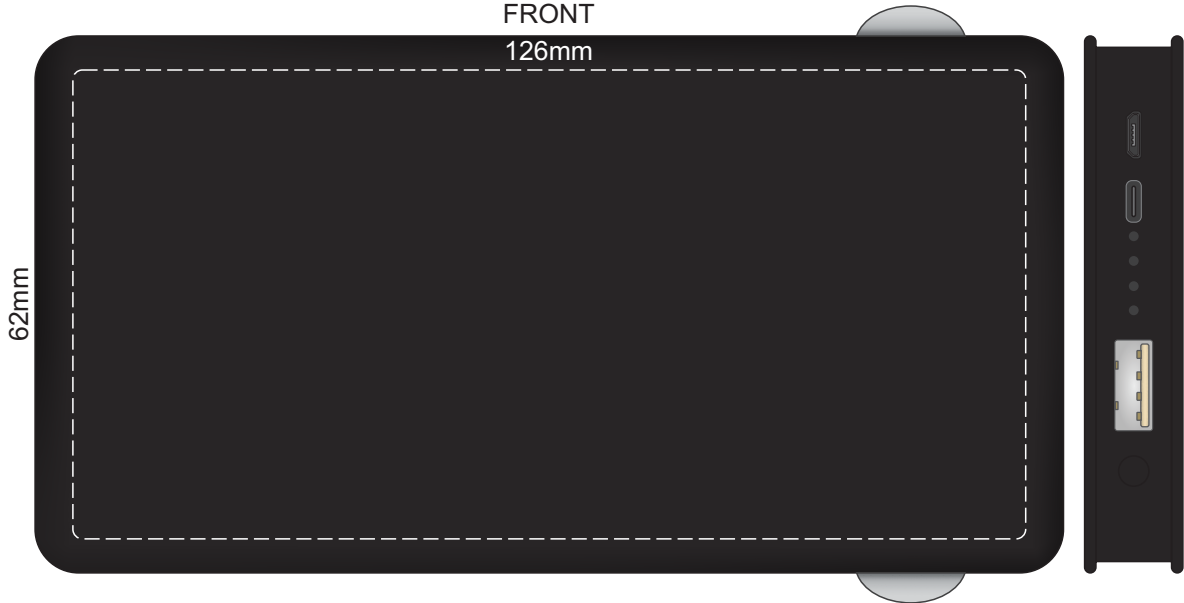

100% of Actual Size
Direct Digital
FRONT
126mm

62mm

100mm

62mm

BACK

wireless function is not applicable

Please note: Artwork must be supplied in vector format

100% of Actual Size
Direct Digital
FRONT

100mm

BACK

wireless function is not applicable

Please note: Artwork must be supplied in vector format