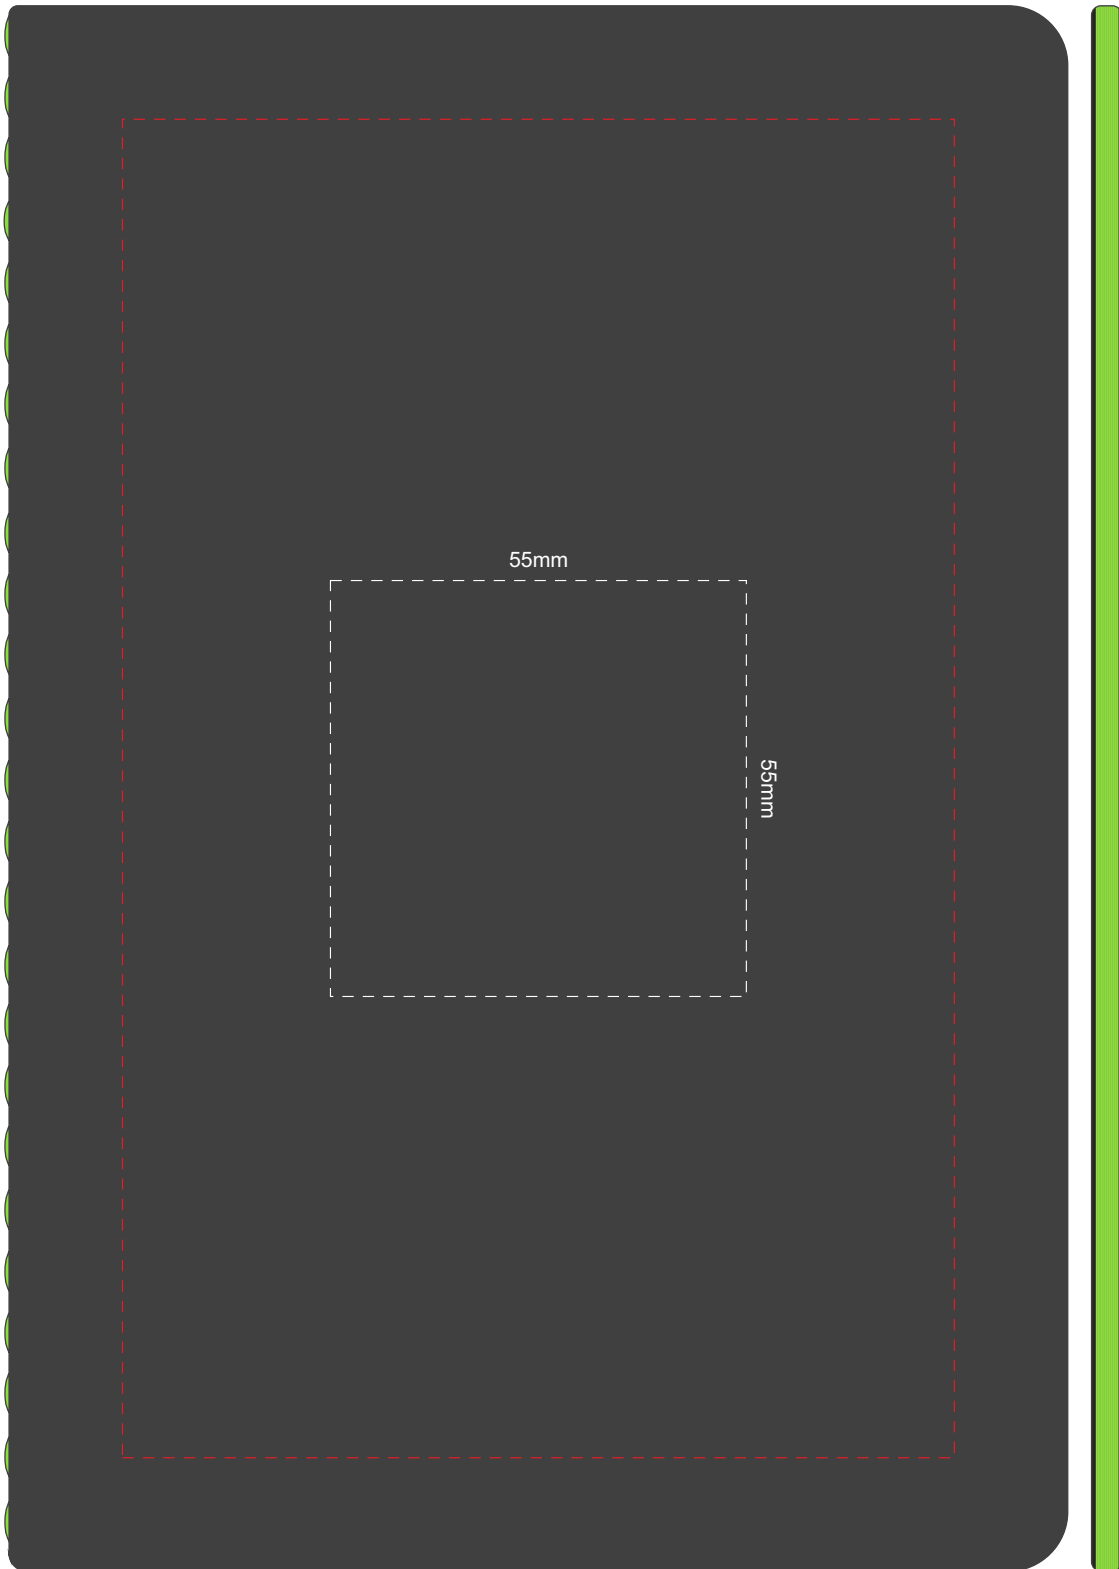

100% of Actual Size
Pad Print

Branding area can be moved **anywhere within the red line.**

100% of Actual Size
Pad Print

Branding area can be moved **anywhere within the red line.**

100% of Actual Size
Screen Print (one colour)

100% of Actual Size
Foil Printing Front Cover
FRONT ONLY

Please note: Print area 70mm x 55mm is **moveable within the red dotted area**, the print area cannot be rotated.

-  Copper Foil Print Colour
-  Silver Foil Print Colour
-  Gold Foil Print Colour