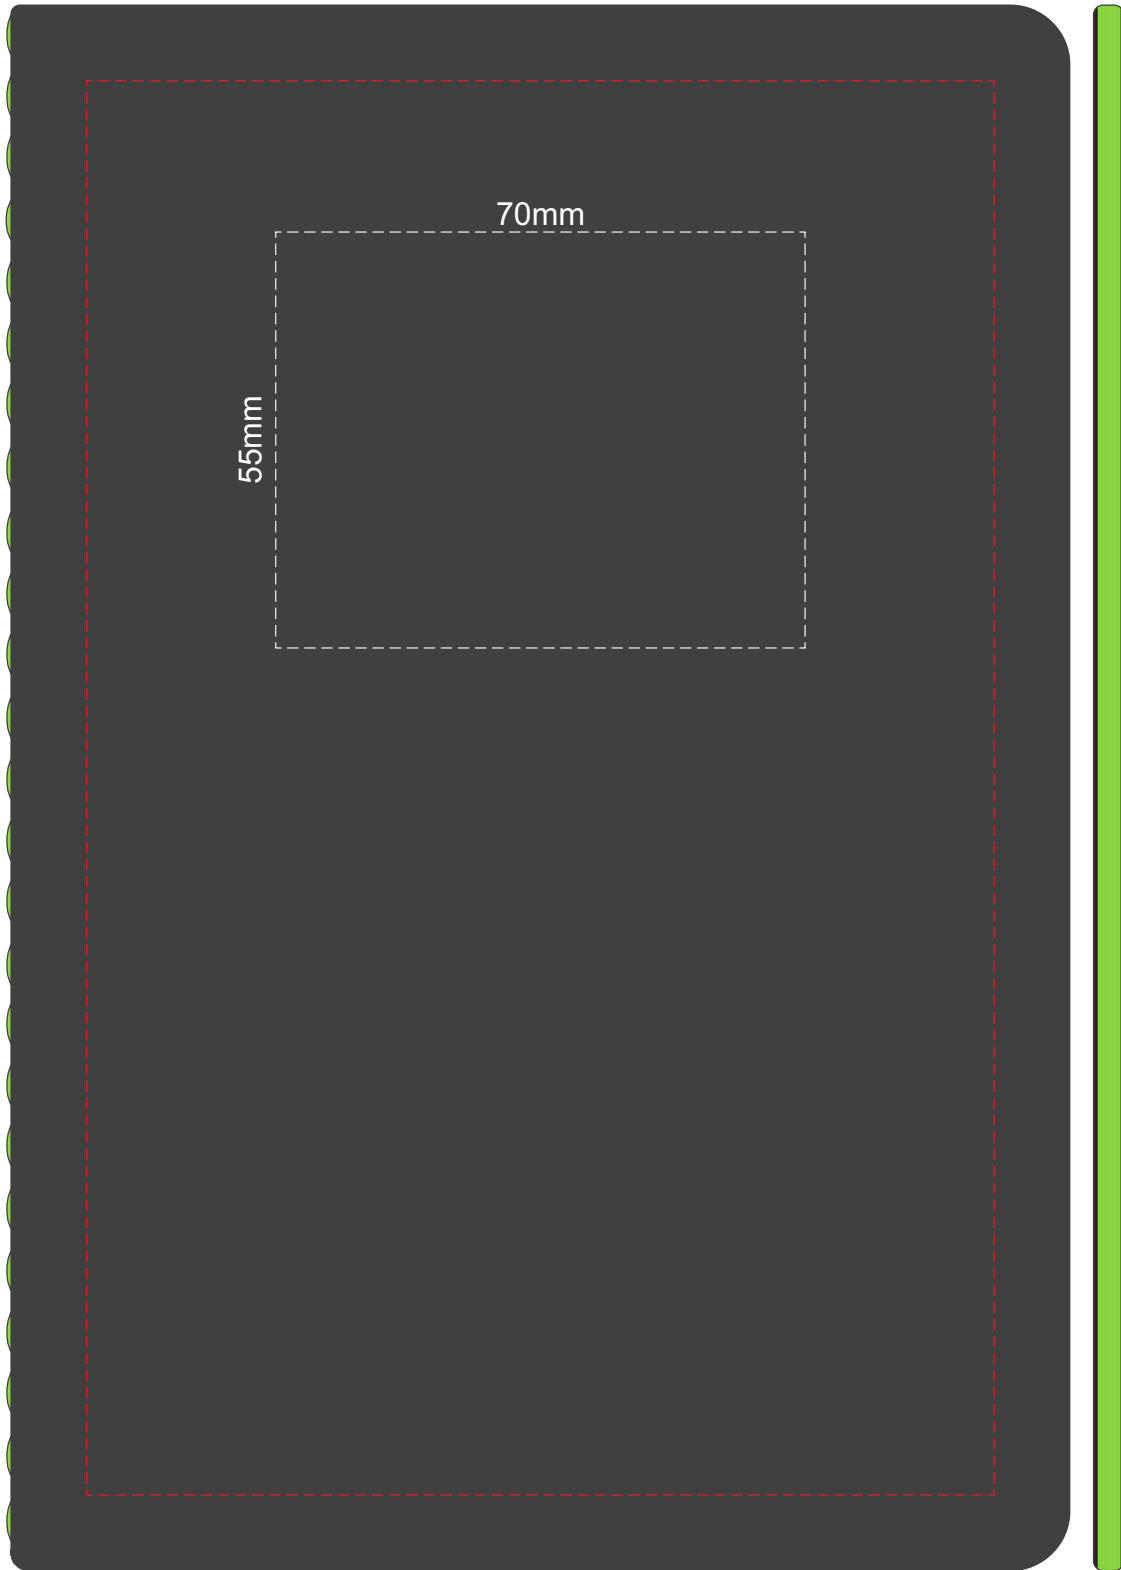

100% of Actual Size
Pad Print

Branding area can be moved **anywhere within the red line.**

100% of Actual Size
Pad Print

Branding area can be moved **anywhere within the red line.**

100% of Actual Size
Screen Print (one colour)

100% of Actual Size
Foil Printing Front Cover
FRONT ONLY

Please note: Print area 70mm x 55mm is **moveable within the red dotted area**, the print area cannot be rotated.

-  Copper Foil Print Colour
-  Silver Foil Print Colour
-  Gold Foil Print Colour