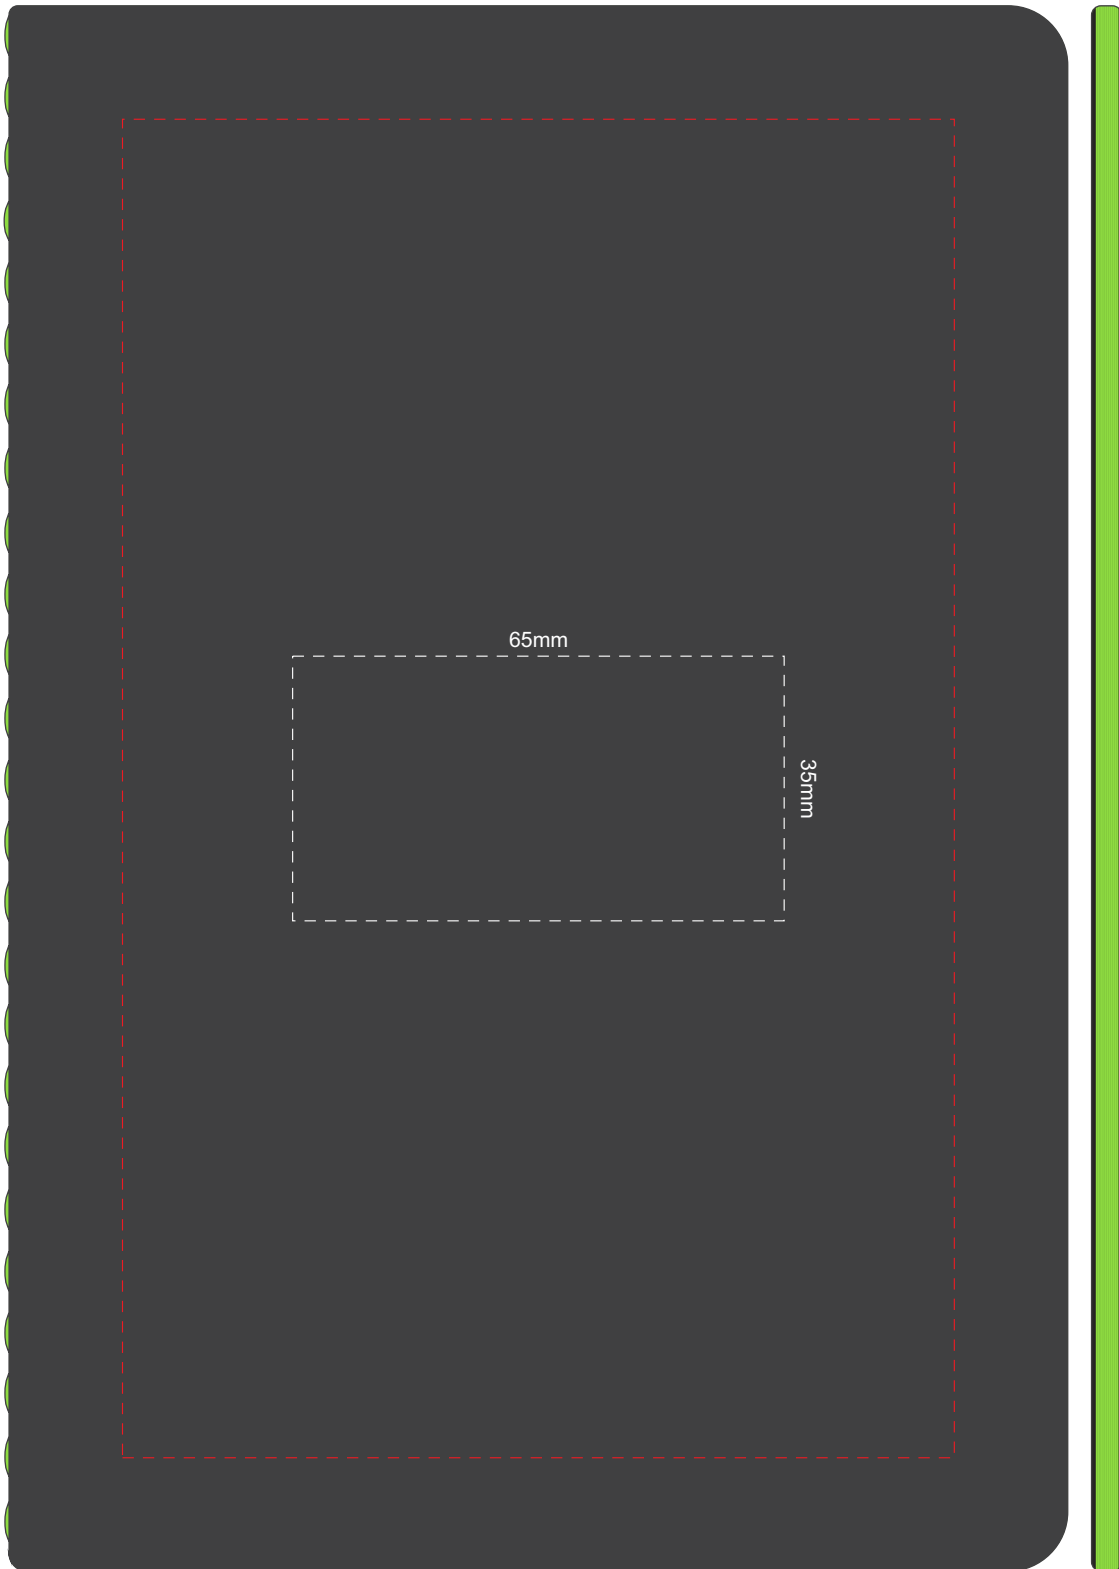

100% of Actual Size
Pad Print

Branding area can be moved **anywhere within the red line.**

100% of Actual Size
Pad Print

Branding area can be moved **anywhere within the red line.**

100% of Actual Size
Screen Print (one colour)

100% of Actual Size
Foil Printing Front Cover
FRONT ONLY

Please note: Print area 70mm x 55mm is **moveable within the red dotted area**, the print area cannot be rotated.

-  Copper Foil Print Colour
-  Silver Foil Print Colour
-  Gold Foil Print Colour