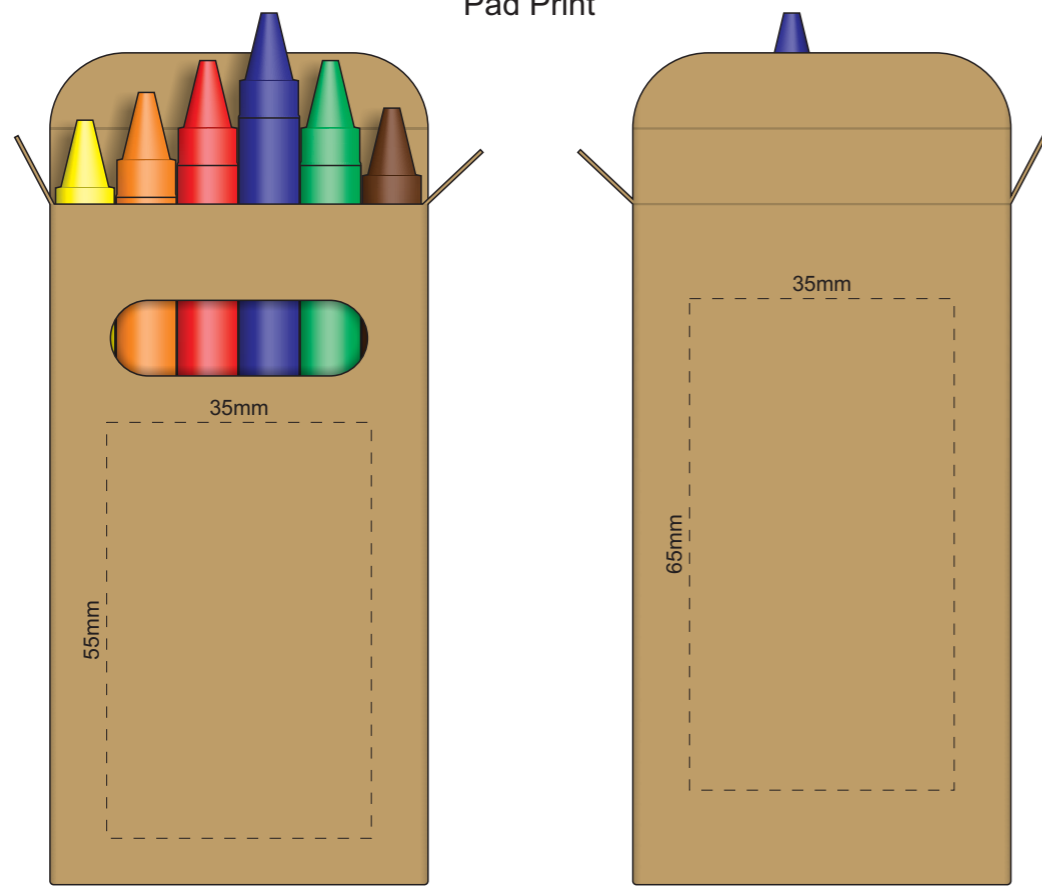

Actual Size: 100% when viewed on A4 paper

Pad Print

FRONT

BACK

Actual Size: 40% when viewed on A4 paper

Screen Print