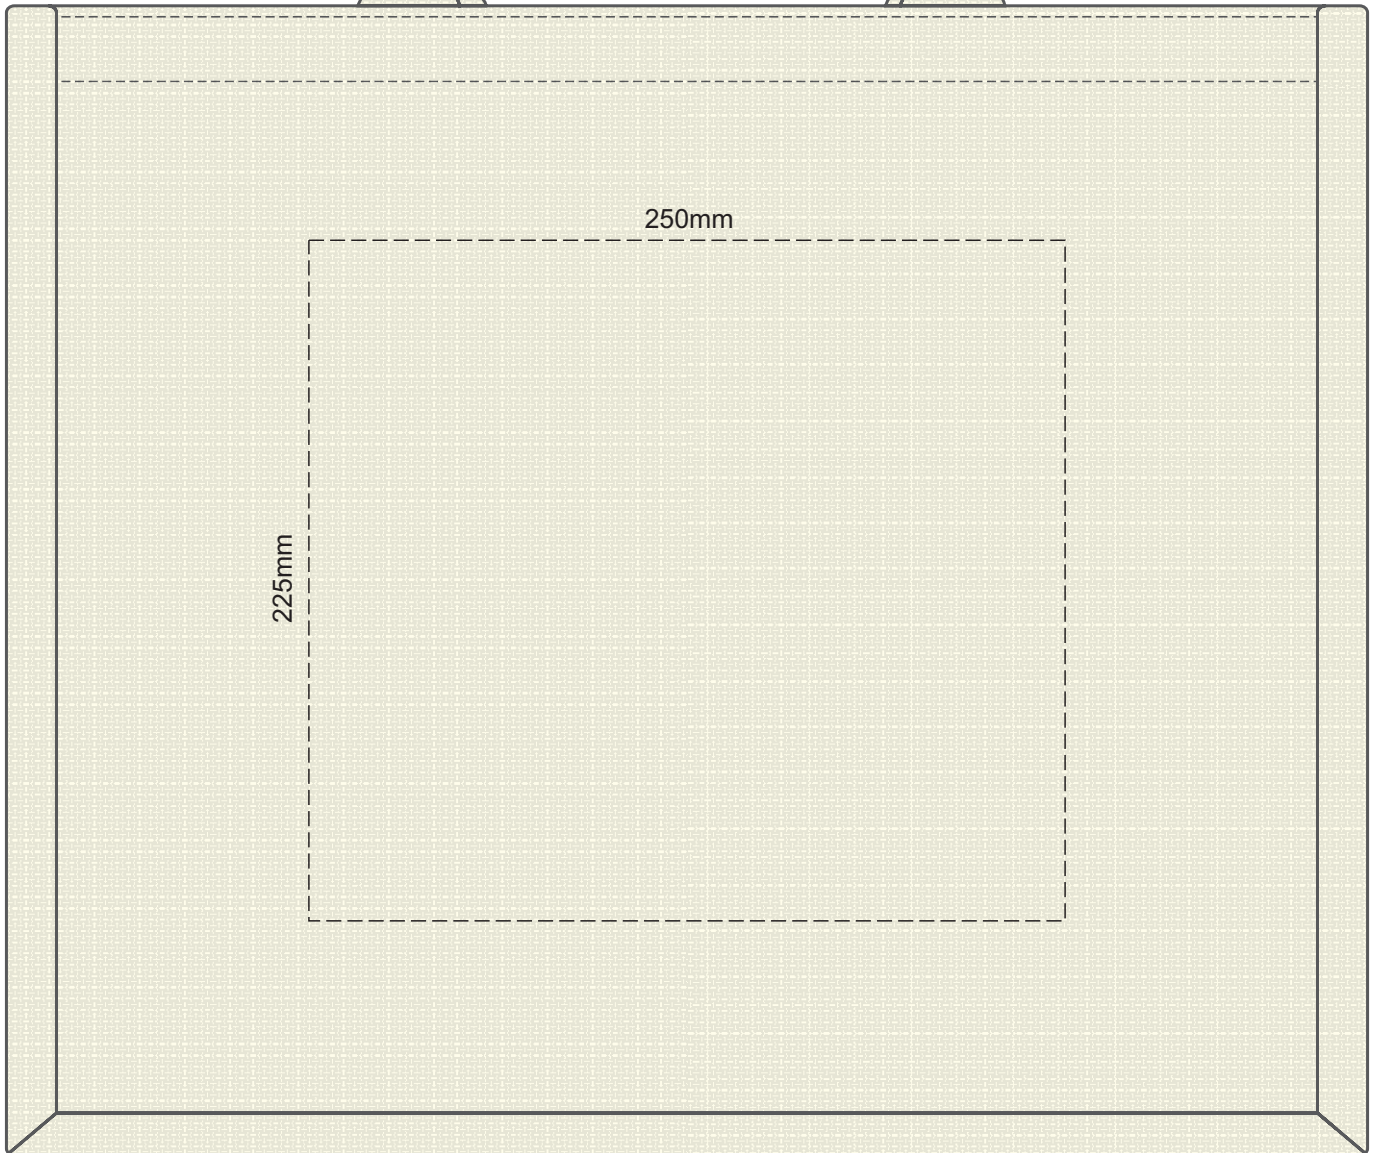

40% of Actual Size
Screen Print

Please be aware the artwork will be significantly affected by the texture of the bag.
Fine detailing, small text will be lost in the texture of the bag and may not be legible.

40% of Actual Size
Colourflex Transfer

Please note the orientation of these print areas may be rotated to best suit your needs.