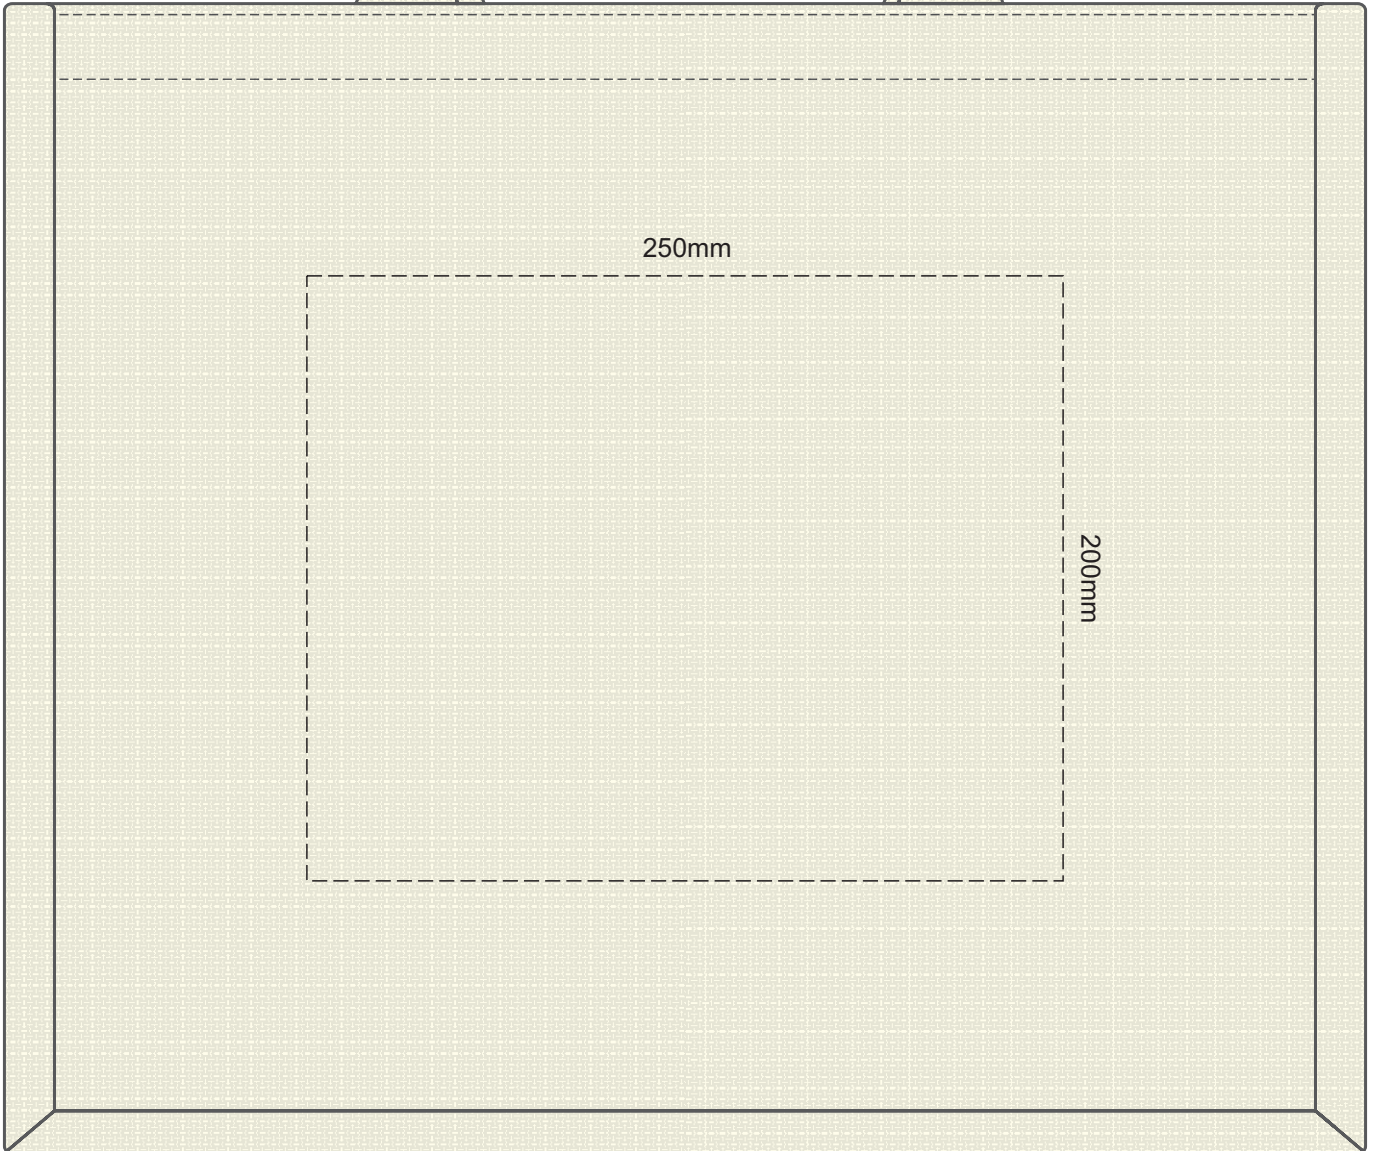

40% of Actual Size
Screen Print

Please be aware the artwork will be significantly affected by the texture of the bag.
Fine detailing, small text will be lost in the texture of the bag and may not be legible.

40% of Actual Size
Colourflex Transfer

Please note the orientation of these print areas may be rotated to best suit your needs.