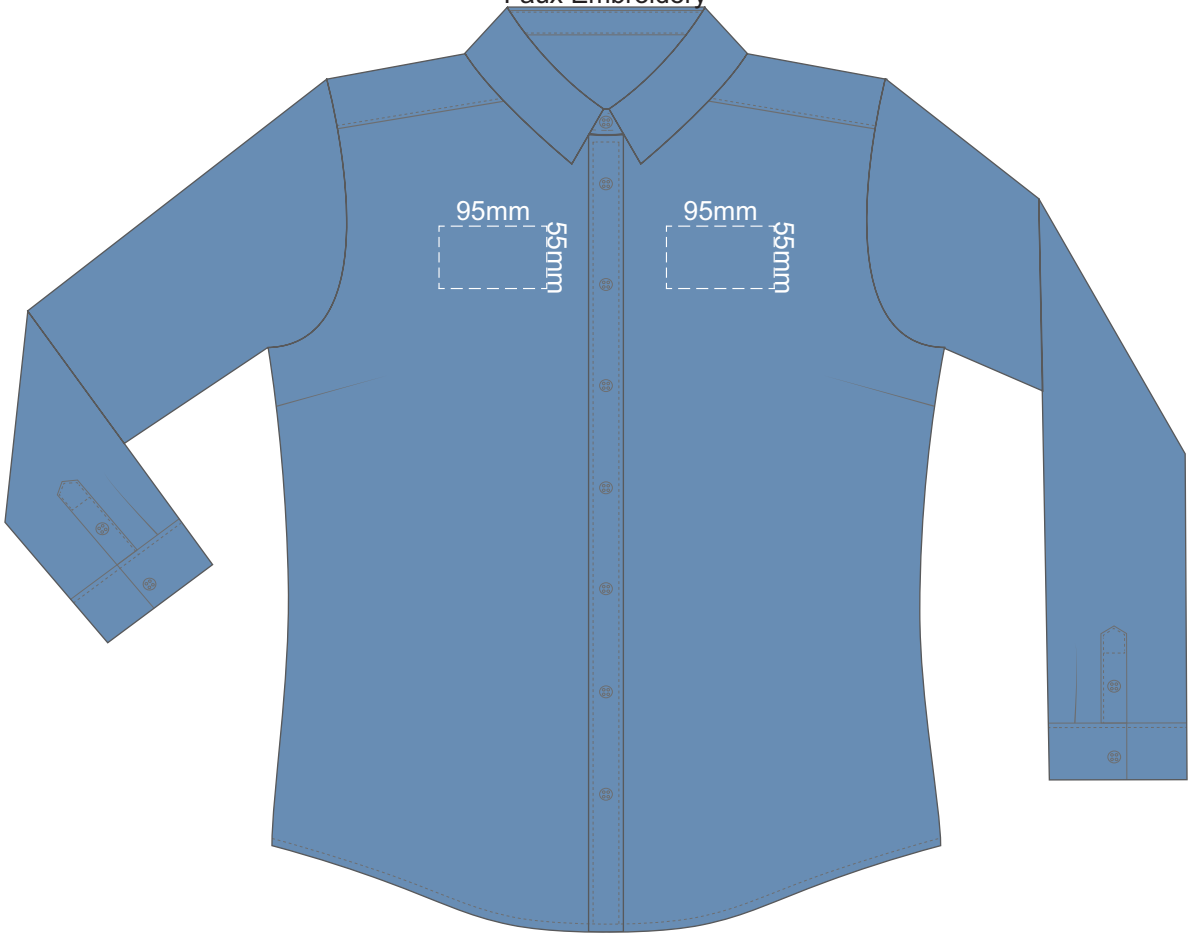

15% of Actual Size
Colourflex Transfer
Faux Embroidery

WOMENS XS FRONT

15% of Actual Size
Colourflex Transfer
Faux Embroidery

WOMENS SMALL FRONT

15% of Actual Size
Colourflex Transfer
Faux Embroidery

WOMENS MEDIUM FRONT

15% of Actual Size
Colourflex Transfer
Faux Embroidery

WOMENS LARGE FRONT

15% of Actual Size
Colourflex Transfer
Faux Embroidery

WOMENS XL FRONT

15% of Actual Size
Colourflex Transfer
Faux Embroidery

WOMENS 2XL FRONT

15% of Actual Size
Colourflex Transfer
Faux Embroidery

WOMENS 3XL FRONT

15% of Actual Size
Embroidery

WOMENS XS FRONT

15% of Actual Size
Embroidery

WOMENS XS BACK

15% of Actual Size
Embroidery

WOMENS SMALL FRONT