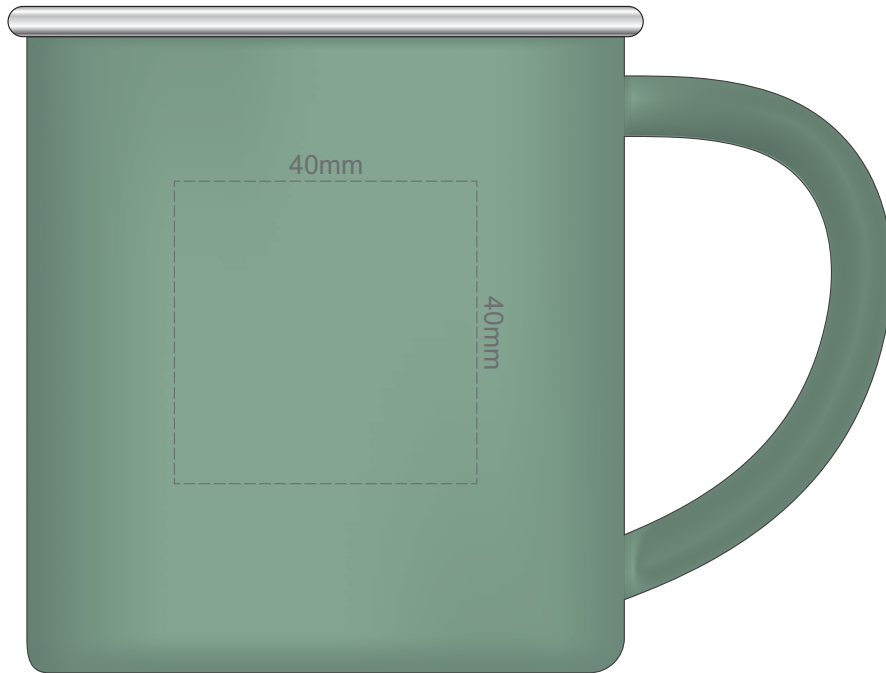

100% of Actual Size
Pad Print

100% of Actual Size
Laser Engraving

 Engrave to a
Shiny Steel Finish

100% of Actual Size
Digital Packaging Print

GIFT BOX
FRONT

Artwork will be printed directly onto the product via CMYK printing (no white), colours will not be vibrant due to white ink not being available for this process.

GIFT BOX SLEEVE

60% of Actual Size
Digital Print
423mm

Blue Line = The SIGNIFICANT PRINT AREA
(Keep all critical images & text within this box)
Black Line = Maximum print area
Pink Line = Bleed off to here
Red Line = Fold Line