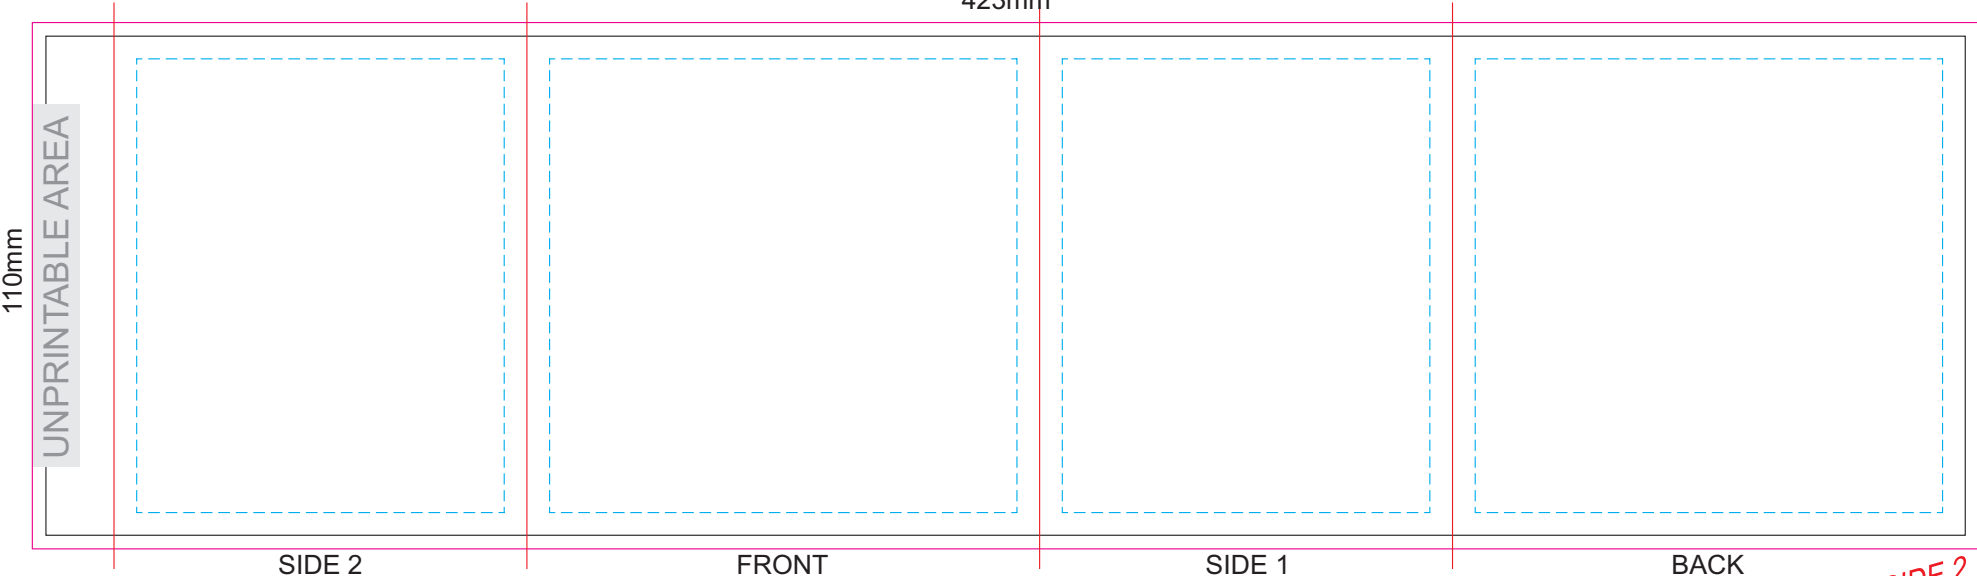

100% of Actual Size
Pad Print

100% of Actual Size
Laser Engraving

 Engrave to a
Shiny Steel Finish

100% of Actual Size
Digital Packaging Print

GIFT BOX
FRONT

Artwork will be printed directly onto the product via CMYK printing (no white), colours will not be vibrant due to white ink not being available for this process.

GIFT BOX SLEEVE

60% of Actual Size
Digital Print
423mm

Blue Line = The SIGNIFICANT PRINT AREA
(Keep all critical images & text within this box)
Black Line = Maximum print area
Pink Line = Bleed off to here
Red Line = Fold Line