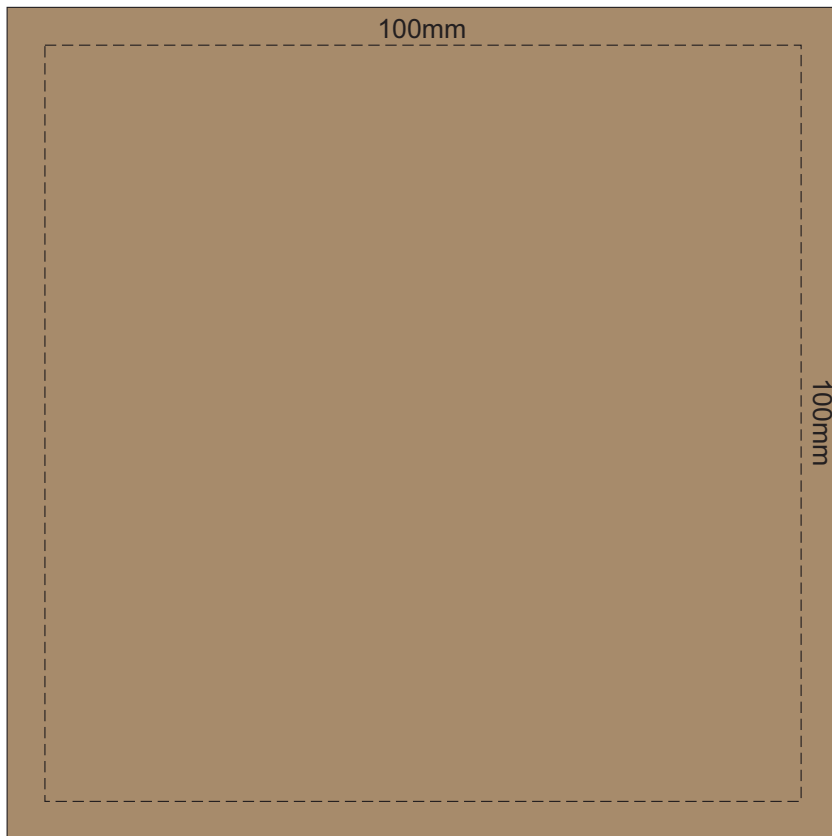

100% of Actual Size
Pad Print

100% of Actual Size
Laser Engraving

 Engrave to a
Shiny Steel Finish

100% of Actual Size
Digital Packaging Print

GIFT BOX
FRONT

Artwork will be printed directly onto the product via CMYK printing (no white), colours will not be vibrant due to white ink not being available for this process.

GIFT BOX SLEEVE

60% of Actual Size
Digital Print
423mm

Blue Line = The SIGNIFICANT PRINT AREA
(Keep all critical images & text within this box)
Black Line = Maximum print area
Pink Line = Bleed off to here
Red Line = Fold Line